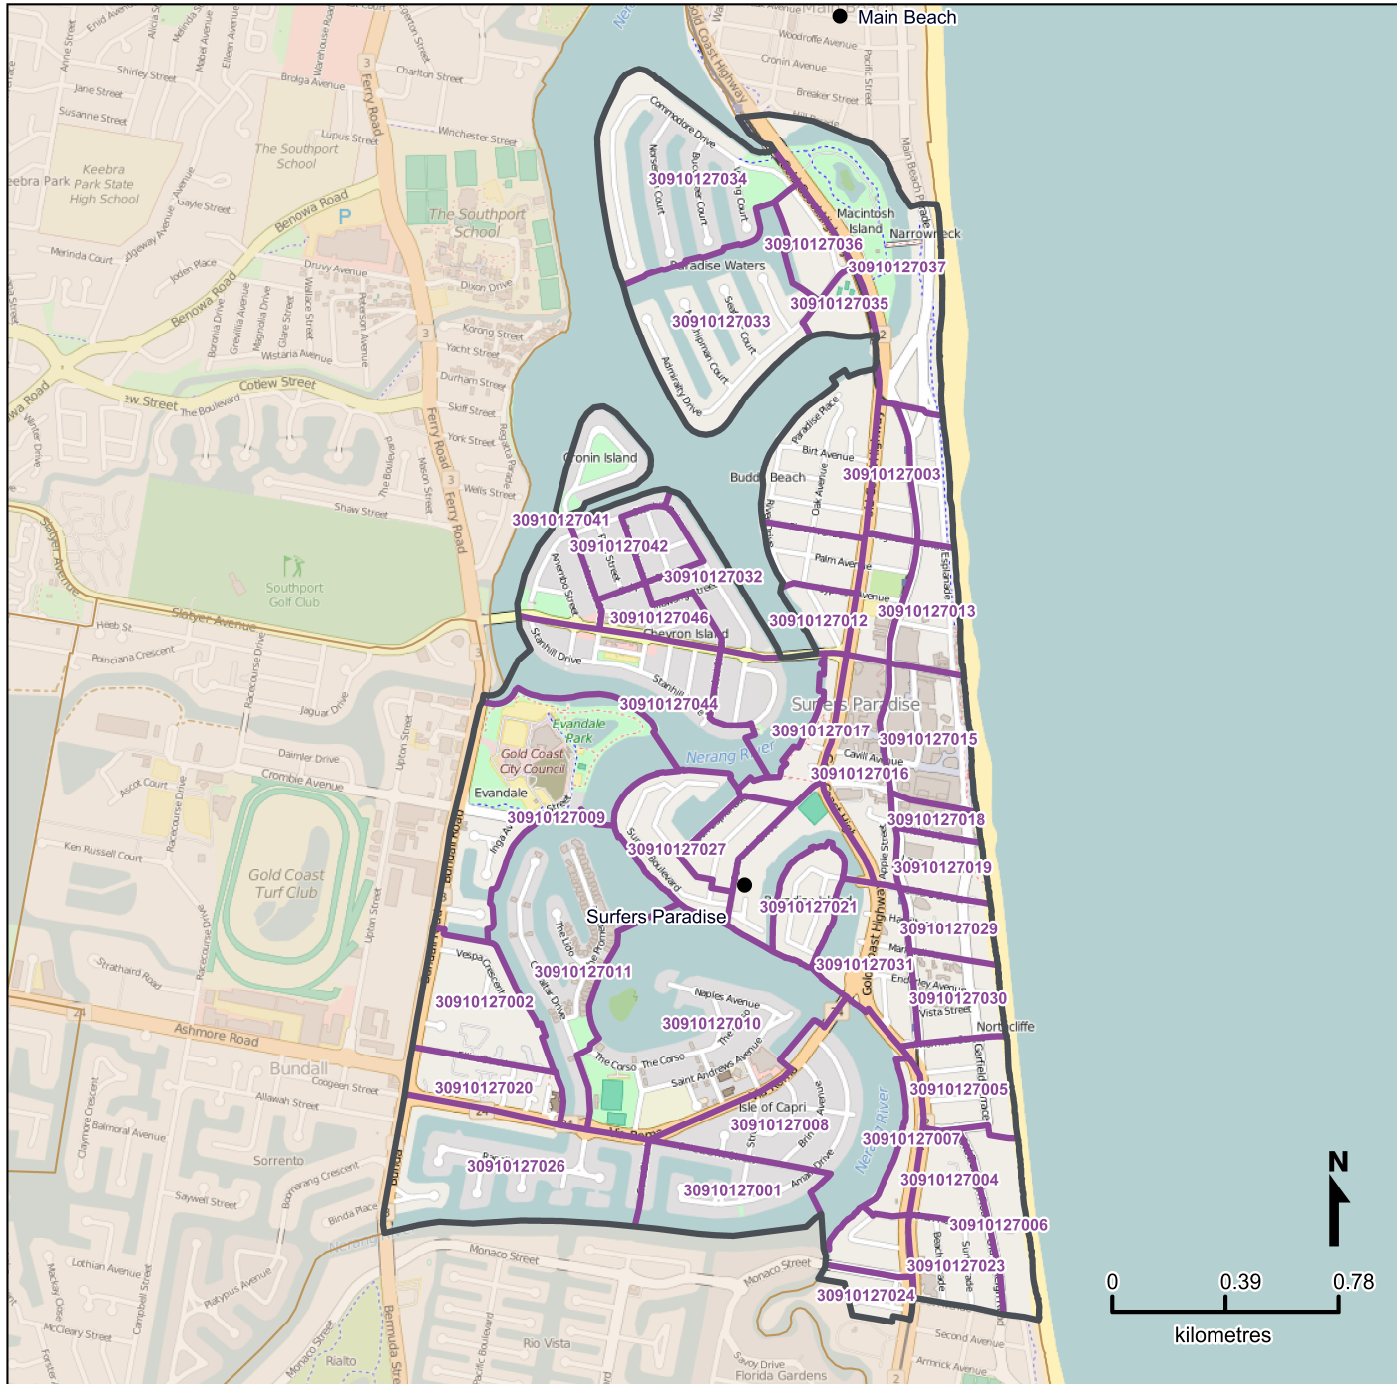

# Queensland Statistical Areas, Level 1 (SA1), 2016 - SA1s within Surfers Paradise SA2

Map produced by Queensland Government Statistician's Office, Queensland Treasury (<http://www.qgso.qld.gov.au/products/maps/>). Data sourced from ABS 1270.0.55.001

© OpenStreetMap contributors (<http://openstreetmap.org/>)

 <http://creativecommons.org/licenses/by/4.0>

© The State of Queensland (Queensland Treasury) 2016