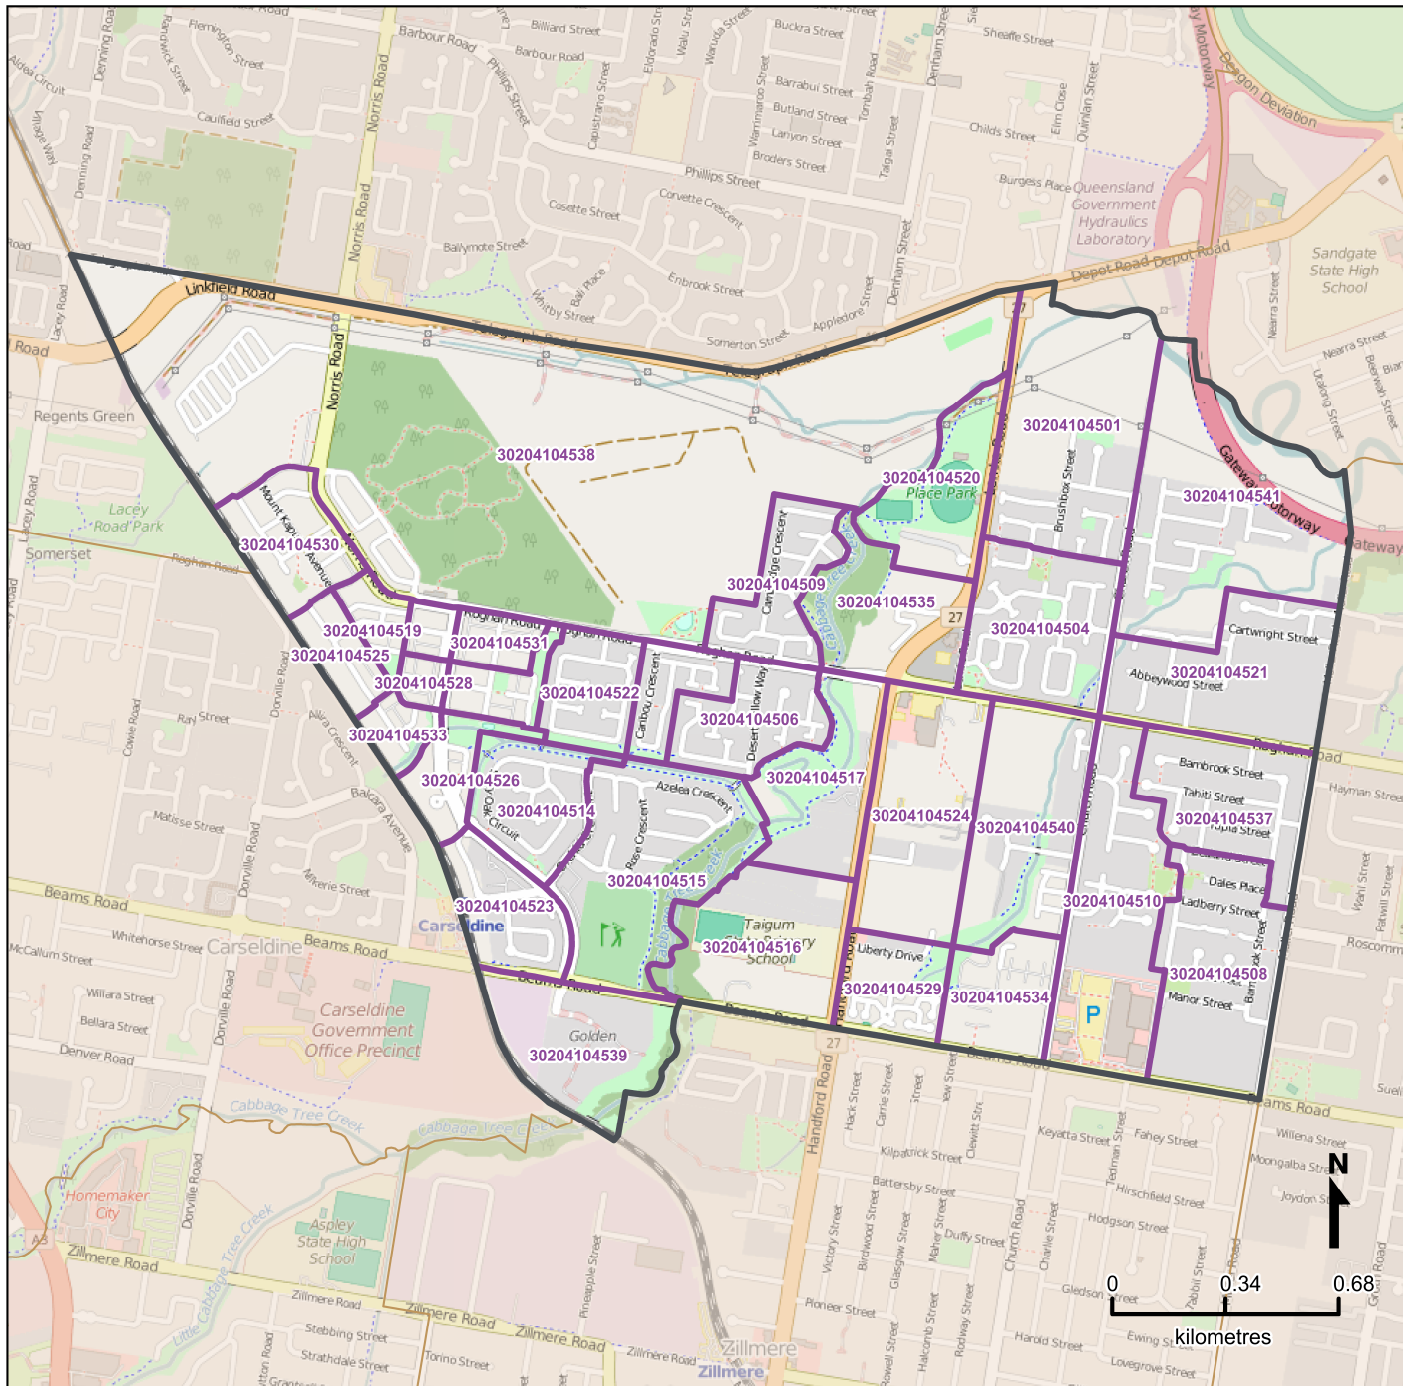

Queensland Statistical Areas, Level 1 (SA1), 2016 - SA1s within Taigum - Fitzgibbon SA2

LEGEND

- Selected SA2
- Component SA1s
- Neighbouring SA2s

Map features

- City/Town
- Park
- Main road
- Waterway
- Railway

Map produced by Queensland Government Statistician's Office, Queensland Treasury (<http://www.qgso.qld.gov.au/products/maps/>). Data sourced from ABS 1270.0.55.001

© OpenStreetMap contributors (<http://openstreetmap.org/>)