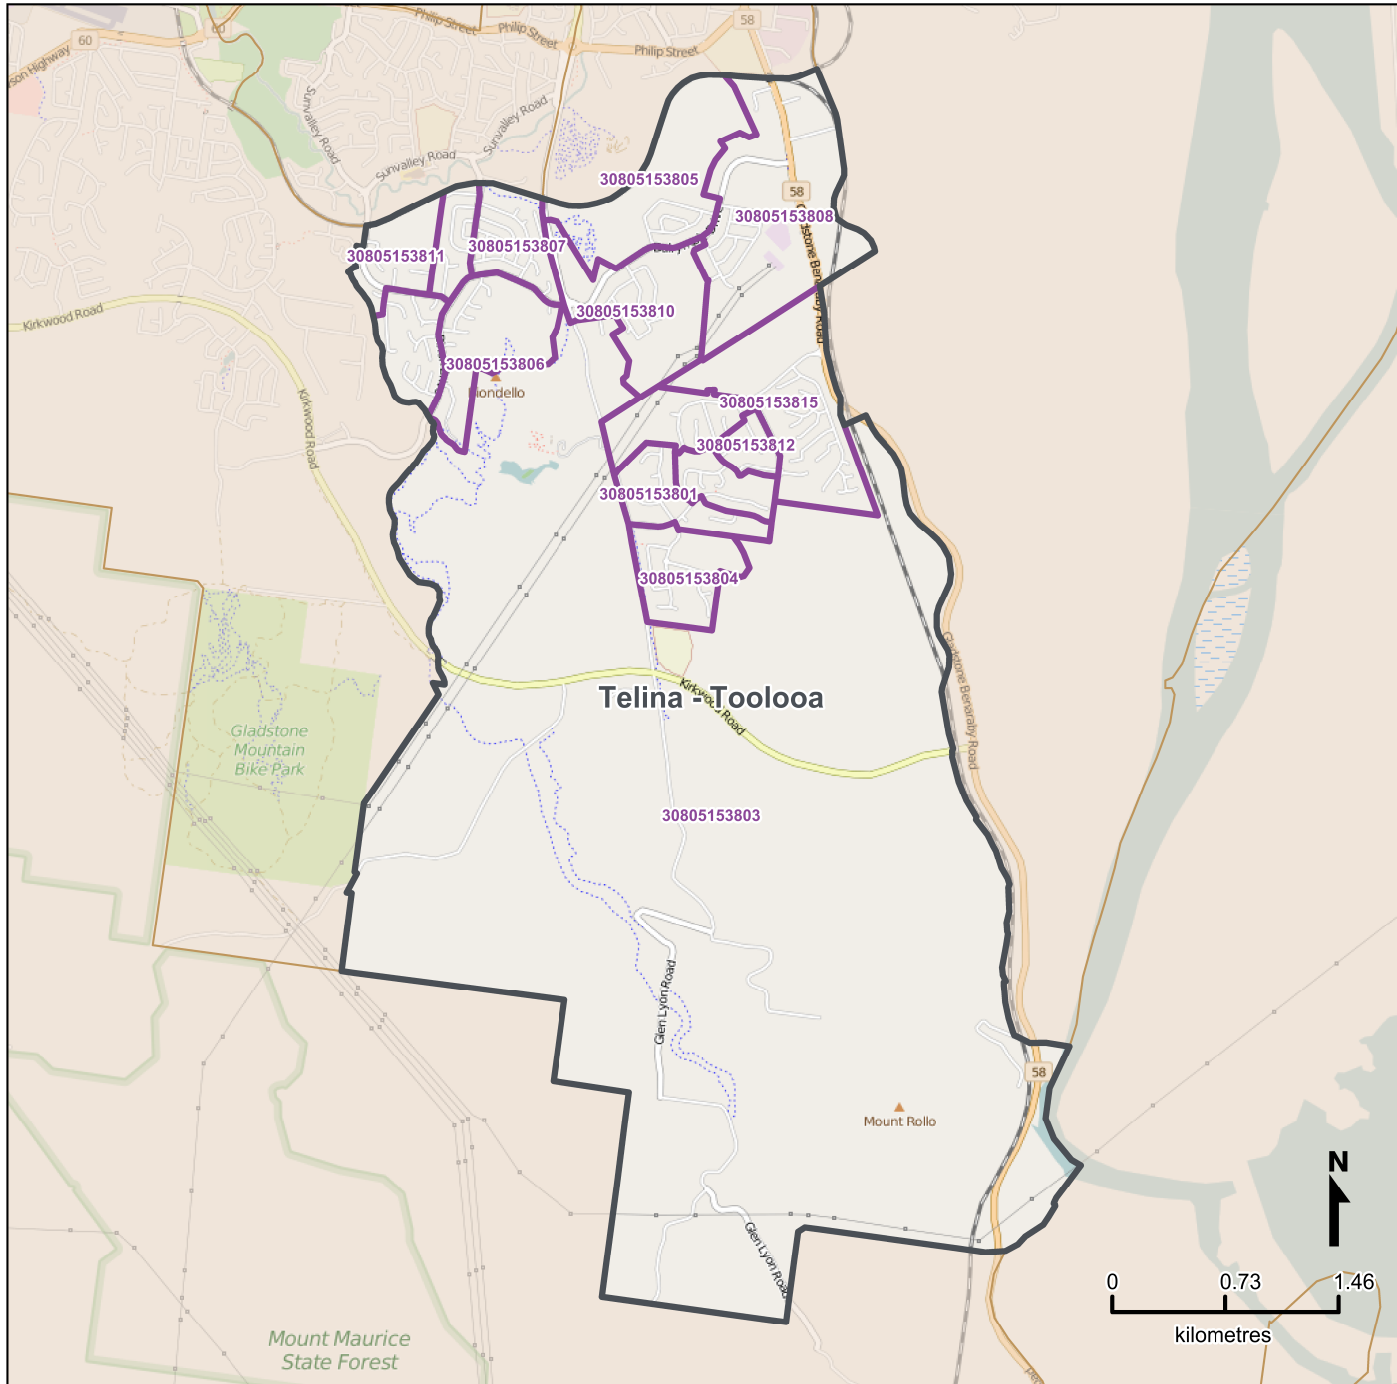

# Queensland Statistical Areas, Level 1 (SA1), 2016 - SA1s within Telina - Toolooa SA2

**LEGEND**

- Selected SA2
- Component SA1s
- Neighbouring SA2s

**Map features**

- City/Town
- Park
- Main road
- Waterway
- Railway

Map produced by Queensland Government Statistician's Office, Queensland Treasury (<http://www.qgso.qld.gov.au/products/maps/>). Data sourced from ABS 1270.0.55.001

© OpenStreetMap contributors (<http://openstreetmap.org/>)