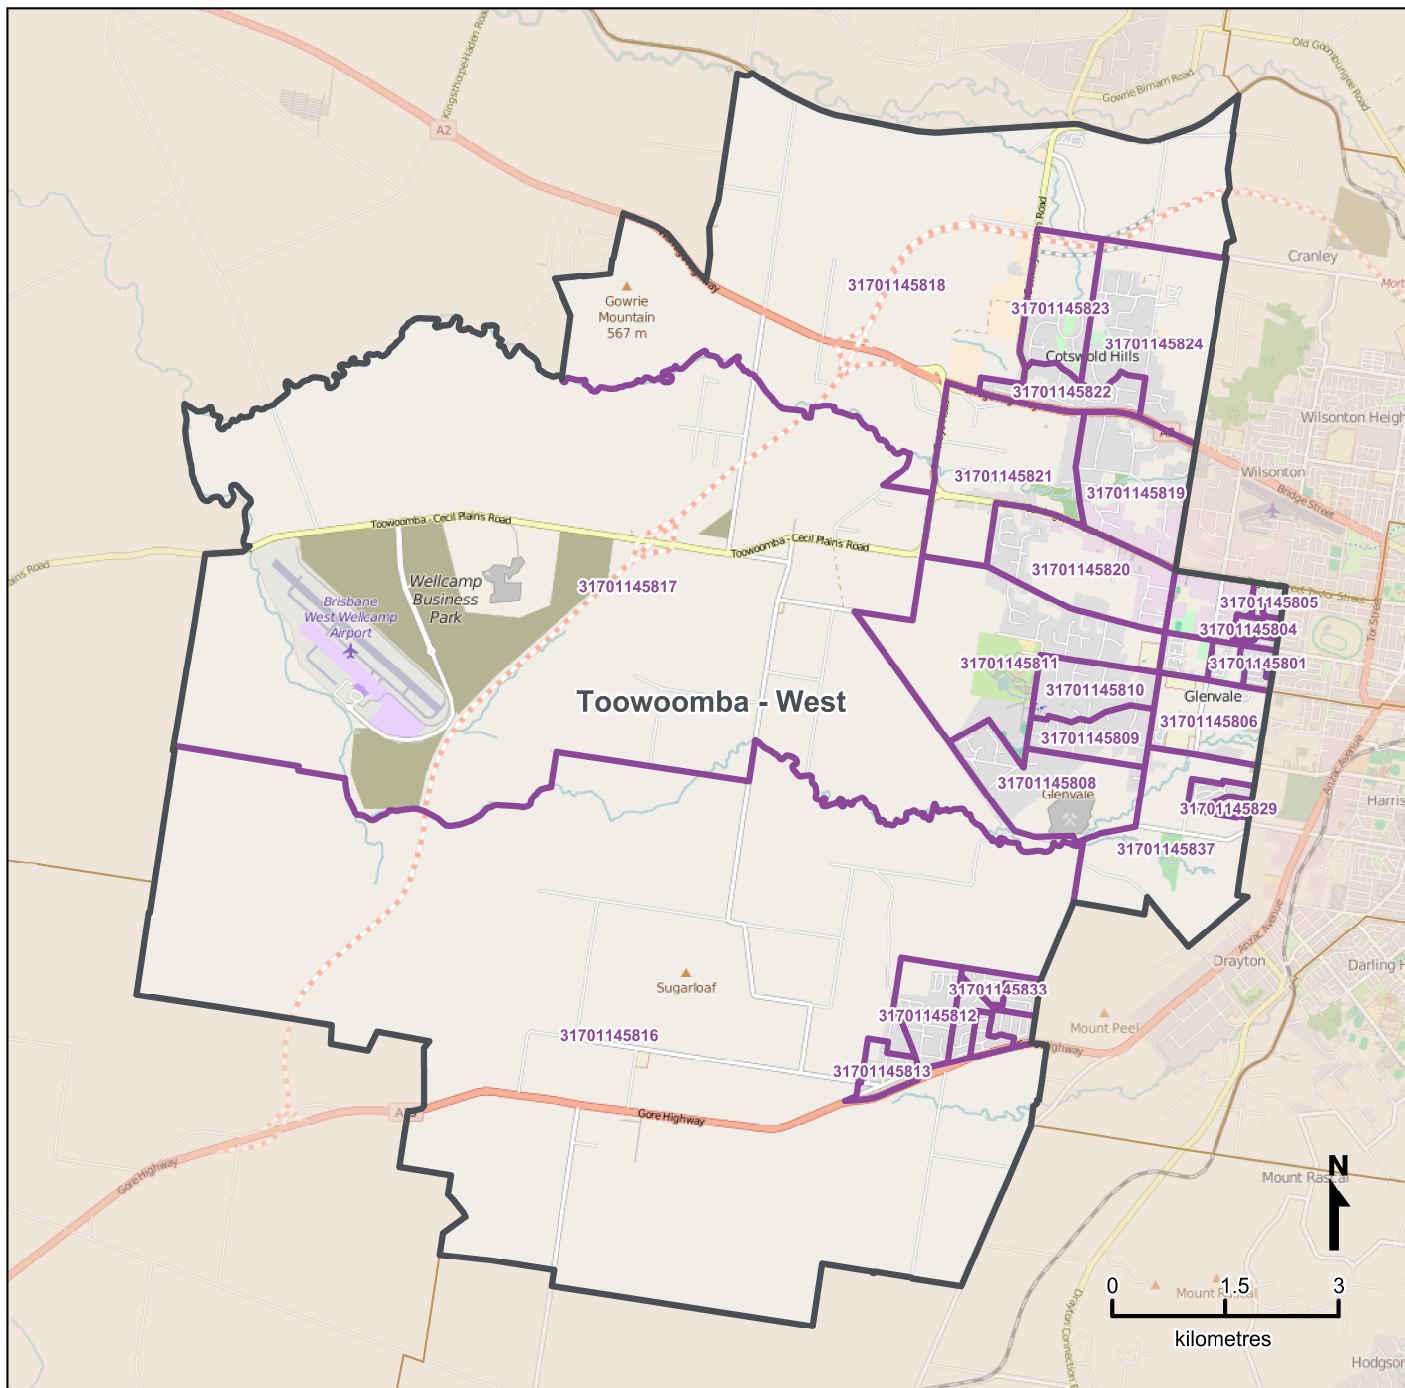

Queensland Statistical Areas, Level 1 (SA1), 2016 - SA1s within Toowoomba - West SA2

LEGEND

- Selected SA2
- Component SA1s
- Neighbouring SA2s

Map features

- City/Town
- Park
- Main road
- Waterway
- Railway

Map produced by Queensland Government Statistician's Office, Queensland Treasury (<http://www.qgso.qld.gov.au/products/maps/>). Data sourced from ABS 1270.0.55.001

© OpenStreetMap contributors (<http://openstreetmap.org/>)
<http://creativecommons.org/licenses/by/4.0>
 © The State of Queensland (Queensland Treasury) 2016