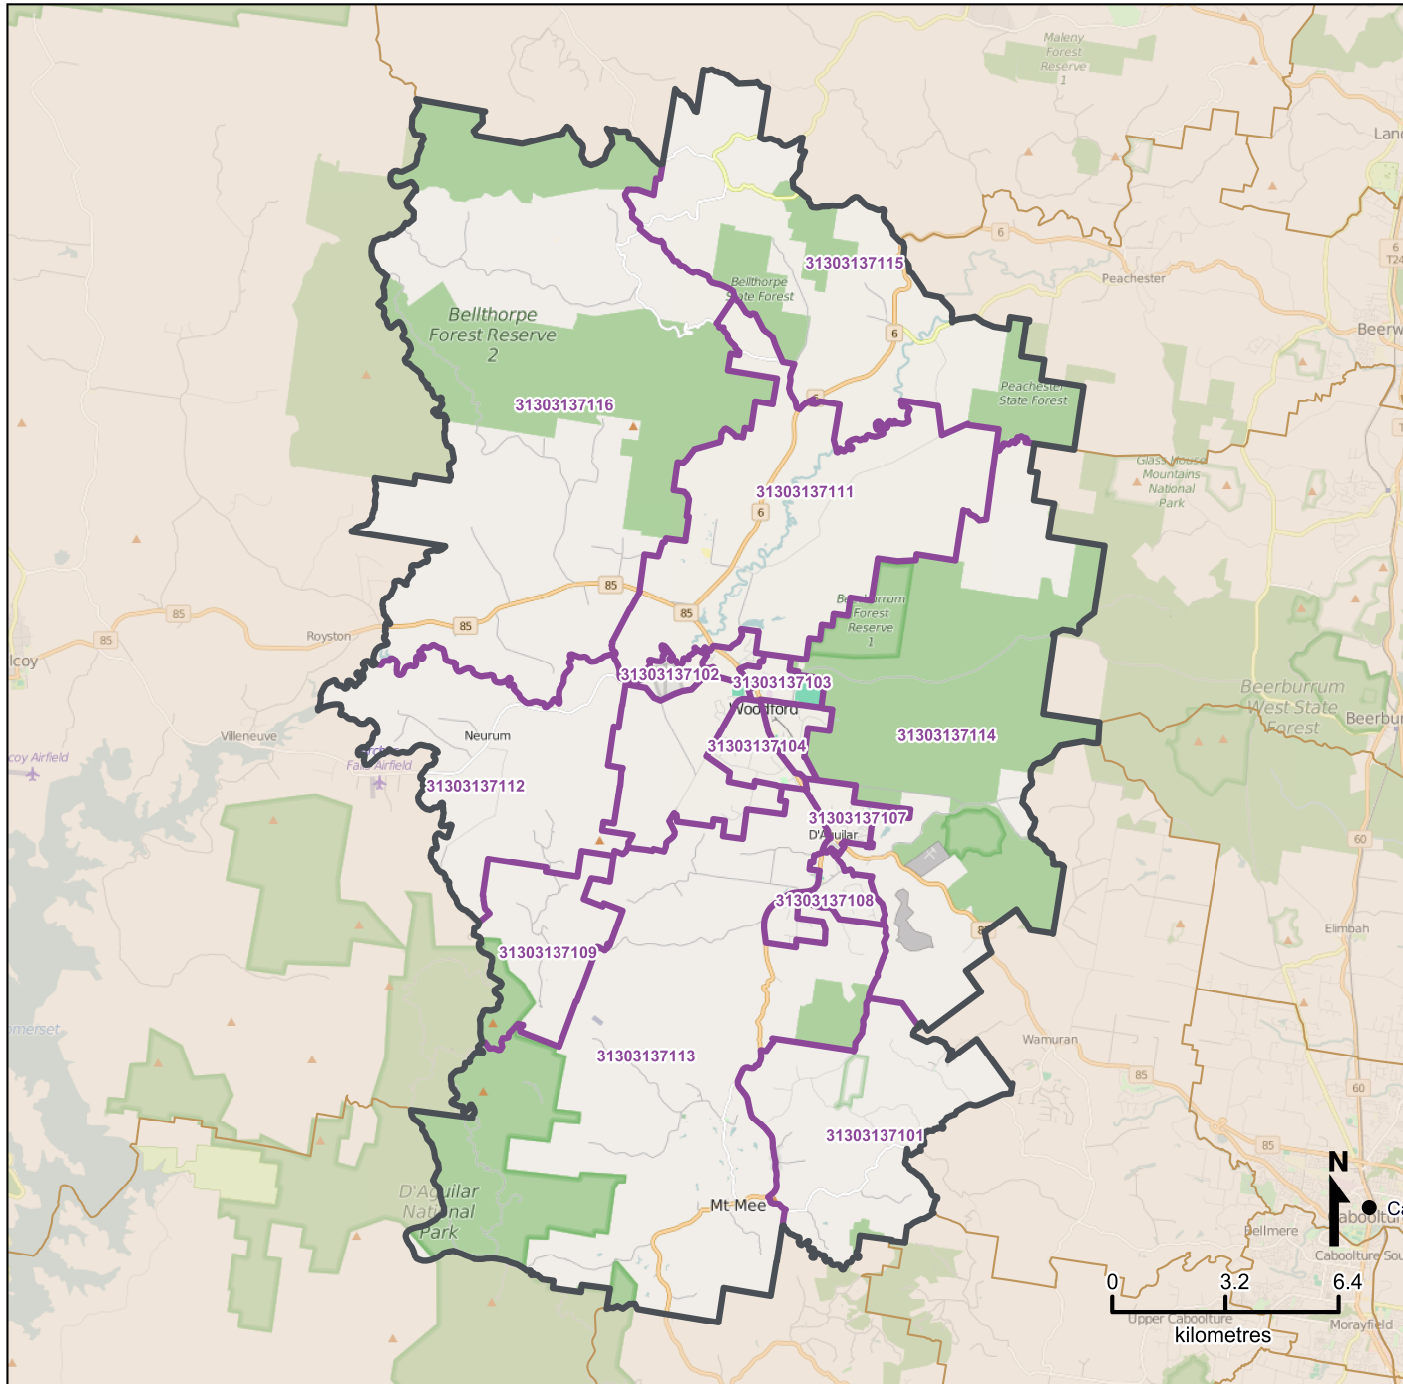

Queensland Statistical Areas, Level 1 (SA1), 2016 - SA1s within Woodford - D'Aguilar SA2

LEGEND

- Selected SA2
- Component SA1s
- Neighbouring SA2s

Map features

- City/Town
- Park
- Waterway
- Main road
- Railway

Map produced by Queensland Government Statistician's Office, Queensland Treasury (<http://www.qgso.qld.gov.au/products/maps/>). Data sourced from ABS 1270.0.55.001

© OpenStreetMap contributors (<http://openstreetmap.org/>)