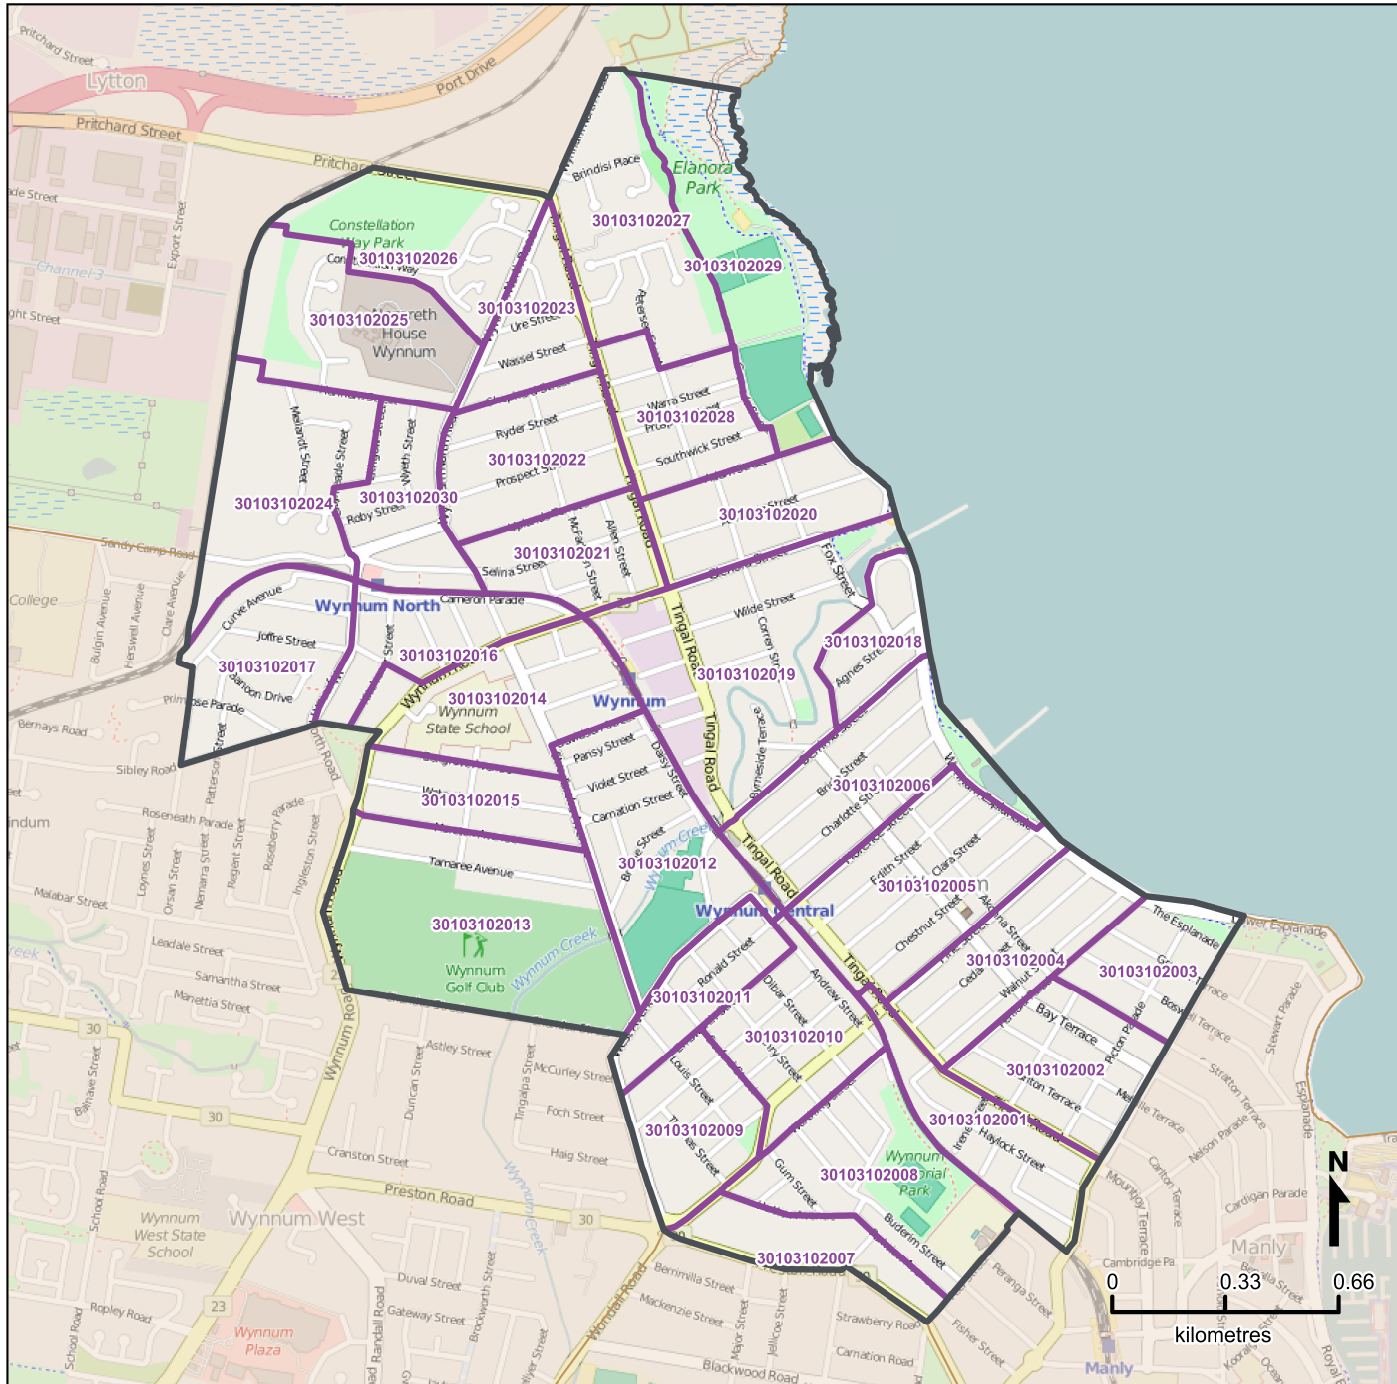

Queensland Statistical Areas, Level 1 (SA1), 2016 - SA1s within Wynnum SA2

LEGEND

- Selected SA2
- Component SA1s
- Neighbouring SA2s

Map features

- City/Town
- Park
- Main road
- Waterway
- Railway

Map produced by Queensland Government Statistician's Office, Queensland Treasury (<http://www.qgso.qld.gov.au/products/maps/>). Data sourced from ABS 1270.0.55.001

© OpenStreetMap contributors (<http://openstreetmap.org/>)

<http://creativecommons.org/licenses/by/4.0>

© The State of Queensland (Queensland Treasury) 2016