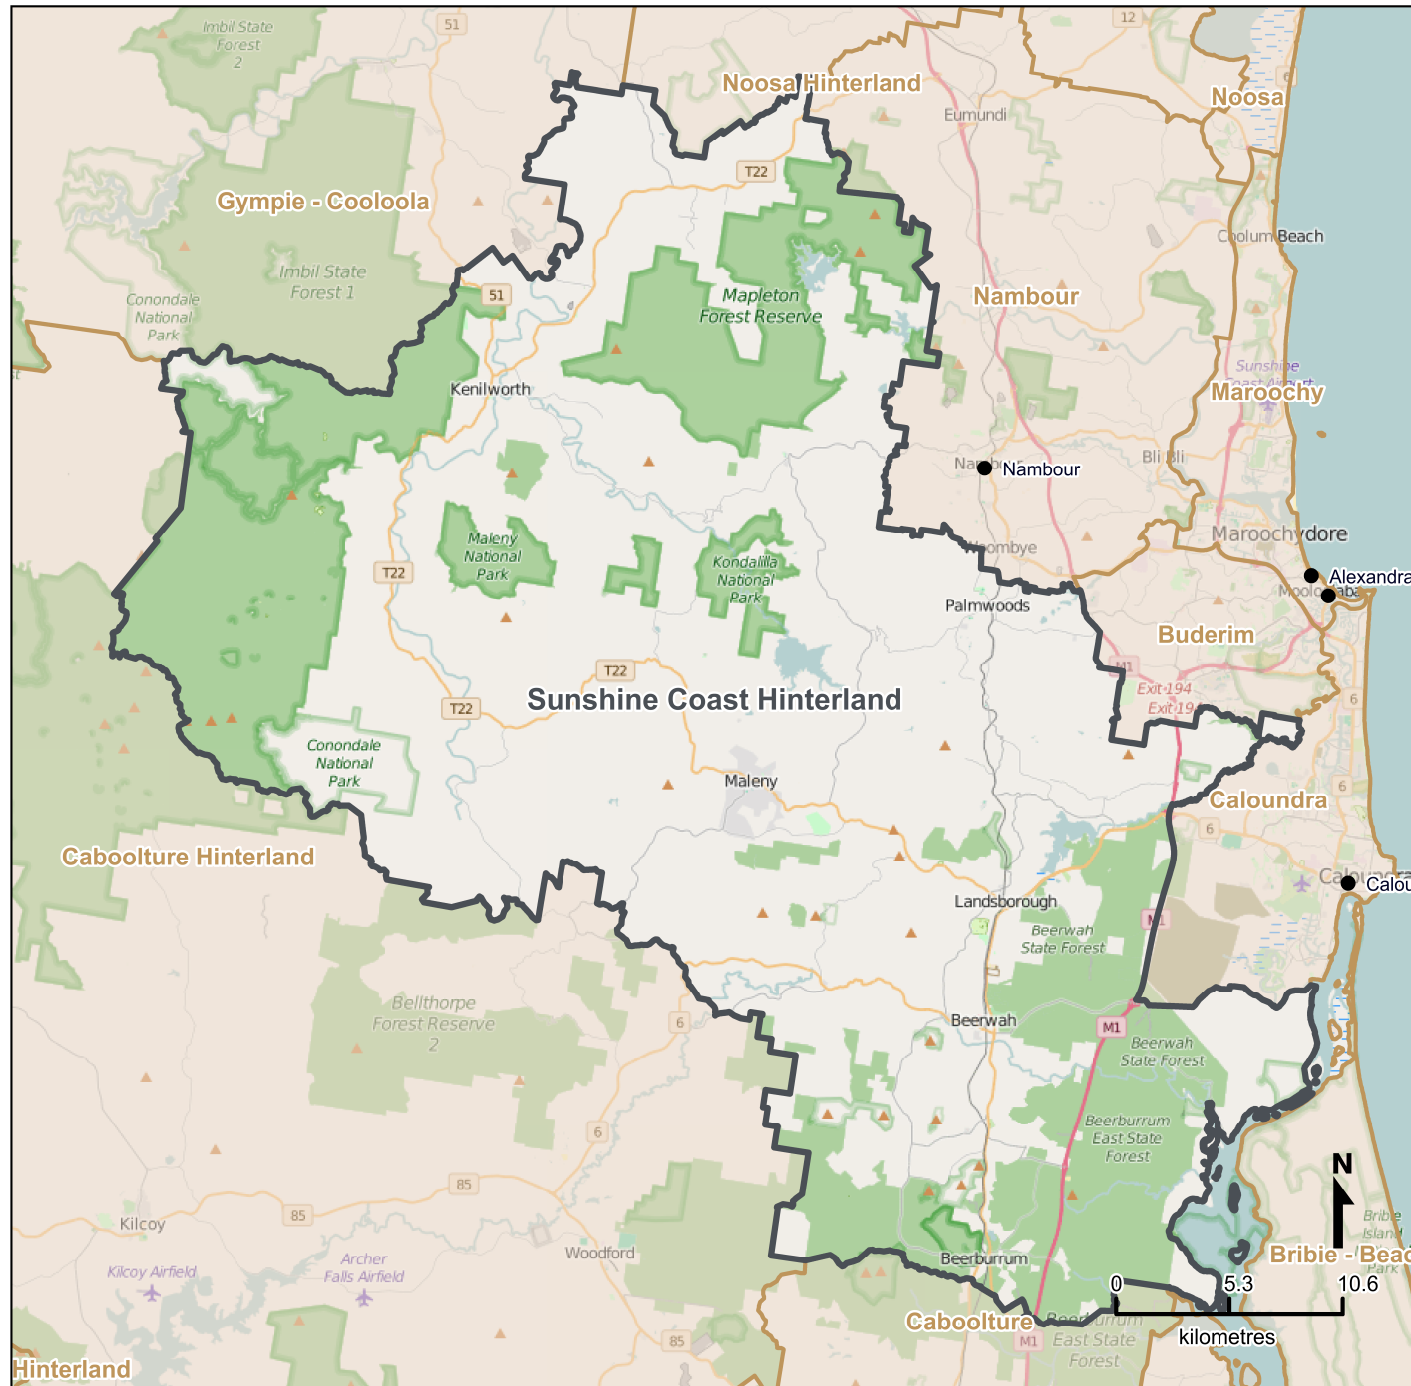

Queensland Statistical Areas, Level 3 (SA3), 2016 - Sunshine Coast Hinterland (ASGS Code 31606)

LEGEND

- Selected SA3
- Neighbouring SA3s
- Map features**
- City/Town
- Park
- Main road
- Waterway
- Railway

Map produced by Queensland Government Statistician's Office, Queensland Treasury (<http://www.qgso.qld.gov.au/products/maps/>). Data sourced from ABS 1270.0.55.001

© OpenStreetMap contributors (<http://openstreetmap.org/>)