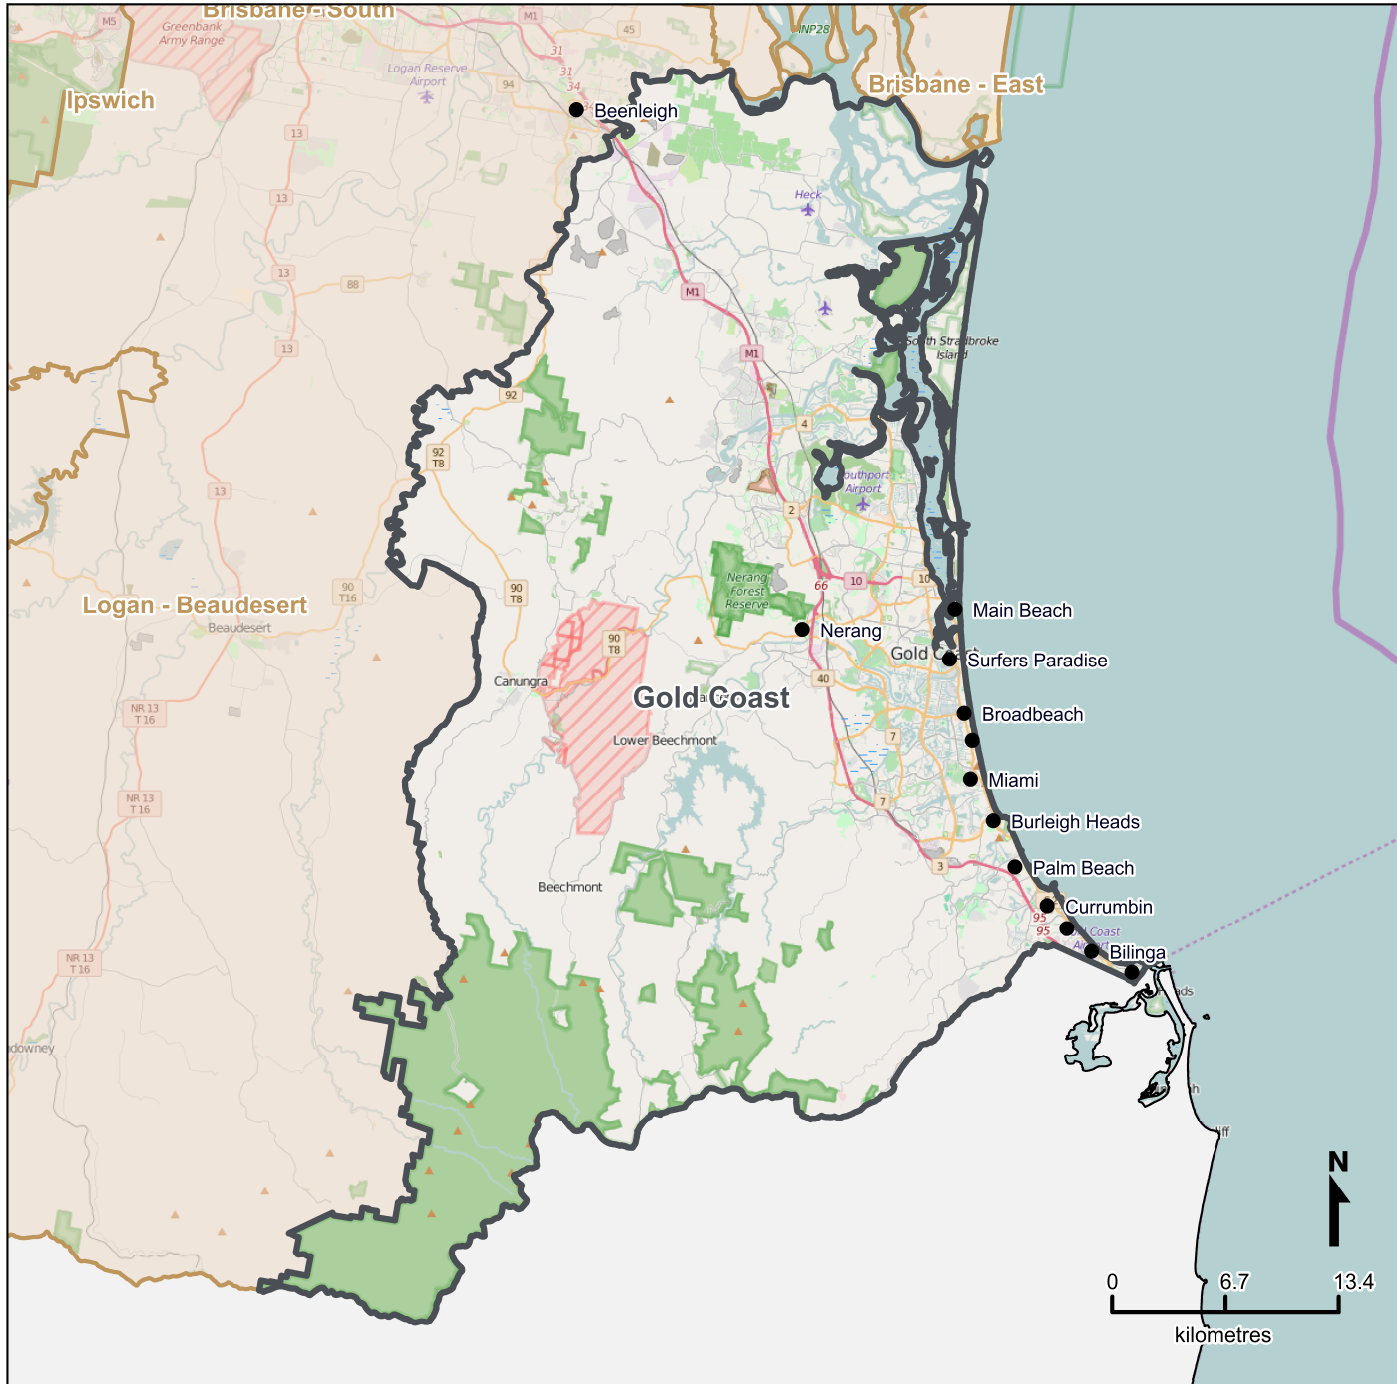

# Queensland Statistical Areas, Level 4 (SA4), 2016 - Gold Coast (ASGS Code 309)

Map produced by Queensland Government Statistician's Office, Queensland Treasury (<http://www.qgso.qld.gov.au/products/maps/>). Data sourced from ABS 1270.0.55.001

© OpenStreetMap contributors (<http://openstreetmap.org/>)

<http://creativecommons.org/licenses/by/4.0>

© The State of Queensland (Queensland Treasury) 2016