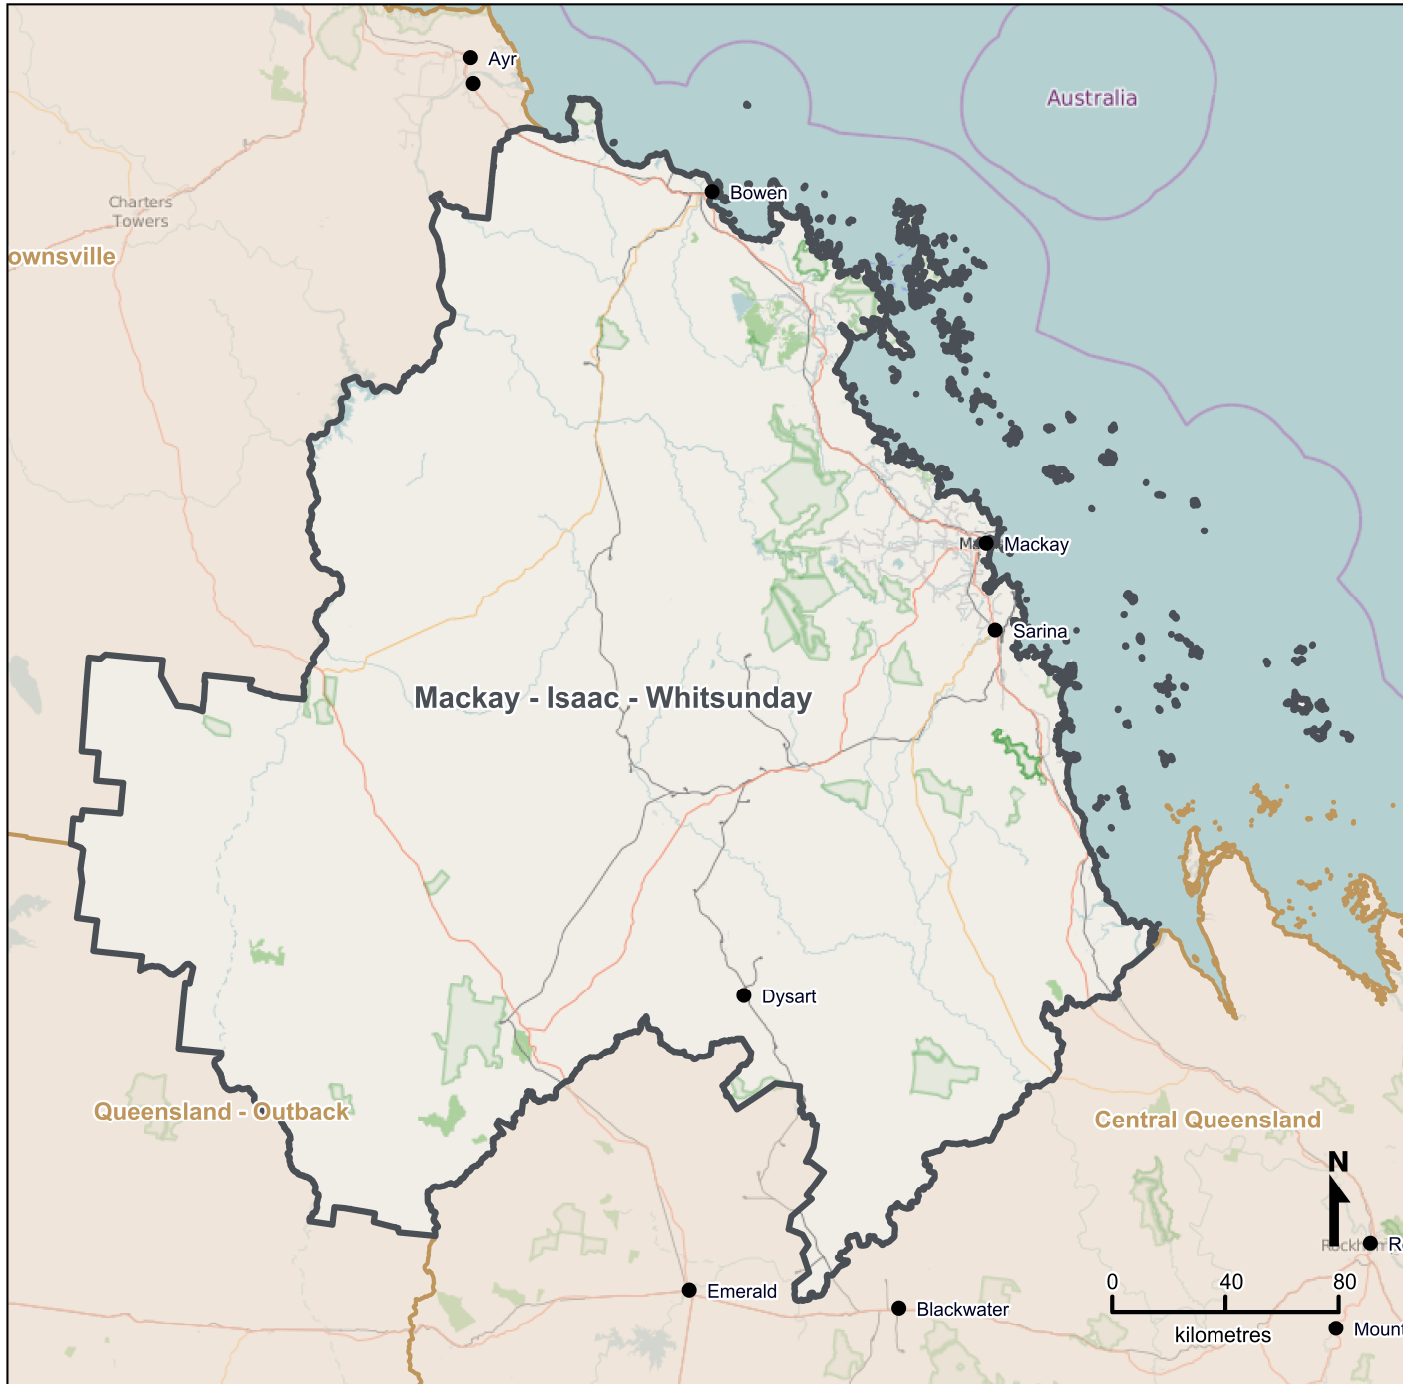

Queensland Statistical Areas, Level 4 (SA4), 2016 - Mackay - Isaac - Whitsunday (ASGS Code 312)

Map produced by Queensland Government Statistician's Office, Queensland Treasury (<http://www.qgso.qld.gov.au/products/maps/>). Data sourced from ABS 1270.0.55.001

© OpenStreetMap contributors (<http://openstreetmap.org/>)

<http://creativecommons.org/licenses/by/4.0>

© The State of Queensland (Queensland Treasury) 2016