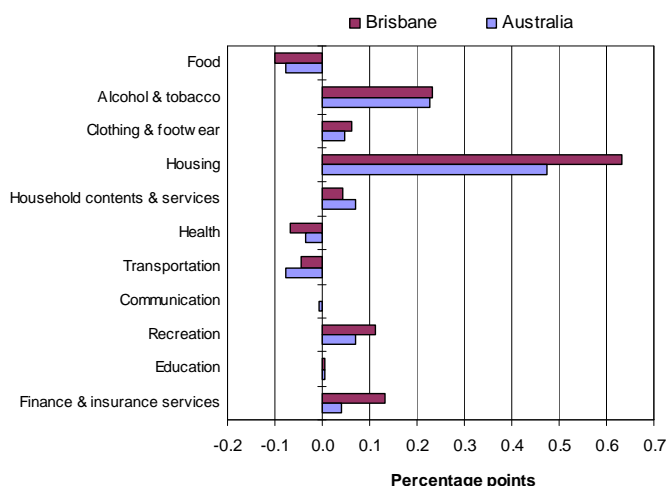

Quarter	0.7%
Annual	2.1%

¹ Headline CPI refers to All Groups.

² Australia refers to the weighted average of the eight capital cities.

Commentary

- Brisbane's headline consumer price index (CPI) increased 1.0% in September quarter 2010, to be 2.9% higher over the year. In annual terms, Brisbane recorded the third-largest increase in headline consumer prices for all capital cities in Australia, behind Melbourne and Perth, both of which rose 3.1% over the year (Table 1).
- Compared with the Australian average for September quarter 2010, Brisbane recorded stronger contributions from the CPI groups of *Housing*, *Finance and insurance services*, *Recreation*, *Clothing and footwear*, and *Alcohol and tobacco*. These were partly offset by detractions from the *Food*, *Health* and *Transportation* groups (Figure 1).
- For Brisbane, the *Housing* group made the largest contribution to inflation in the September quarter (0.63 of a percentage point).
- For Brisbane, the *Food* group recorded the largest detraction from inflation in the September quarter (-0.1 of a percentage point). Within the *Food* category, *Vegetables* decreased by 7.9% in the quarter.
- Australia's CPI for market sector goods and services, which excludes more volatile items, increased 0.7% in the September quarter 2010, with annual inflation of 2.1%.

Table 1: Percentage change in the CPI

Capital city	September quarter 2010		June quarter 2010	
	Quarterly	Yearly	Quarterly	Yearly
Sydney	0.8	2.6	0.4	2.9
Melbourne	0.6	3.1	0.6	3.1
Brisbane	1.0	2.9	0.7	3.2
Adelaide	0.9	2.6	0.7	2.8
Perth	0.5	3.1	0.9	3.5
Hobart	1.0	2.8	0.4	3.0
Darwin	1.1	2.3	0.8	3.2
Canberra	0.6	2.1	0.3	2.3
Australia	0.7	2.8	0.6	3.1

Figure 1: Quarterly CPI contributions, by group, September quarter 2010

Figure 2: CPI annual change, Australia