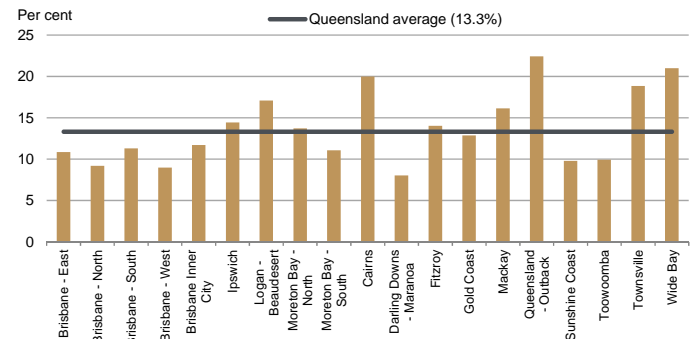

Main findings

Note: All data in this report are based on a 12-month moving average.

- Darling Downs - Maranoa SA4 had the lowest youth unemployment rate of all 19 SA4s during November 2015 with an unemployment rate of 8.0 per cent (Figure 1).
- Queensland - Outback SA4 had the highest youth unemployment rate of all 19 SA4s during November 2015 with an unemployment rate of 22.4 per cent (Figure 1).
- Brisbane - South SA4 had the largest percentage point decrease in the youth unemployment rate of all 19 SA4s over the year to November 2015 with a youth unemployment rate decrease of 5.4 percentage points (Figure 2).
- Mackay SA4 had the largest percentage point increase in the youth unemployment rate of all 19 SA4s over the year to November 2015 with a youth unemployment rate increase of 7.5 percentage points (Figure 2).

Notes (Refer to website for more detailed notes):

Youth refers to persons aged 15 to 24 years.

SA4 = Statistical Area Level 4 (ASGS 2011 edition)

Data for Queensland as a whole are provided for reference purposes only.

The labour force statistics presented in this brief are on a sample basis and will include a sampling error.

Figure 1 Youth unemployment rate by SA4, November 2015

Figure 2 Annual change in youth unemployment by SA4, November 2015