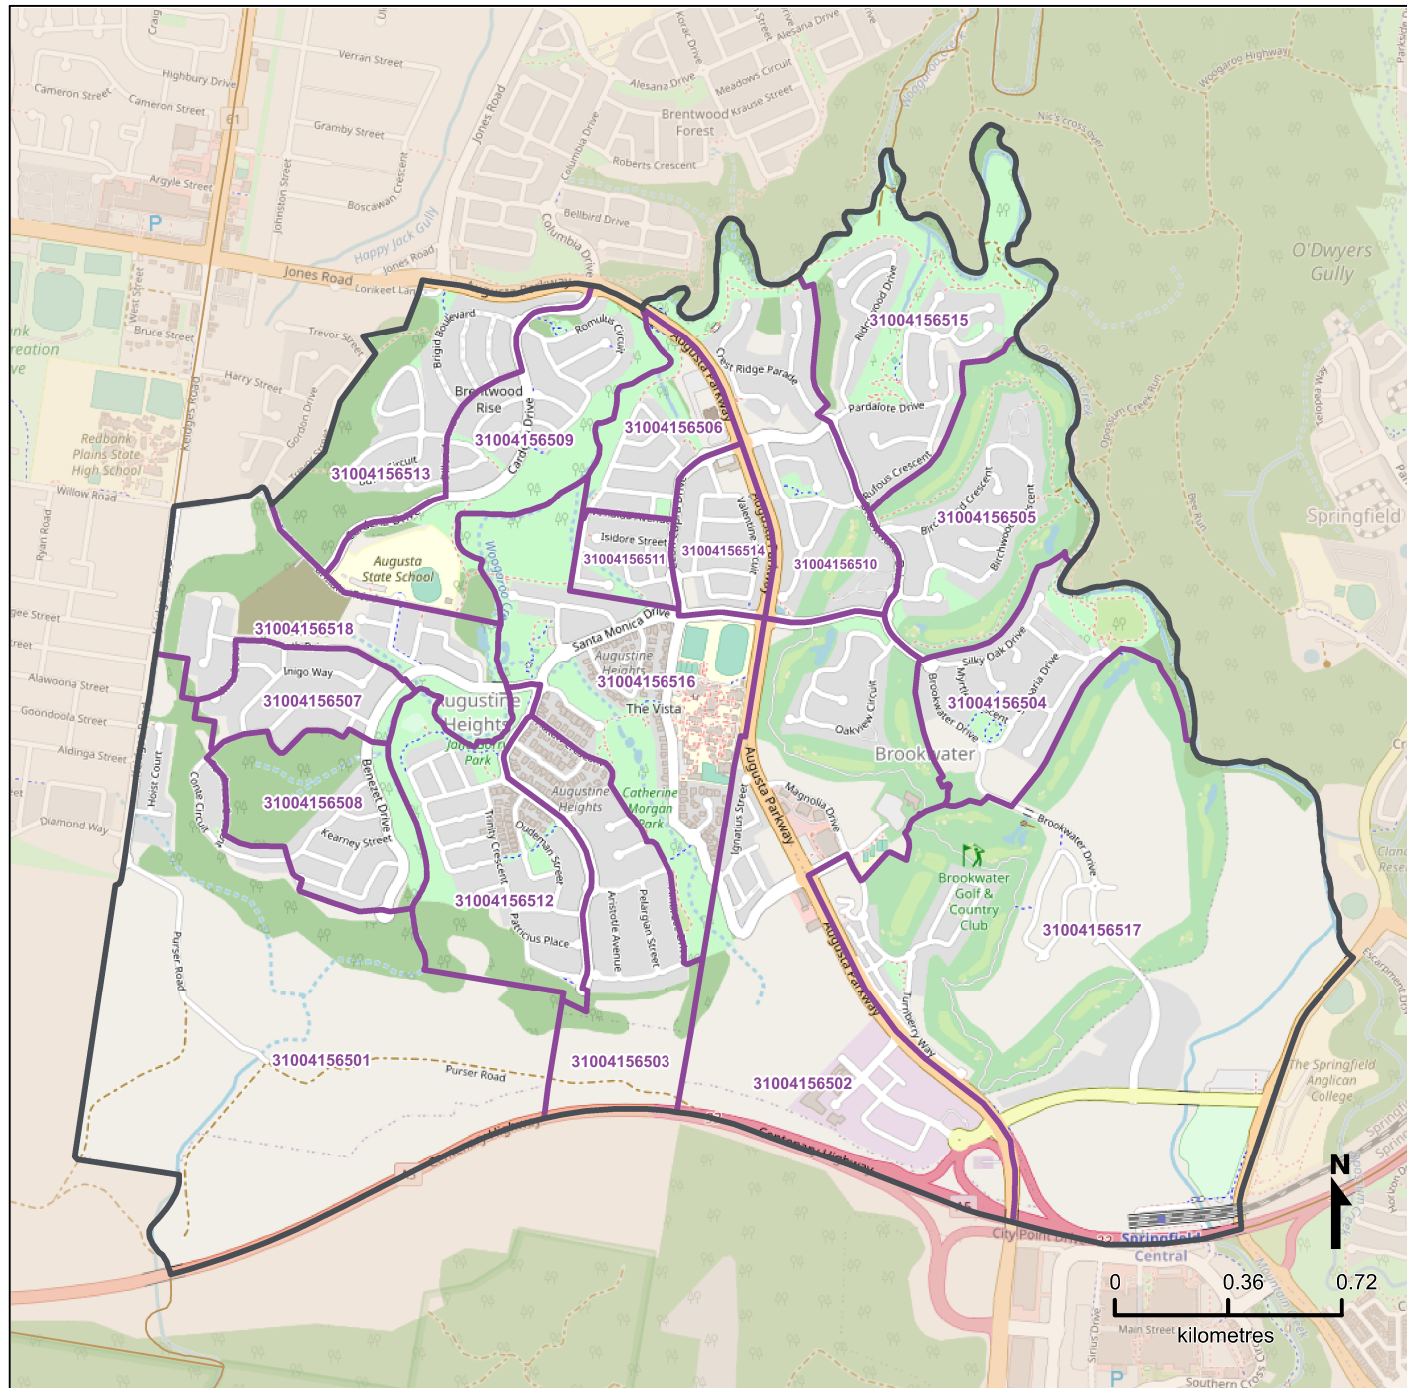

# Queensland Statistical Areas, Level 1 (SA1), 2021 - SA1s within Augustine Heights - Brookwater SA2

**LEGEND**

- Selected SA2
- Component SA1s
- Neighbouring SA2s

**Map features**

- Main roads
- Parks
- Railways
- Waterways

Map produced by Queensland Government's Office, Queensland Treasury  
<https://www.qgso.qld.gov.au/geographies-maps/maps>

Data sourced from ABS 1270.0.55.001  
 © OpenStreetMap contributors (<https://openstreetmap.org/>)