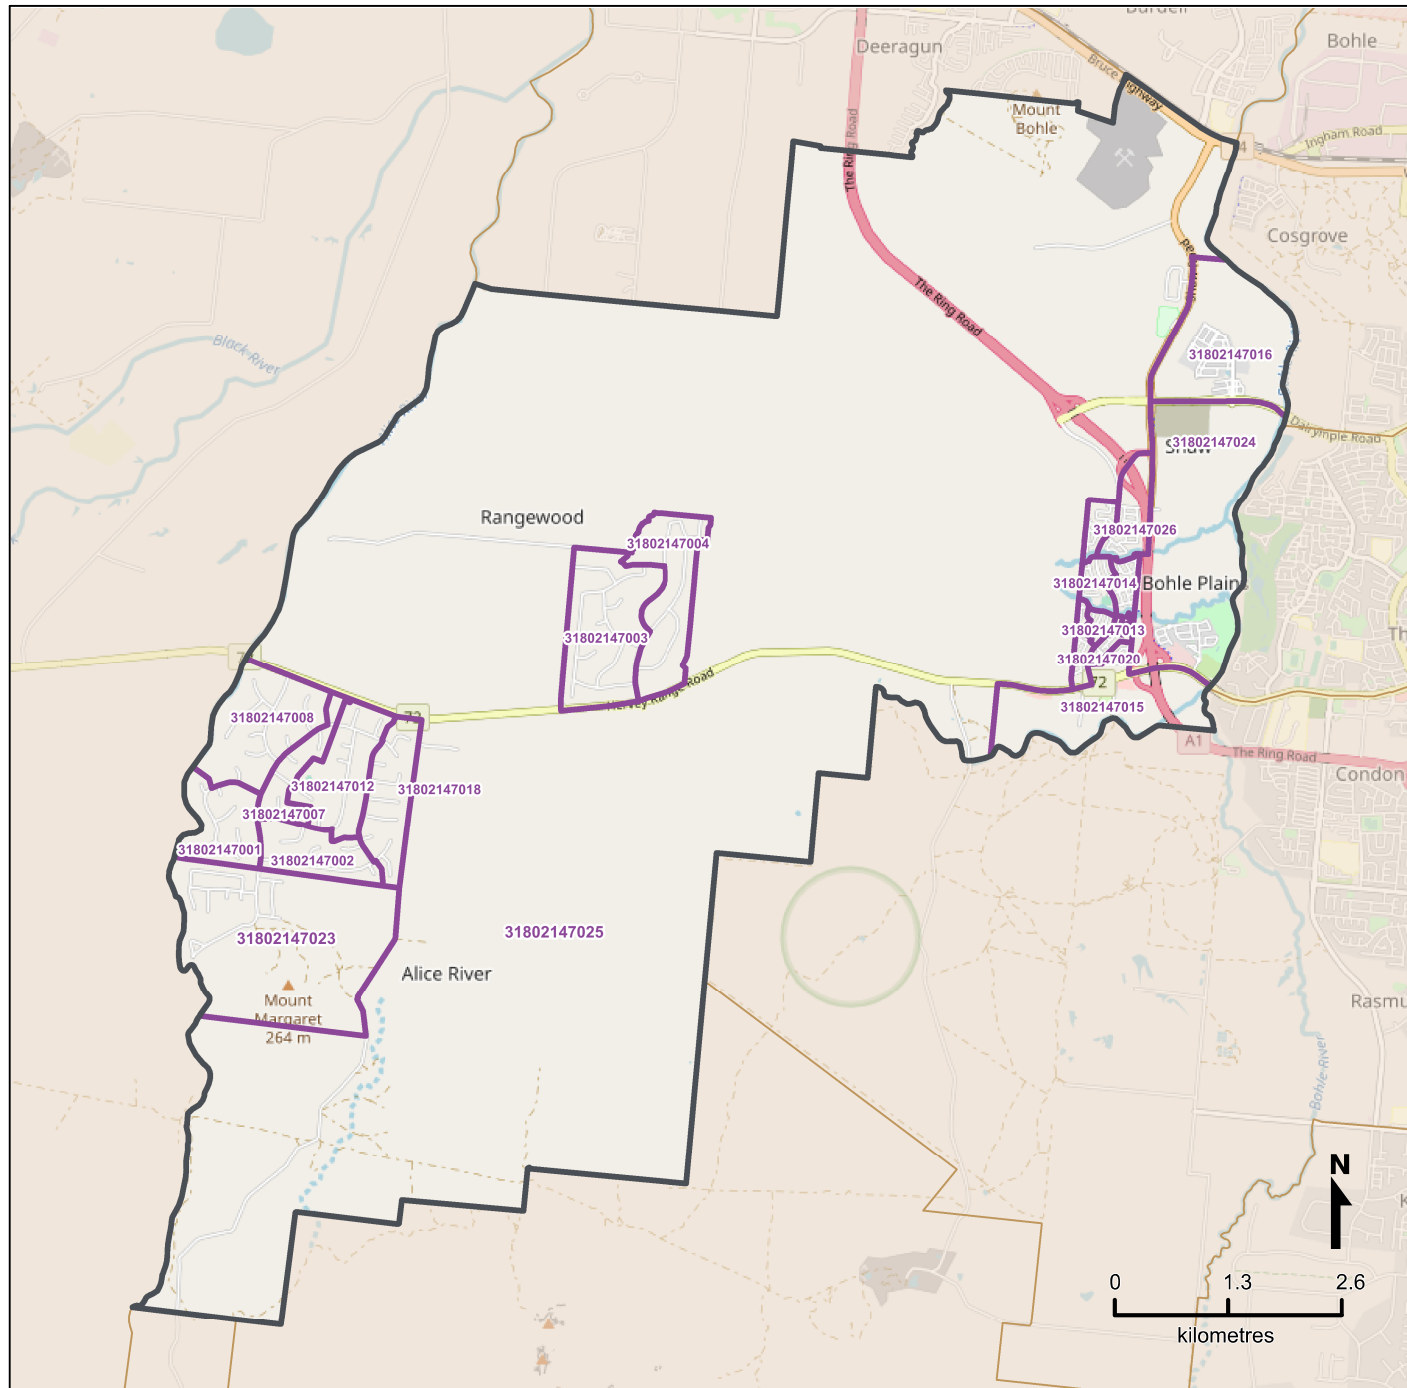

Queensland Statistical Areas, Level 1 (SA1), 2021 - SA1s within Bohle Plains SA2

LEGEND

-  Selected SA2
-  Component SA1s
-  Neighbouring SA2s

Map features

-  Main roads
-  Parks
-  Railways
-  Waterways

Map produced by Queensland Government's Office,
Queensland Treasury
<https://www.qqso.qld.gov.au/geographies-maps/maps>

Data sourced from ABS 1270.0.55.001
© OpenStreetMap contributors (<https://openstreetmap.org/>)

 <https://creativecommons.org/licenses/by/4.0>

© The State of Queensland (Queensland Treasury) 2021