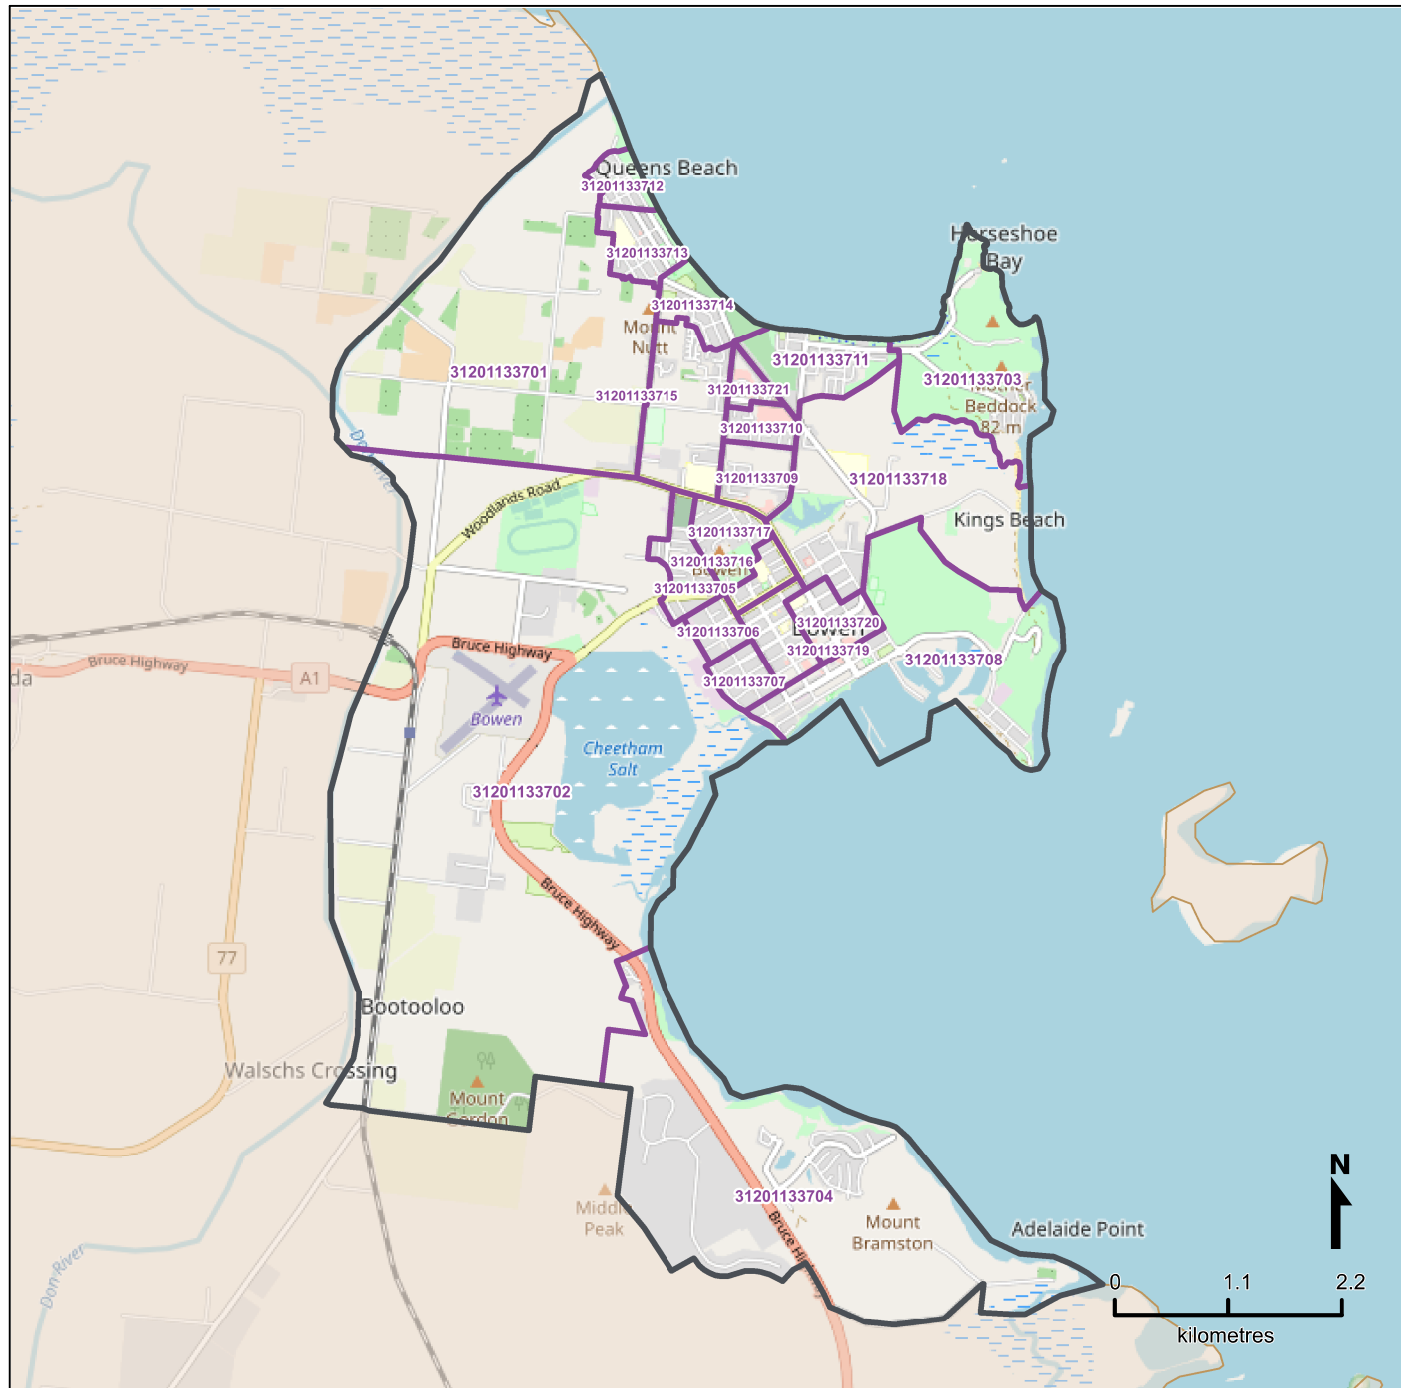

Queensland Statistical Areas, Level 1 (SA1), 2021 - SA1s within Bowen SA2

LEGEND

-  Selected SA2
-  Component SA1s
-  Neighbouring SA2s

Map features

-  Main roads
-  Parks
-  Railways
-  Waterways

Map produced by Queensland Government's Office,
Queensland Treasury
<https://www.qgso.qld.gov.au/geographies-maps/maps>

Data sourced from ABS 1270.0.55.001
© OpenStreetMap contributors (<https://openstreetmap.org/>)

 <https://creativecommons.org/licenses/by/4.0>

© The State of Queensland (Queensland Treasury) 2021