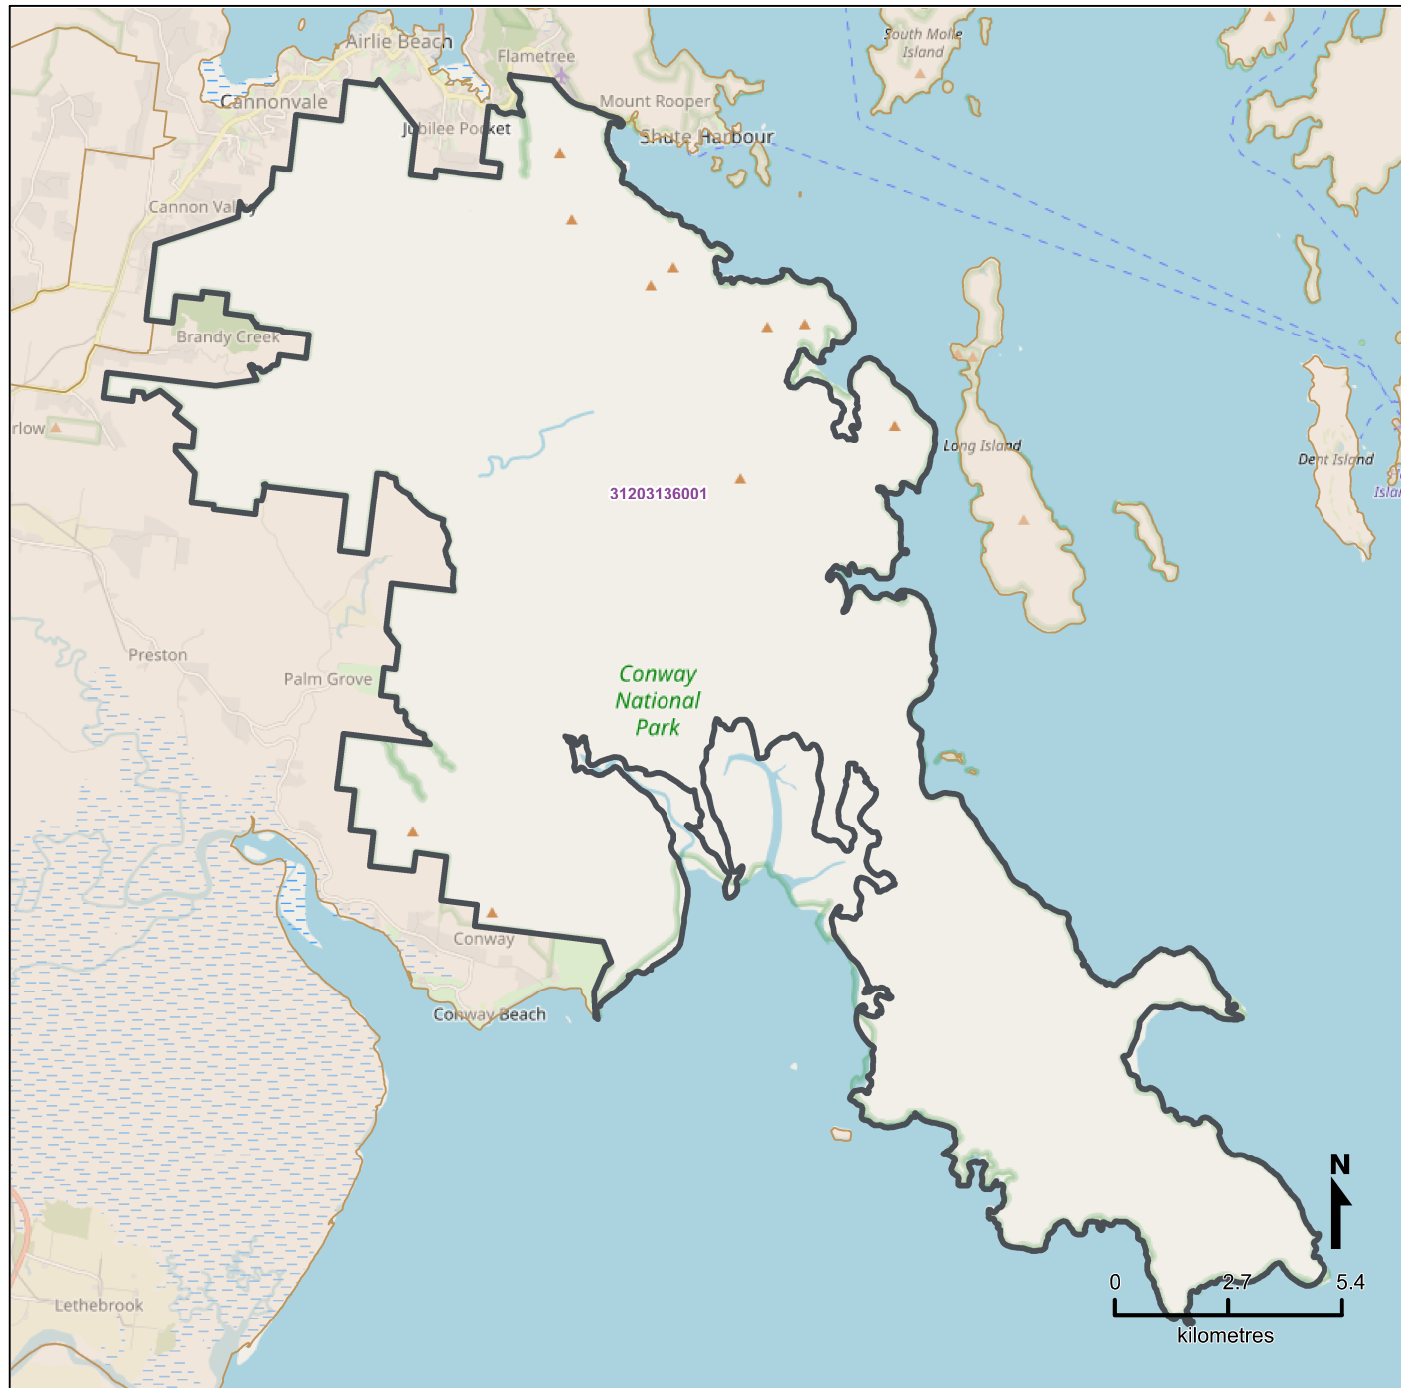

Queensland Statistical Areas, Level 1 (SA1), 2021 - SA1s within Cape Conway SA2

LEGEND

-  Selected SA2
-  Component SA1s
-  Neighbouring SA2s

Map features

-  Main roads
-  Parks
-  Railways
-  Waterways

Map produced by Queensland Government's Office,
Queensland Treasury
<https://www.qgso.qld.gov.au/geographies-maps/maps>

Data sourced from ABS 1270.0.55.001
© OpenStreetMap contributors (<https://openstreetmap.org/>)

 <https://creativecommons.org/licenses/by/4.0>

© The State of Queensland (Queensland Treasury) 2021