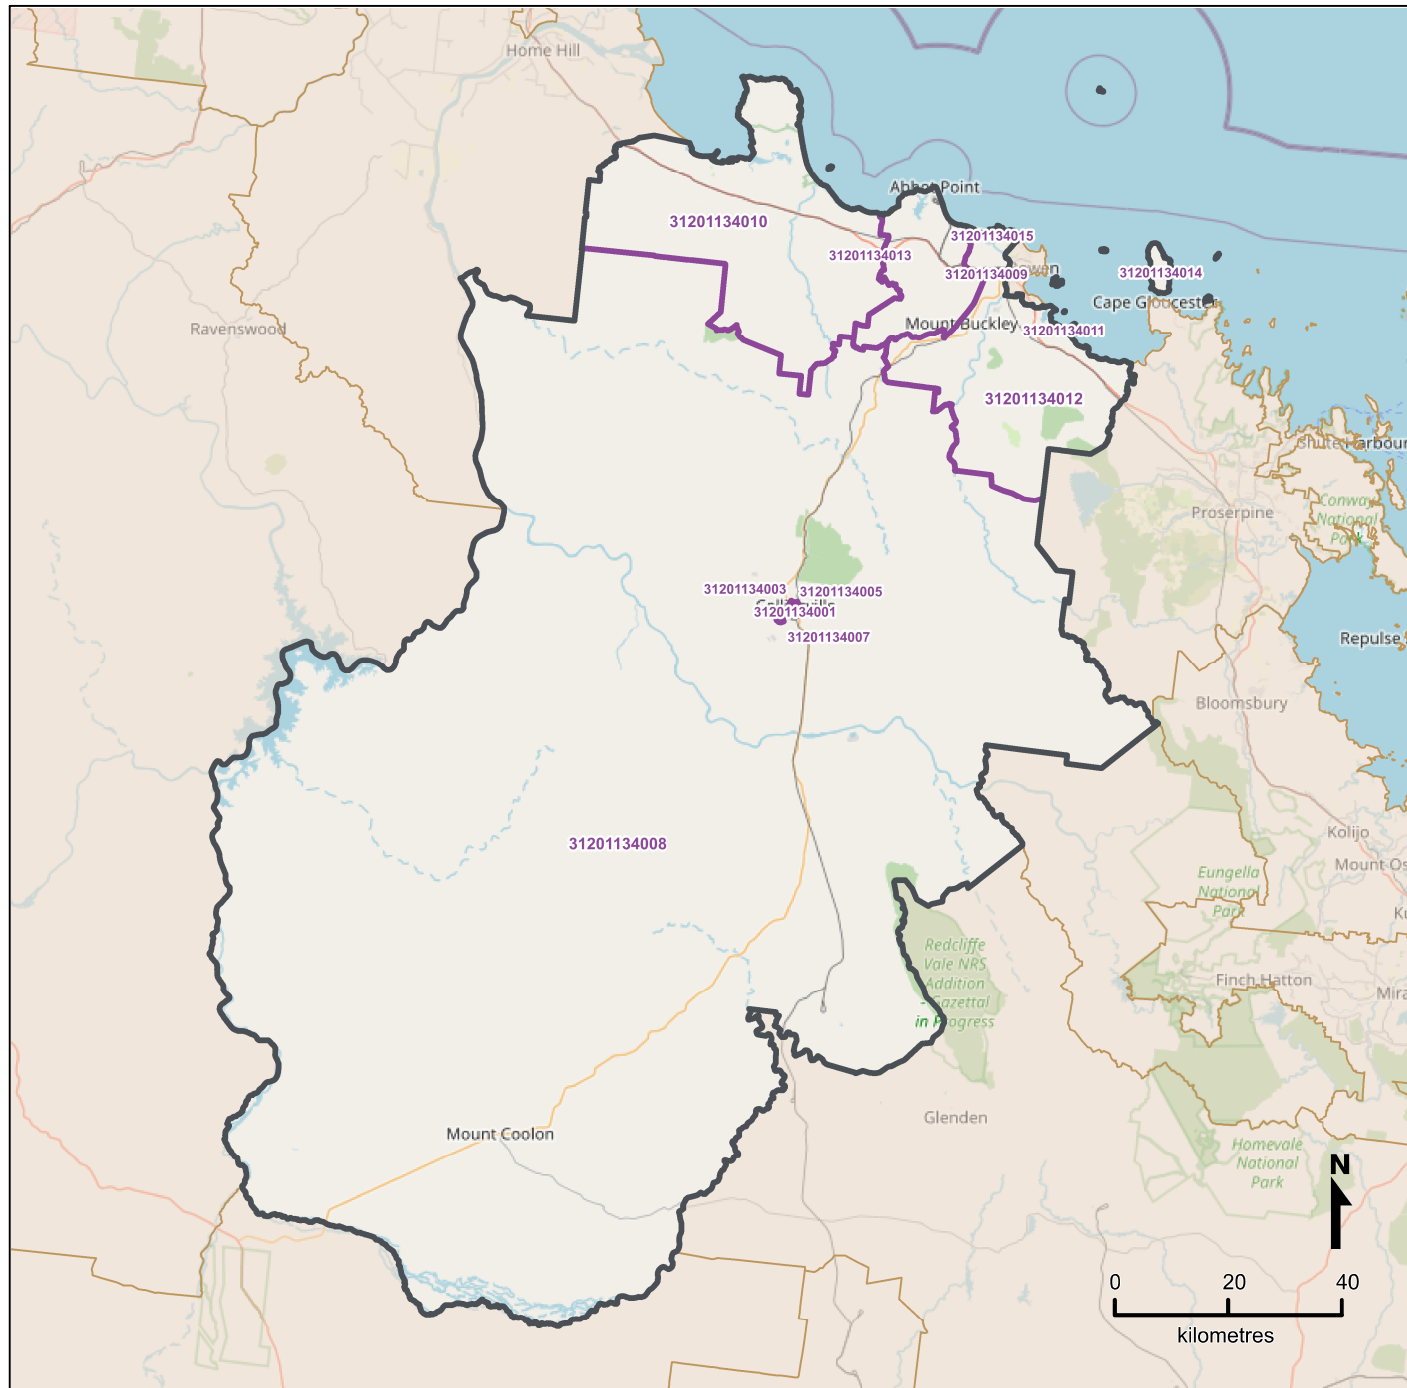

Queensland Statistical Areas, Level 1 (SA1), 2021 - SA1s within Collinsville SA2

LEGEND

-  Selected SA2
-  Component SA1s
-  Neighbouring SA2s

Map features

-  Main roads
-  Parks
-  Railways
-  Waterways

Map produced by Queensland Government's Office,
Queensland Treasury
<https://www.qgso.qld.gov.au/geographies-maps/maps>

Data sourced from ABS 1270.0.55.001
© OpenStreetMap contributors (<https://openstreetmap.org/>)

 <https://creativecommons.org/licenses/by/4.0>

© The State of Queensland (Queensland Treasury) 2021