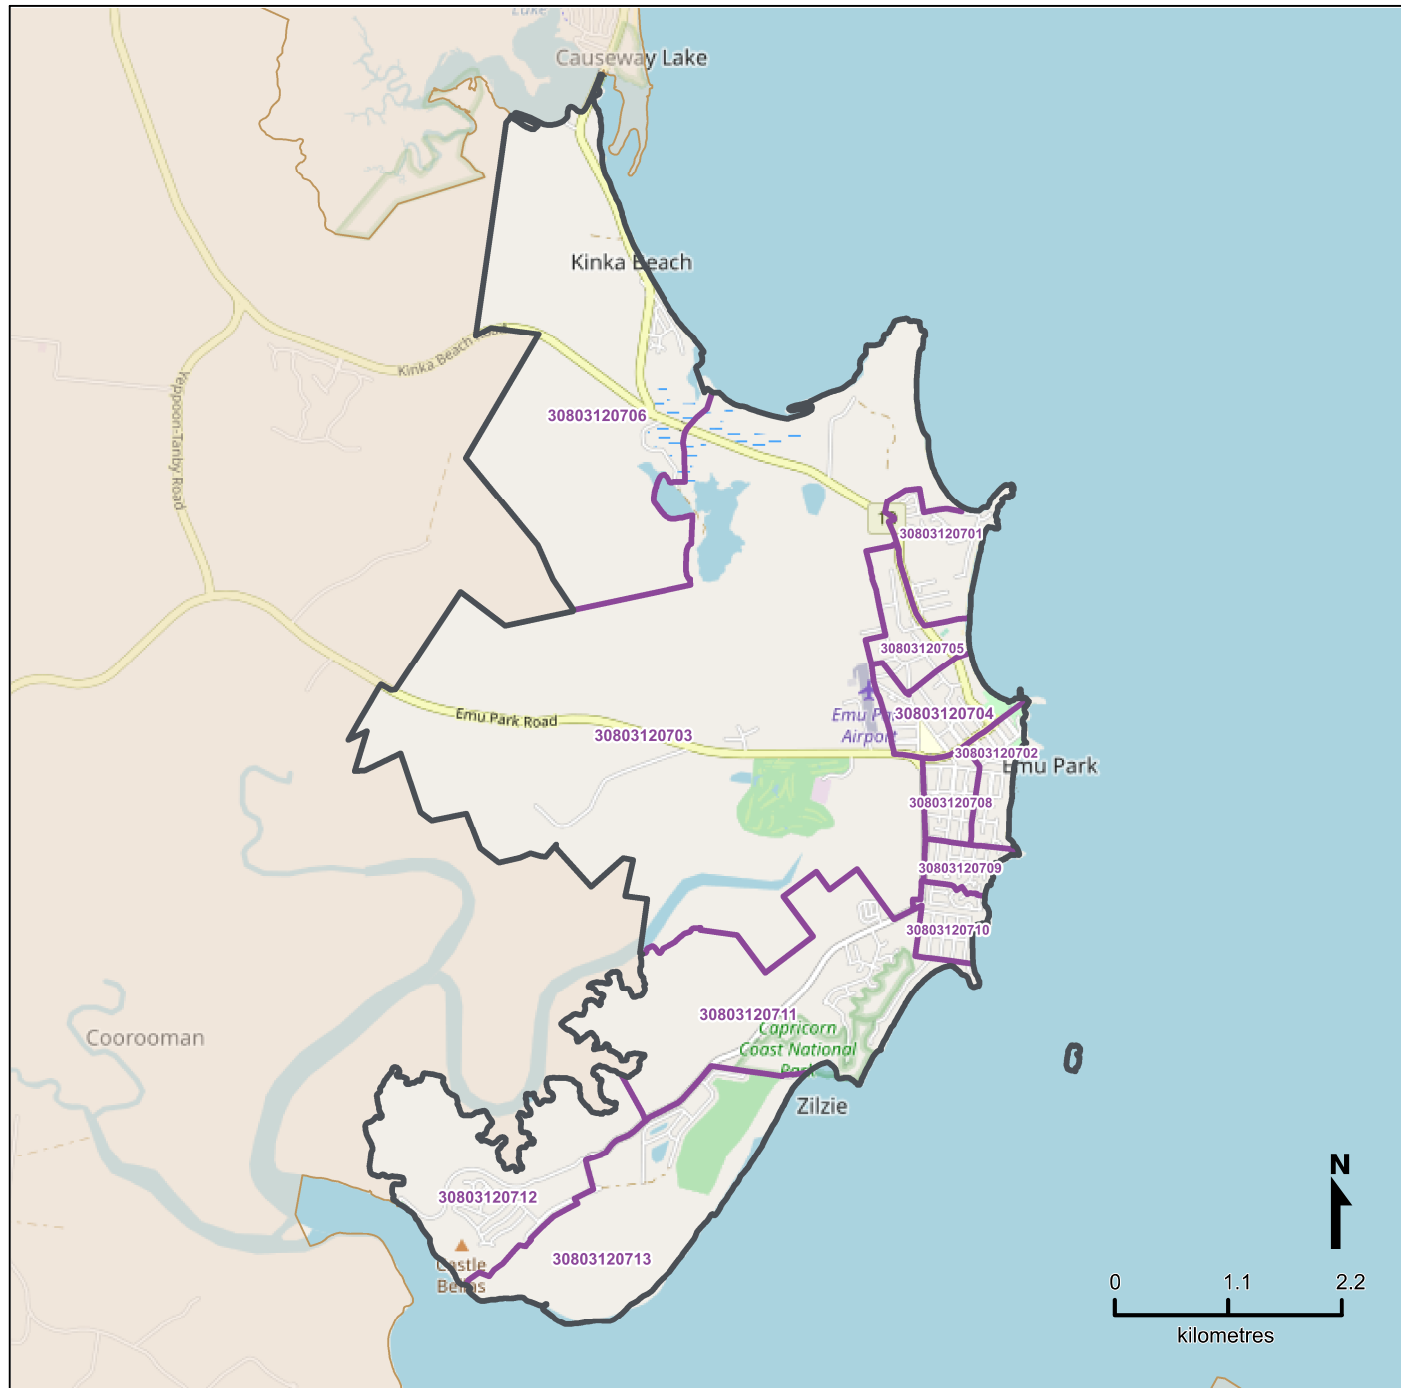

Queensland Statistical Areas, Level 1 (SA1), 2021 - SA1s within Emu Park SA2

LEGEND

-  Selected SA2
-  Component SA1s
-  Neighbouring SA2s

Map features

-  Main roads
-  Parks
-  Railways
-  Waterways

Map produced by Queensland Government's Office,
Queensland Treasury
<https://www.qqso.qld.gov.au/geographies-maps/maps>

Data sourced from ABS 1270.0.55.001
© OpenStreetMap contributors (<https://openstreetmap.org/>)

 <https://creativecommons.org/licenses/by/4.0>

© The State of Queensland (Queensland Treasury) 2021