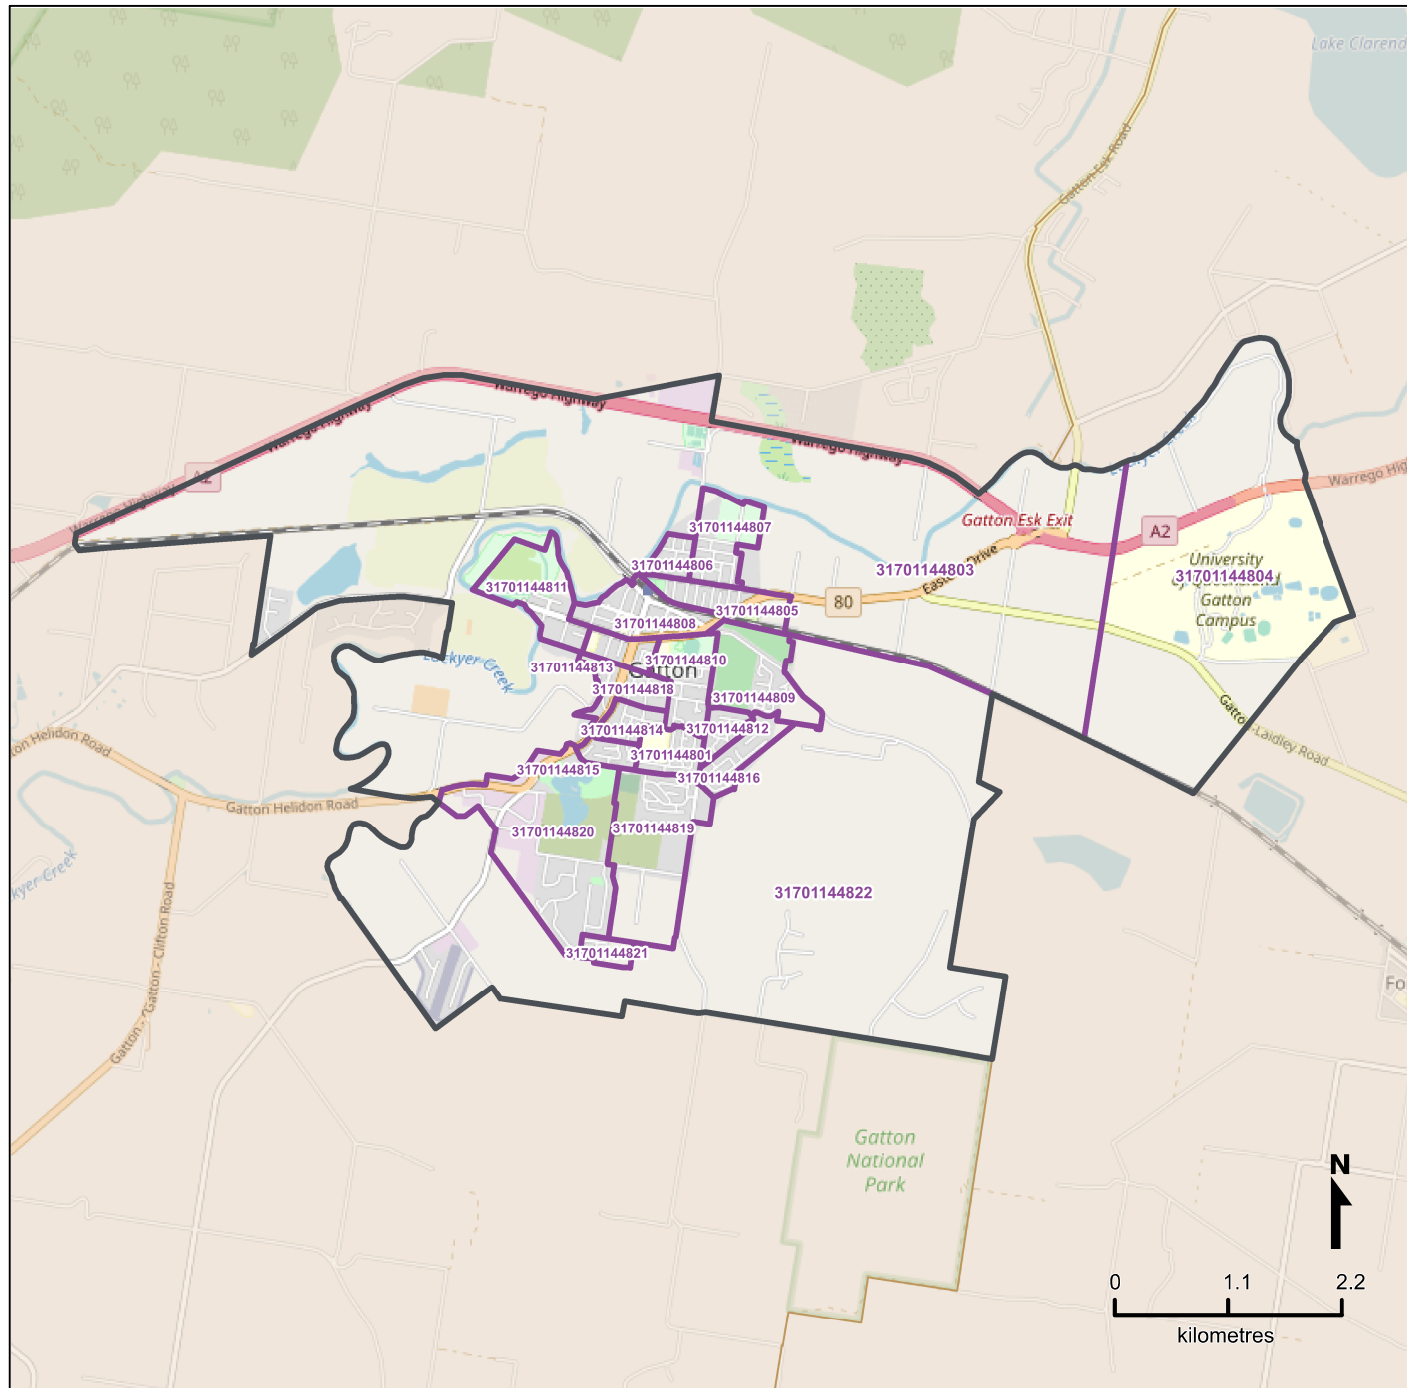

Queensland Statistical Areas, Level 1 (SA1), 2021 - SA1s within Gatton SA2

LEGEND

-  Selected SA2
-  Component SA1s
-  Neighbouring SA2s

Map features

-  Main roads
-  Parks
-  Railways
-  Waterways

Map produced by Queensland Government's Office,
Queensland Treasury
<https://www.qgso.qld.gov.au/geographies-maps/maps>

Data sourced from ABS 1270.0.55.001
© OpenStreetMap contributors (<https://openstreetmap.org/>)

 <https://creativecommons.org/licenses/by/4.0>

© The State of Queensland (Queensland Treasury) 2021