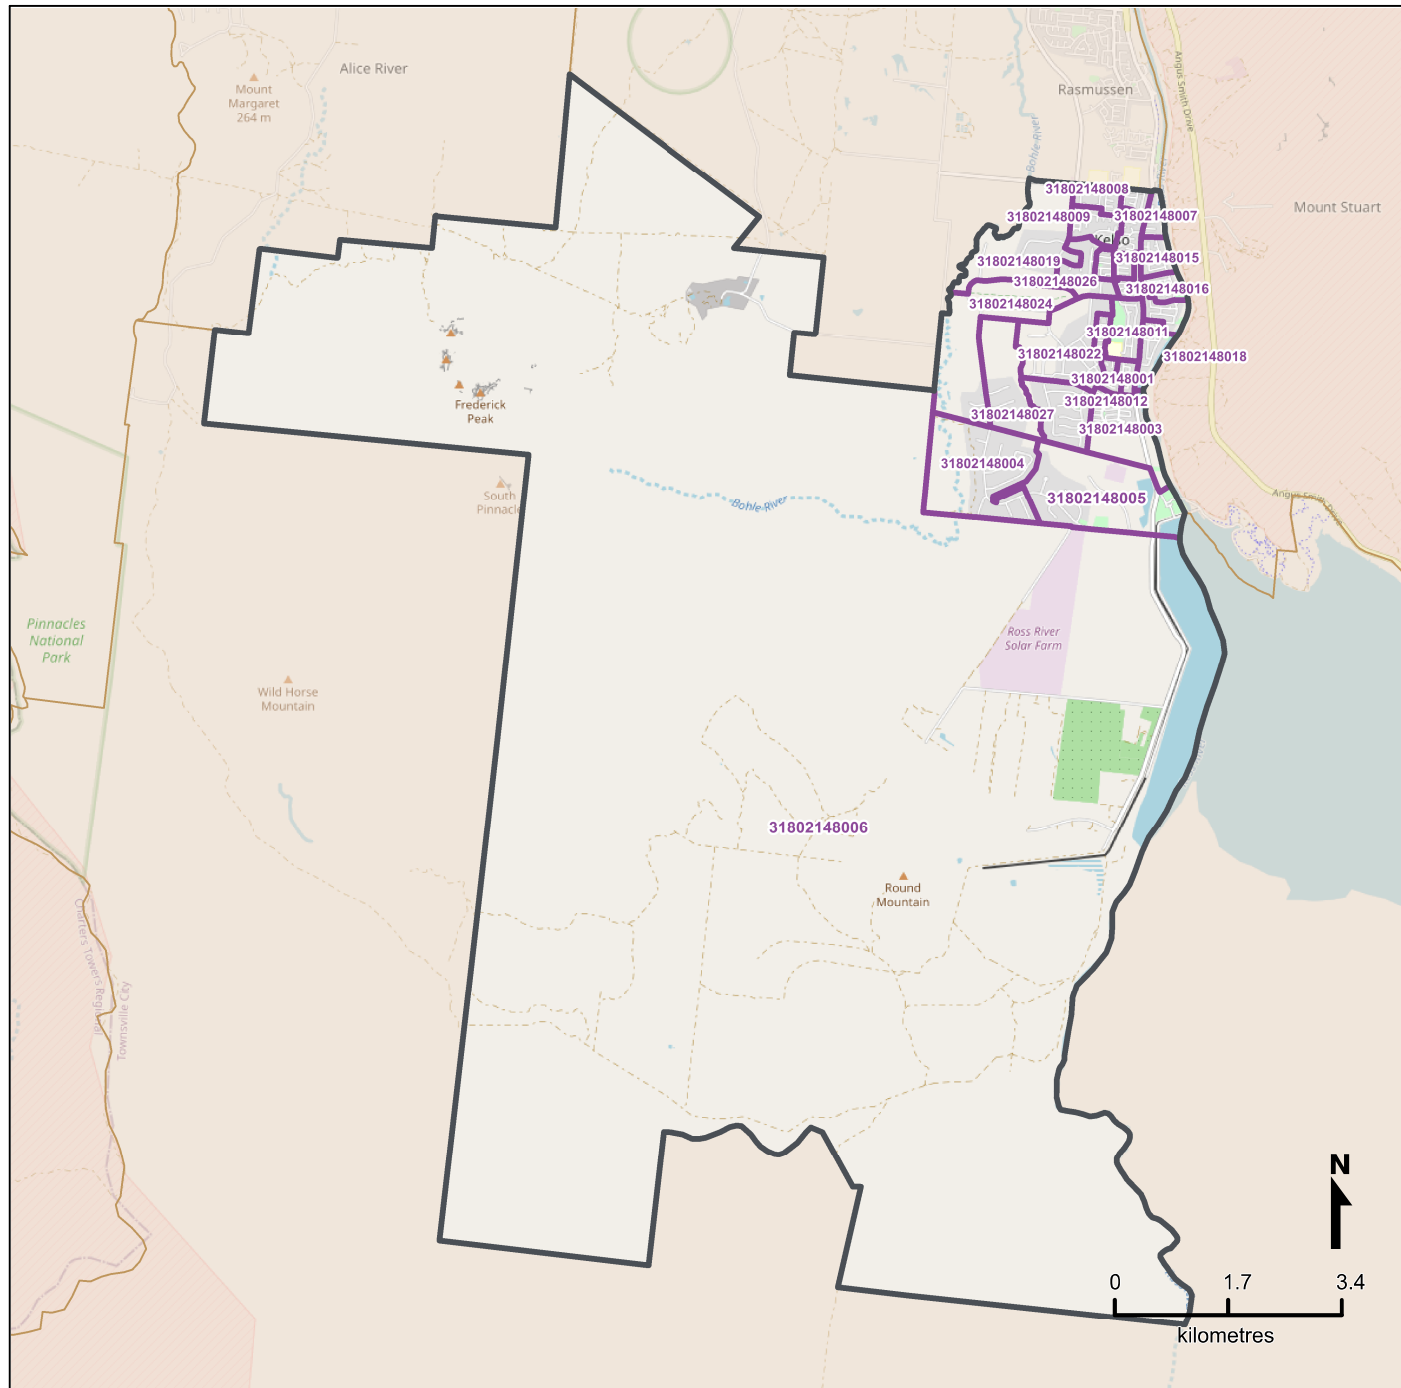

# Queensland Statistical Areas, Level 1 (SA1), 2021 - SA1s within Kelso SA2

## LEGEND

-  Selected SA2
-  Component SA1s
-  Neighbouring SA2s

## Map features

-  Main roads
-  Parks
-  Railways
-  Waterways

Map produced by Queensland Government's Office,  
Queensland Treasury  
<https://www.qqso.qld.gov.au/geographies-maps/maps>

Data sourced from ABS 1270.0.55.001  
© OpenStreetMap contributors (<https://openstreetmap.org/>)