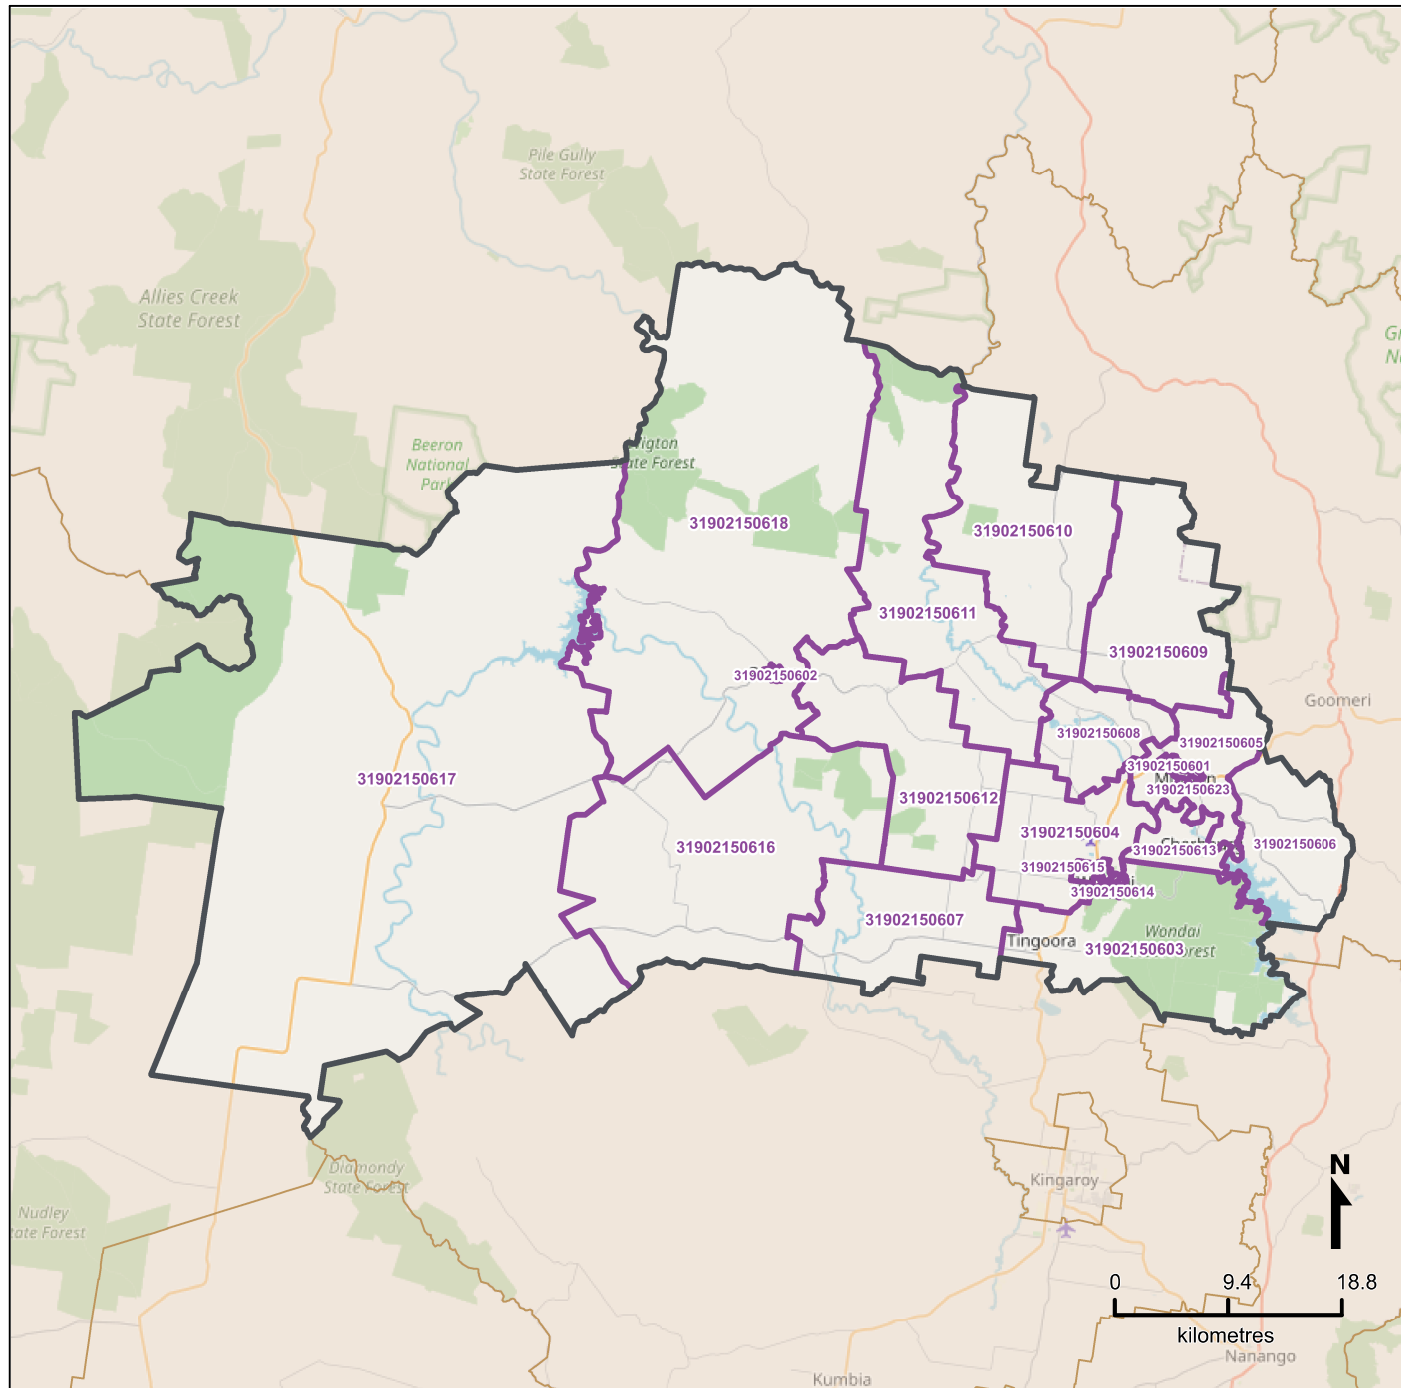

Queensland Statistical Areas, Level 1 (SA1), 2021 - SA1s within Kingaroy Surrounds - North SA2

Map produced by Queensland Government's Office,
Queensland Treasury
<https://www.qqso.qld.gov.au/geographies-maps/maps>

Data sourced from ABS 1270.0.55.001
© OpenStreetMap contributors (<https://openstreetmap.org/>)

<https://creativecommons.org/licenses/by/4.0>

© The State of Queensland (Queensland Treasury) 2021