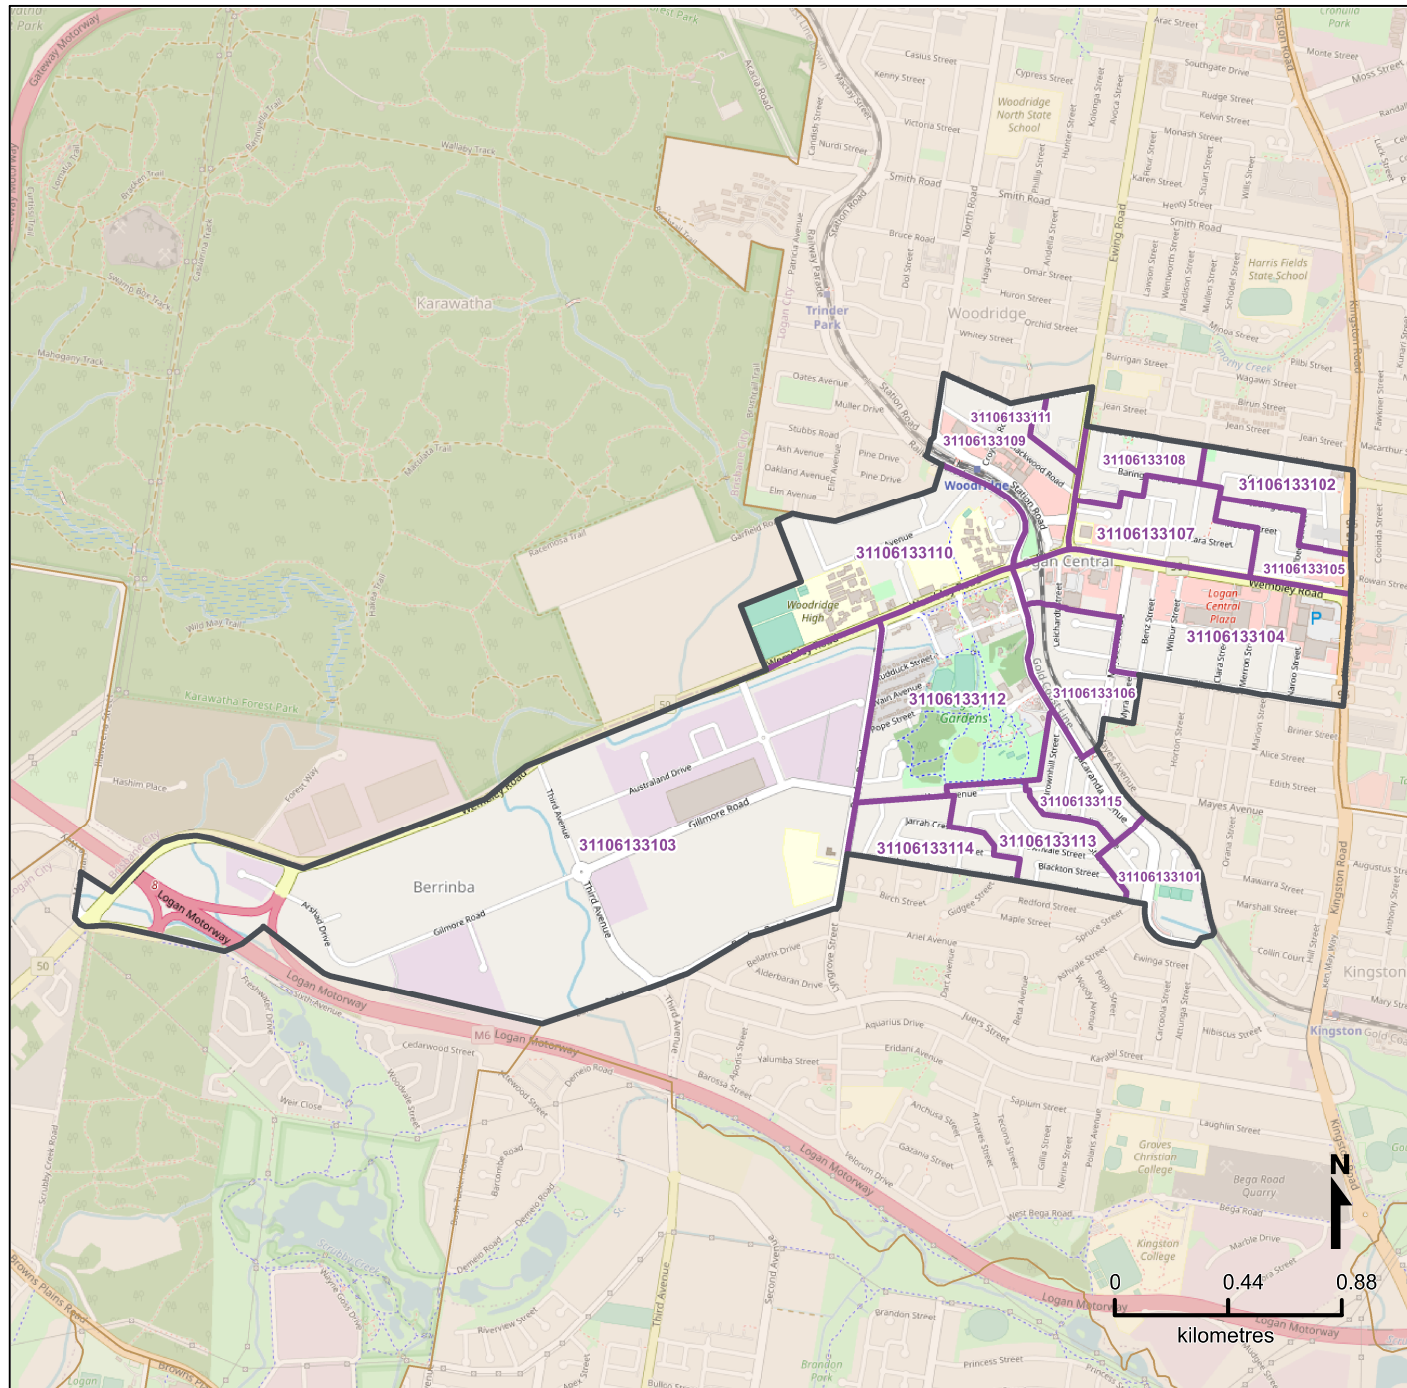

Queensland Statistical Areas, Level 1 (SA1), 2021 - SA1s within Logan Central SA2

Map produced by Queensland Government's Office,
Queensland Treasury
<https://www.qqso.qld.gov.au/geographies-maps/maps>

Data sourced from ABS 1270.0.55.001
© OpenStreetMap contributors (<https://openstreetmap.org/>)

<https://creativecommons.org/licenses/by/4.0>

© The State of Queensland (Queensland Treasury) 2021