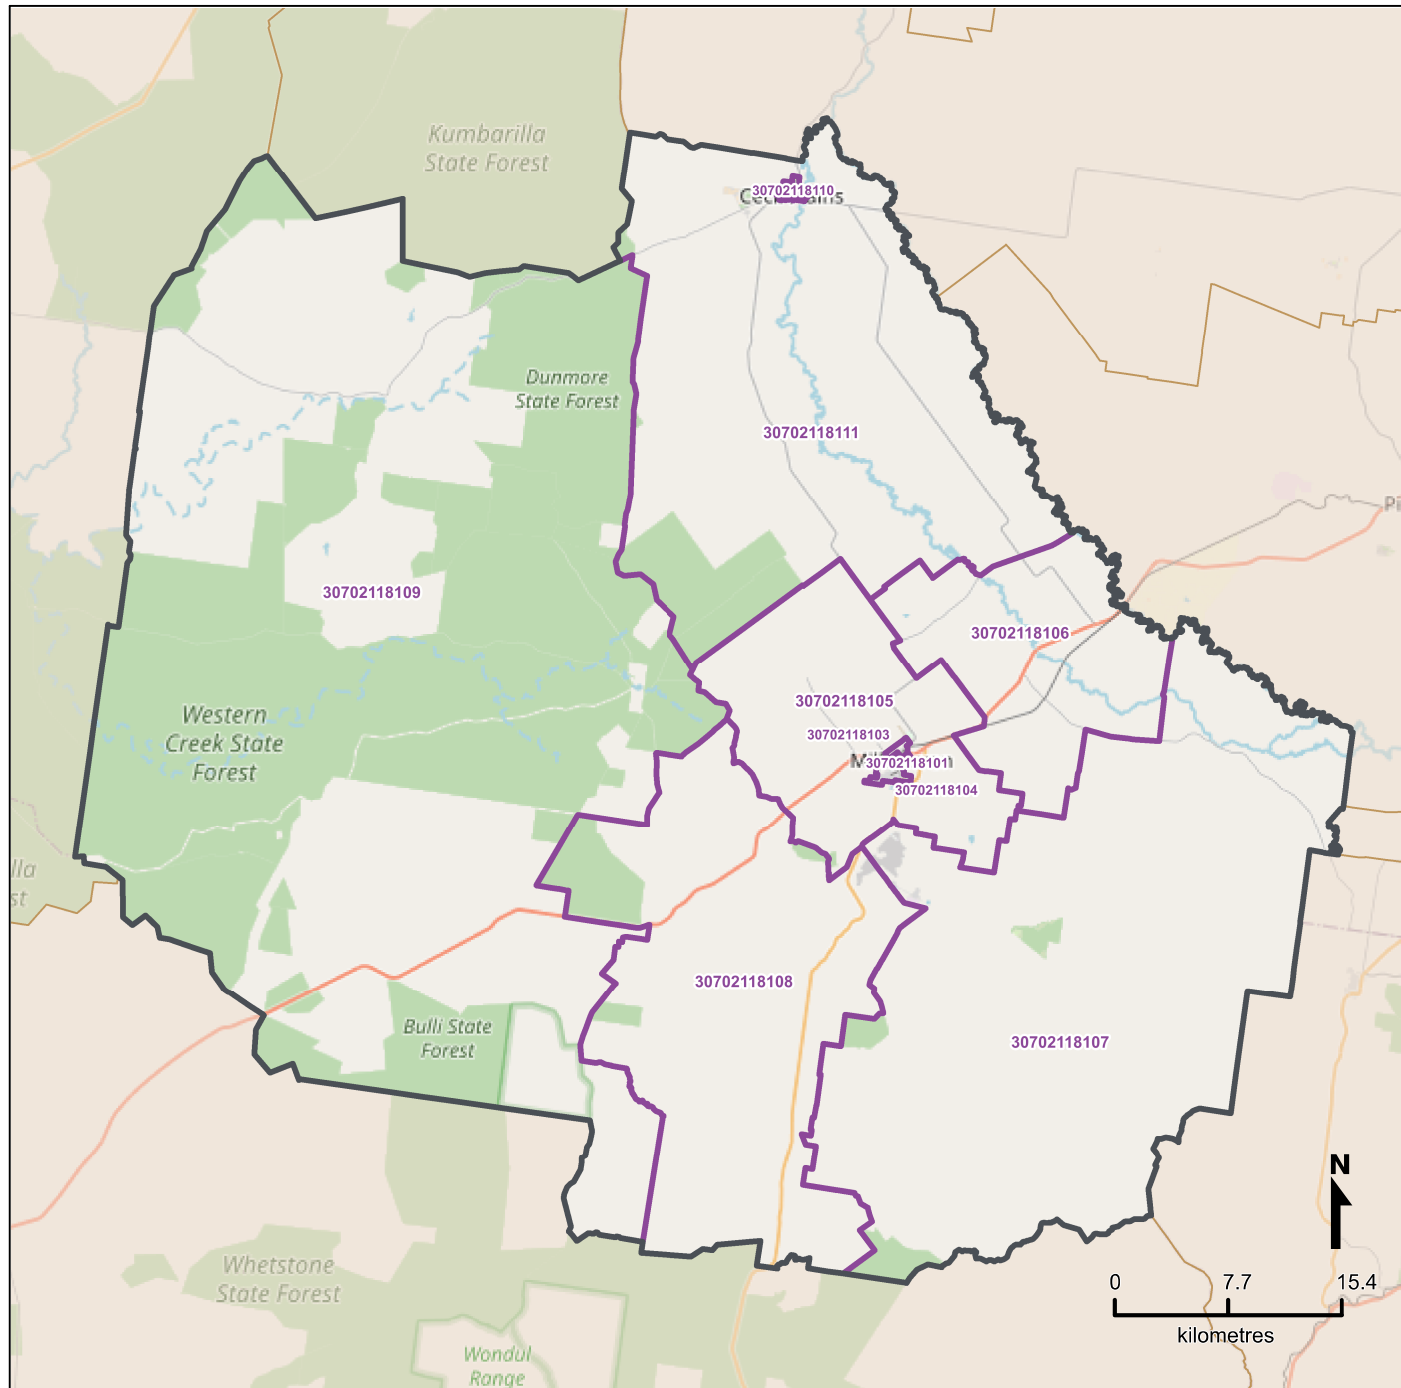

Queensland Statistical Areas, Level 1 (SA1), 2021 - SA1s within Millmerran SA2

LEGEND

-  Selected SA2
-  Component SA1s
-  Neighbouring SA2s

Map features

-  Main roads
-  Parks
-  Railways
-  Waterways

Map produced by Queensland Government's Office,
Queensland Treasury
<https://www.qgso.qld.gov.au/geographies-maps/maps>

Data sourced from ABS 1270.0.55.001
© OpenStreetMap contributors (<https://openstreetmap.org/>)

 <https://creativecommons.org/licenses/by/4.0>

© The State of Queensland (Queensland Treasury) 2021