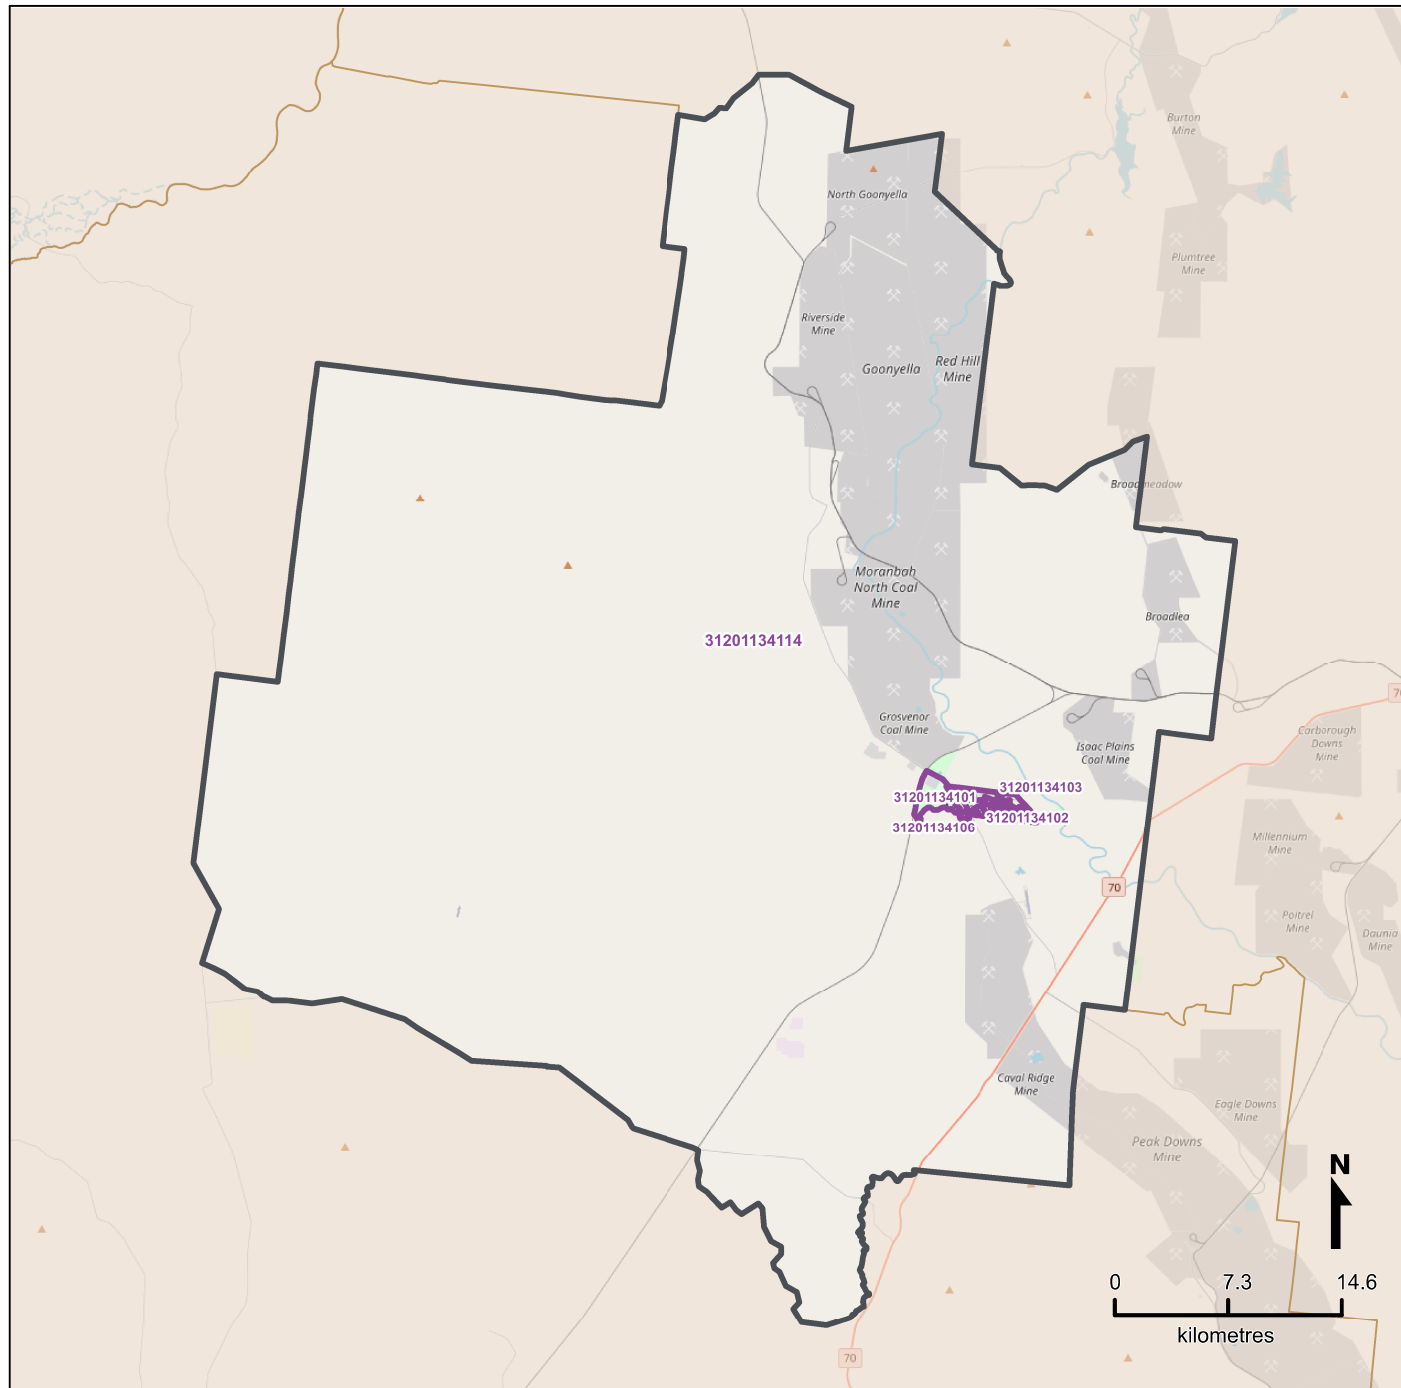

Queensland Statistical Areas, Level 1 (SA1), 2021 - SA1s within Moranbah SA2

LEGEND

-  Selected SA2
-  Component SA1s
-  Neighbouring SA2s

Map features

-  Main roads
-  Parks
-  Railways
-  Waterways

Map produced by Queensland Government's Office,
Queensland Treasury
<https://www.qqso.qld.gov.au/geographies-maps/maps>

Data sourced from ABS 1270.0.55.001
© OpenStreetMap contributors (<https://openstreetmap.org/>)

 <https://creativecommons.org/licenses/by/4.0>

© The State of Queensland (Queensland Treasury) 2021