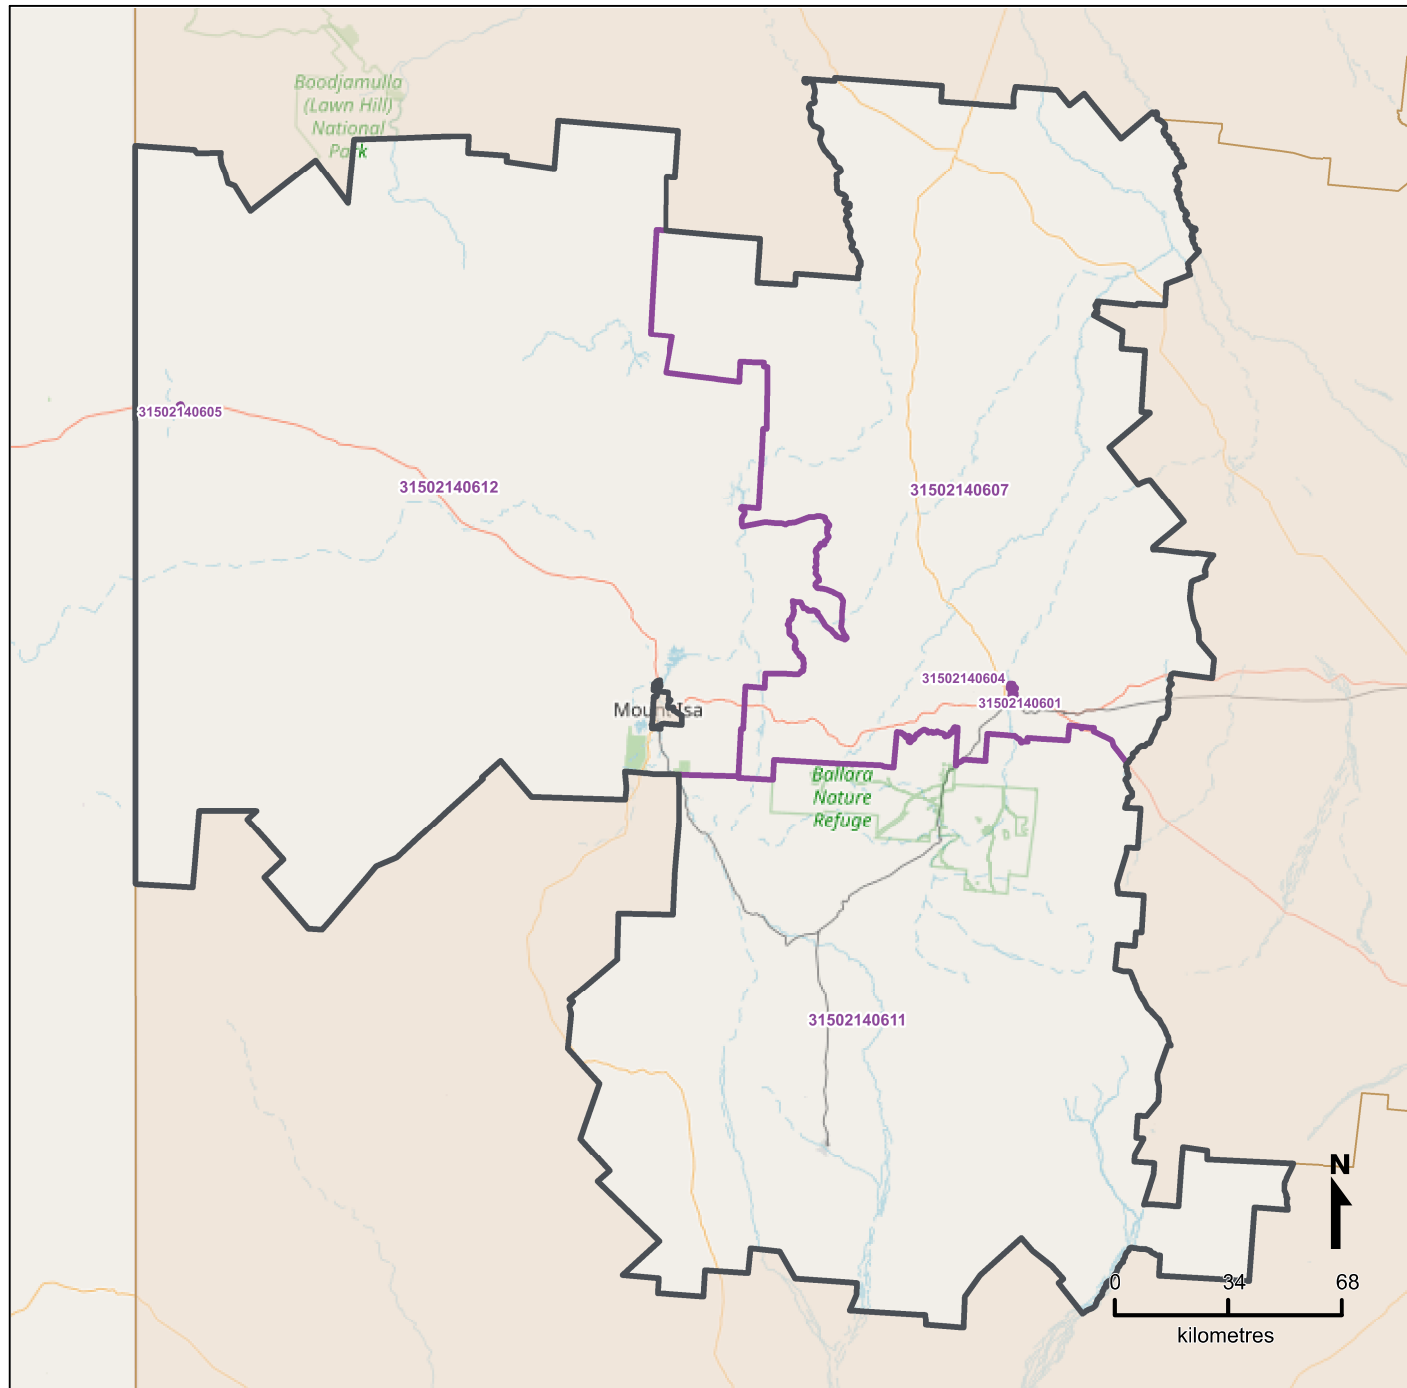

Queensland Statistical Areas, Level 1 (SA1), 2021 - SA1s within Mount Isa Surrounds SA2

LEGEND

-  Selected SA2
-  Component SA1s
-  Neighbouring SA2s

Map features

-  Main roads
-  Parks
-  Railways
-  Waterways

Map produced by Queensland Government's Office,
Queensland Treasury
<https://www.qgso.qld.gov.au/geographies-maps/maps>

Data sourced from ABS 1270.0.55.001
© OpenStreetMap contributors (<https://openstreetmap.org/>)