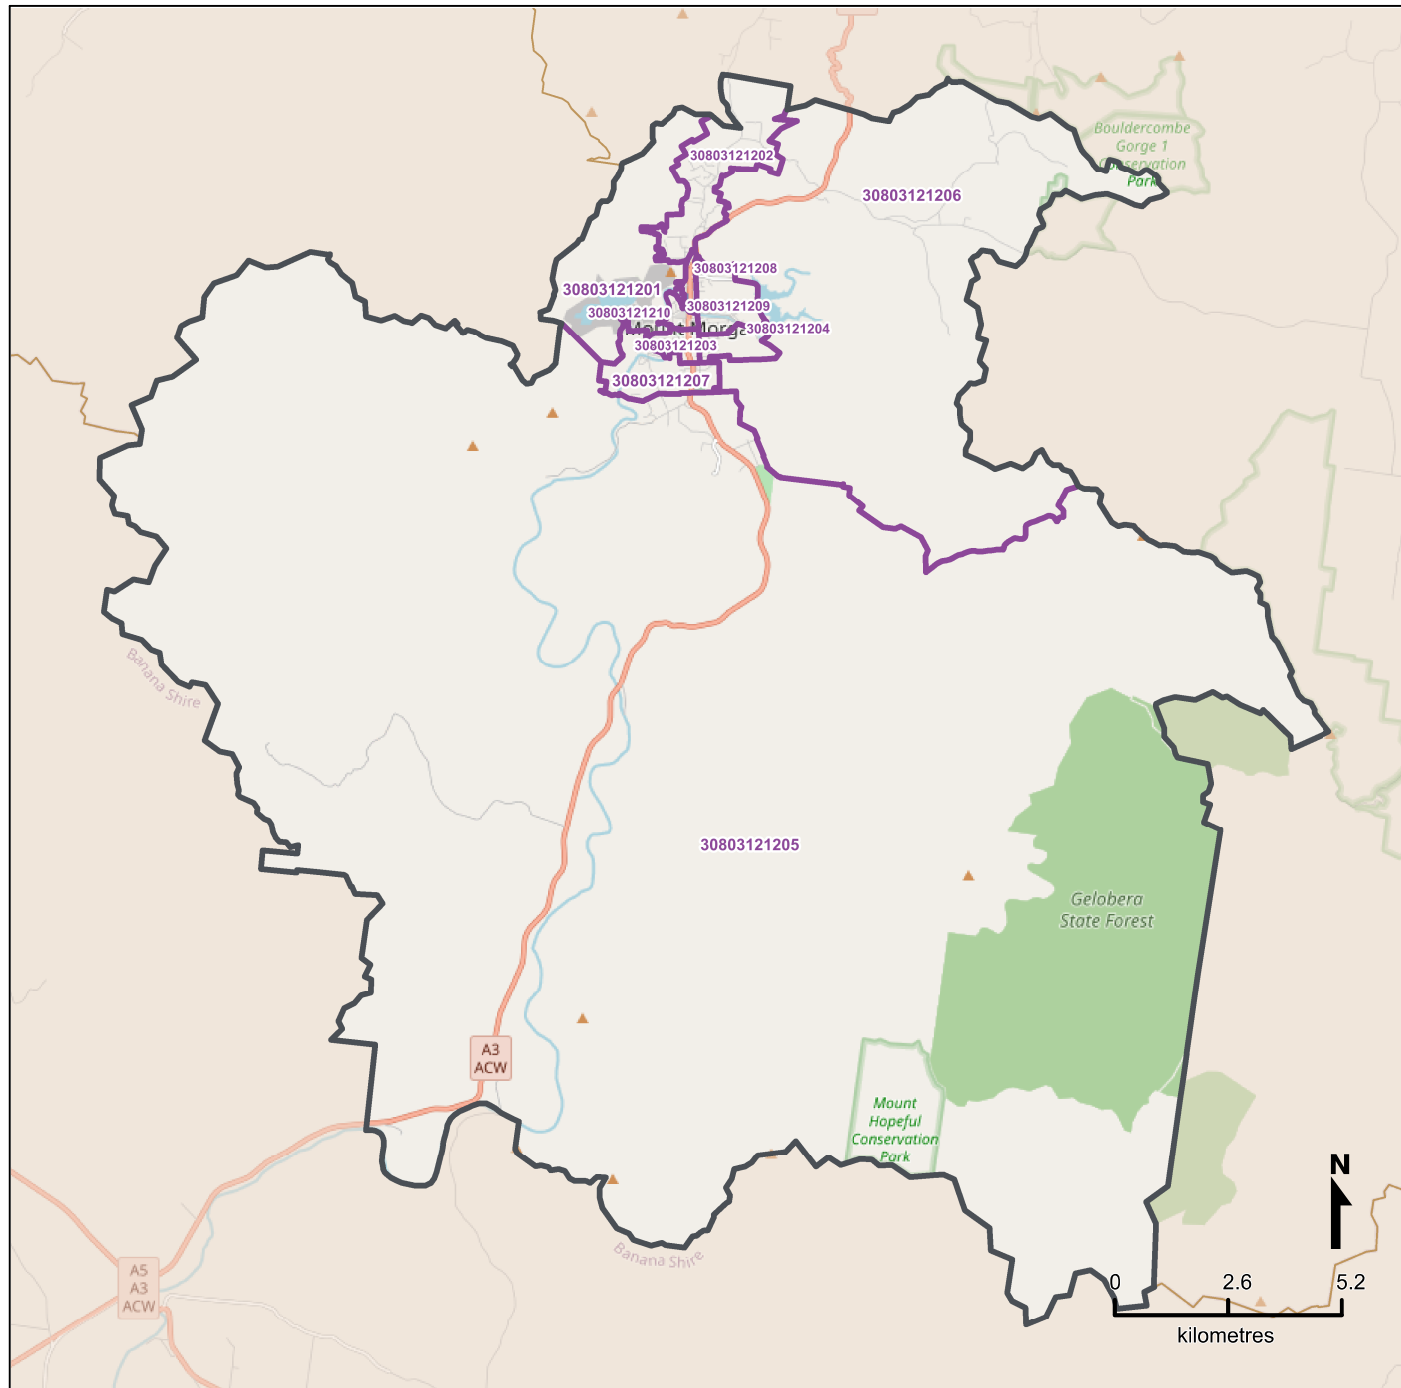

Queensland Statistical Areas, Level 1 (SA1), 2021 - SA1s within Mount Morgan SA2

LEGEND

-  Selected SA2
 -  Component SA1s
 -  Neighbouring SA2s
- Map features**
-  Main roads
 -  Parks
 -  Railways
 -  Waterways

Map produced by Queensland Government's Office,
 Queensland Treasury
<https://www.qgso.qld.gov.au/geographies-maps/maps>

Data sourced from ABS 1270.0.55.001
 © OpenStreetMap contributors (<https://openstreetmap.org/>)