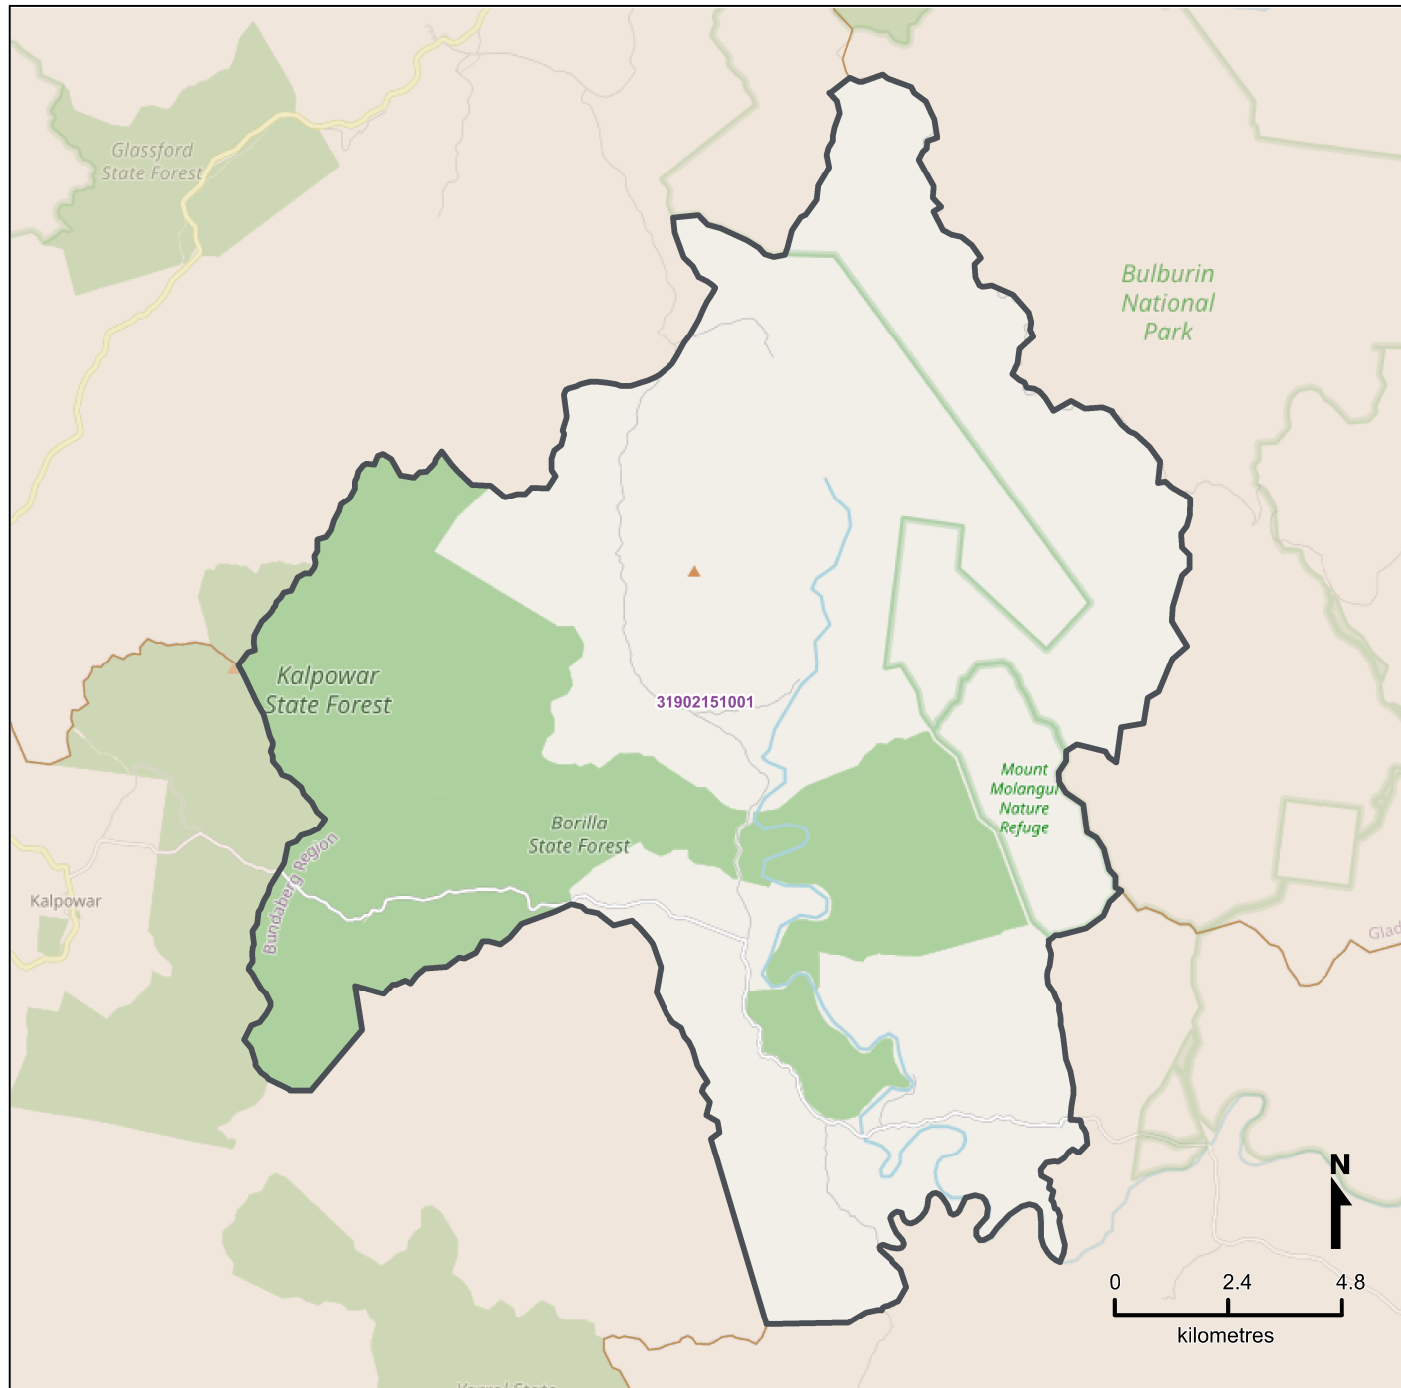

# Queensland Statistical Areas, Level 1 (SA1), 2021 - SA1s within North Burnett SA2

**LEGEND**

- Selected SA2
- Component SA1s
- Neighbouring SA2s

**Map features**

- Main roads
- Parks
- Railways
- Waterways

Map produced by Queensland Government's Office,  
Queensland Treasury  
<https://www.qgso.qld.gov.au/geographies-maps/maps>

Data sourced from ABS 1270.0.55.001  
© OpenStreetMap contributors (<https://openstreetmap.org/>)