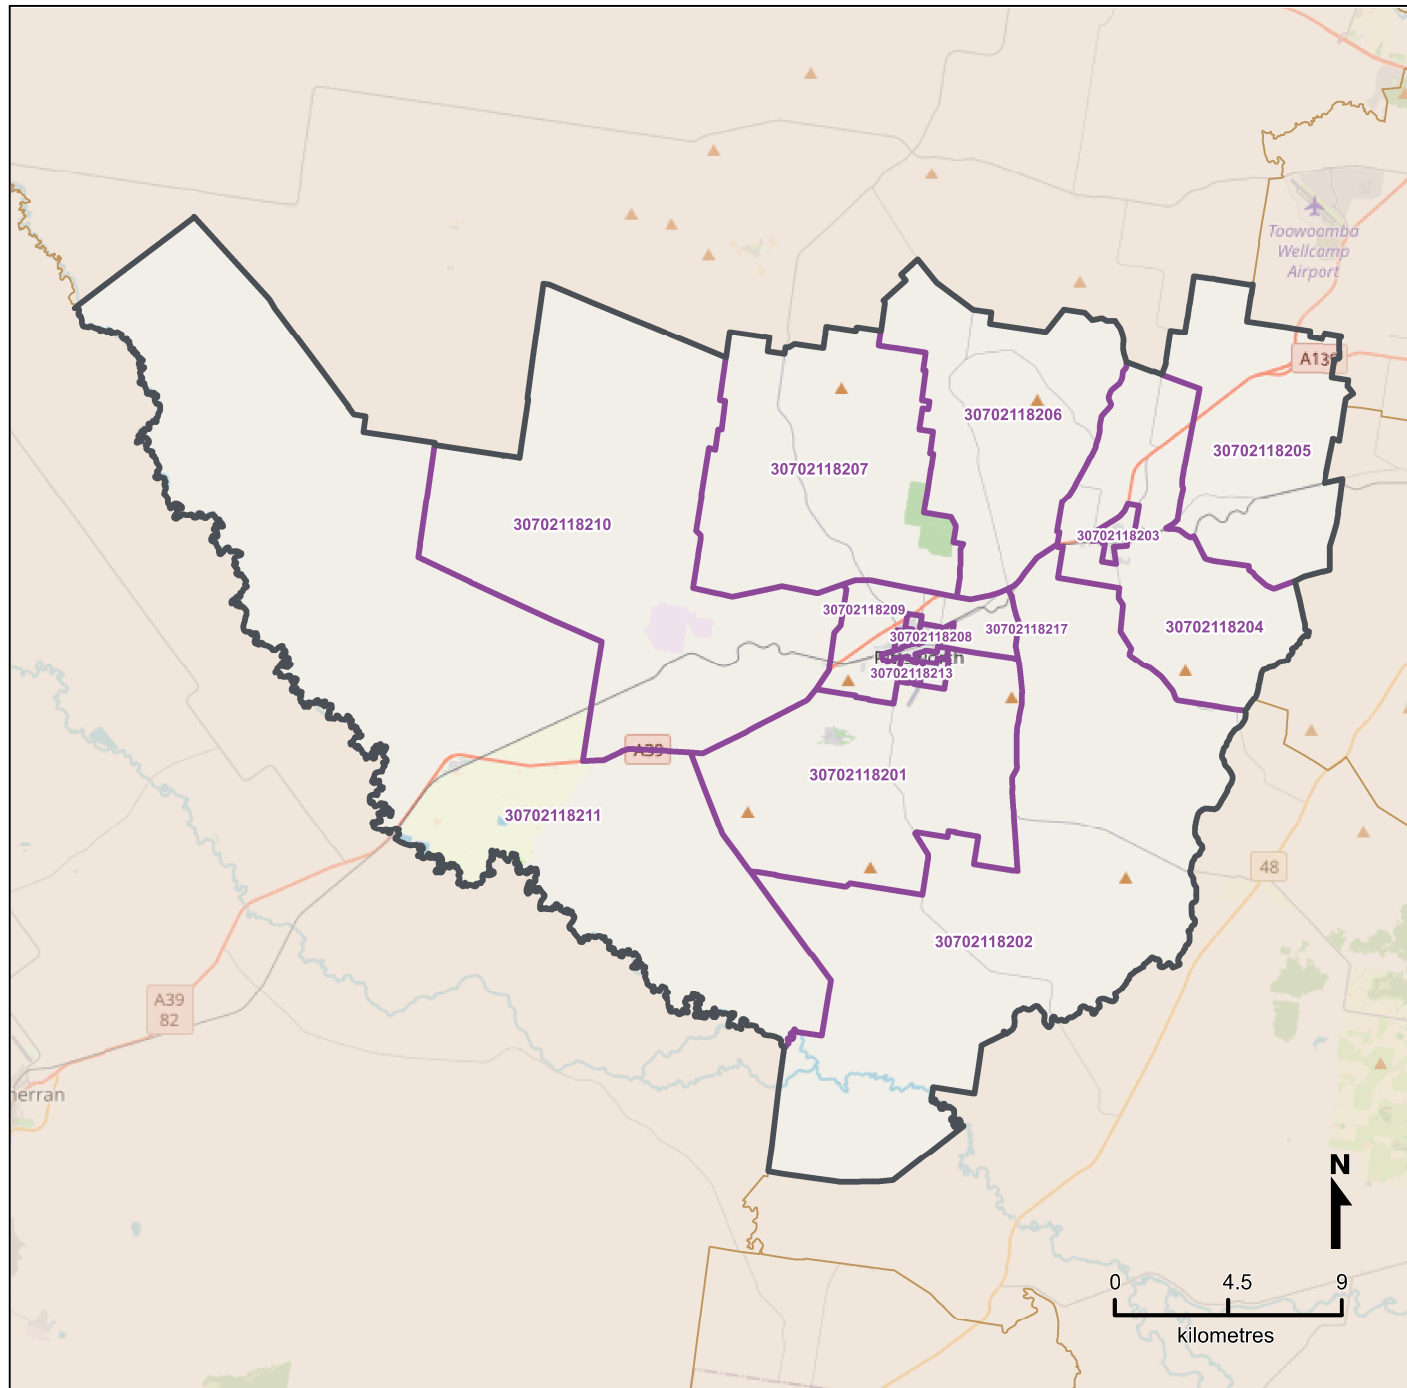

Queensland Statistical Areas, Level 1 (SA1), 2021 - SA1s within Pittsworth SA2

LEGEND

-  Selected SA2
-  Component SA1s
-  Neighbouring SA2s

Map features

-  Main roads
-  Parks
-  Railways
-  Waterways

Map produced by Queensland Government's Office,
Queensland Treasury
<https://www.qgso.qld.gov.au/geographies-maps/maps>

Data sourced from ABS 1270.0.55.001
© OpenStreetMap contributors (<https://openstreetmap.org/>)

 <https://creativecommons.org/licenses/by/4.0>

© The State of Queensland (Queensland Treasury) 2021