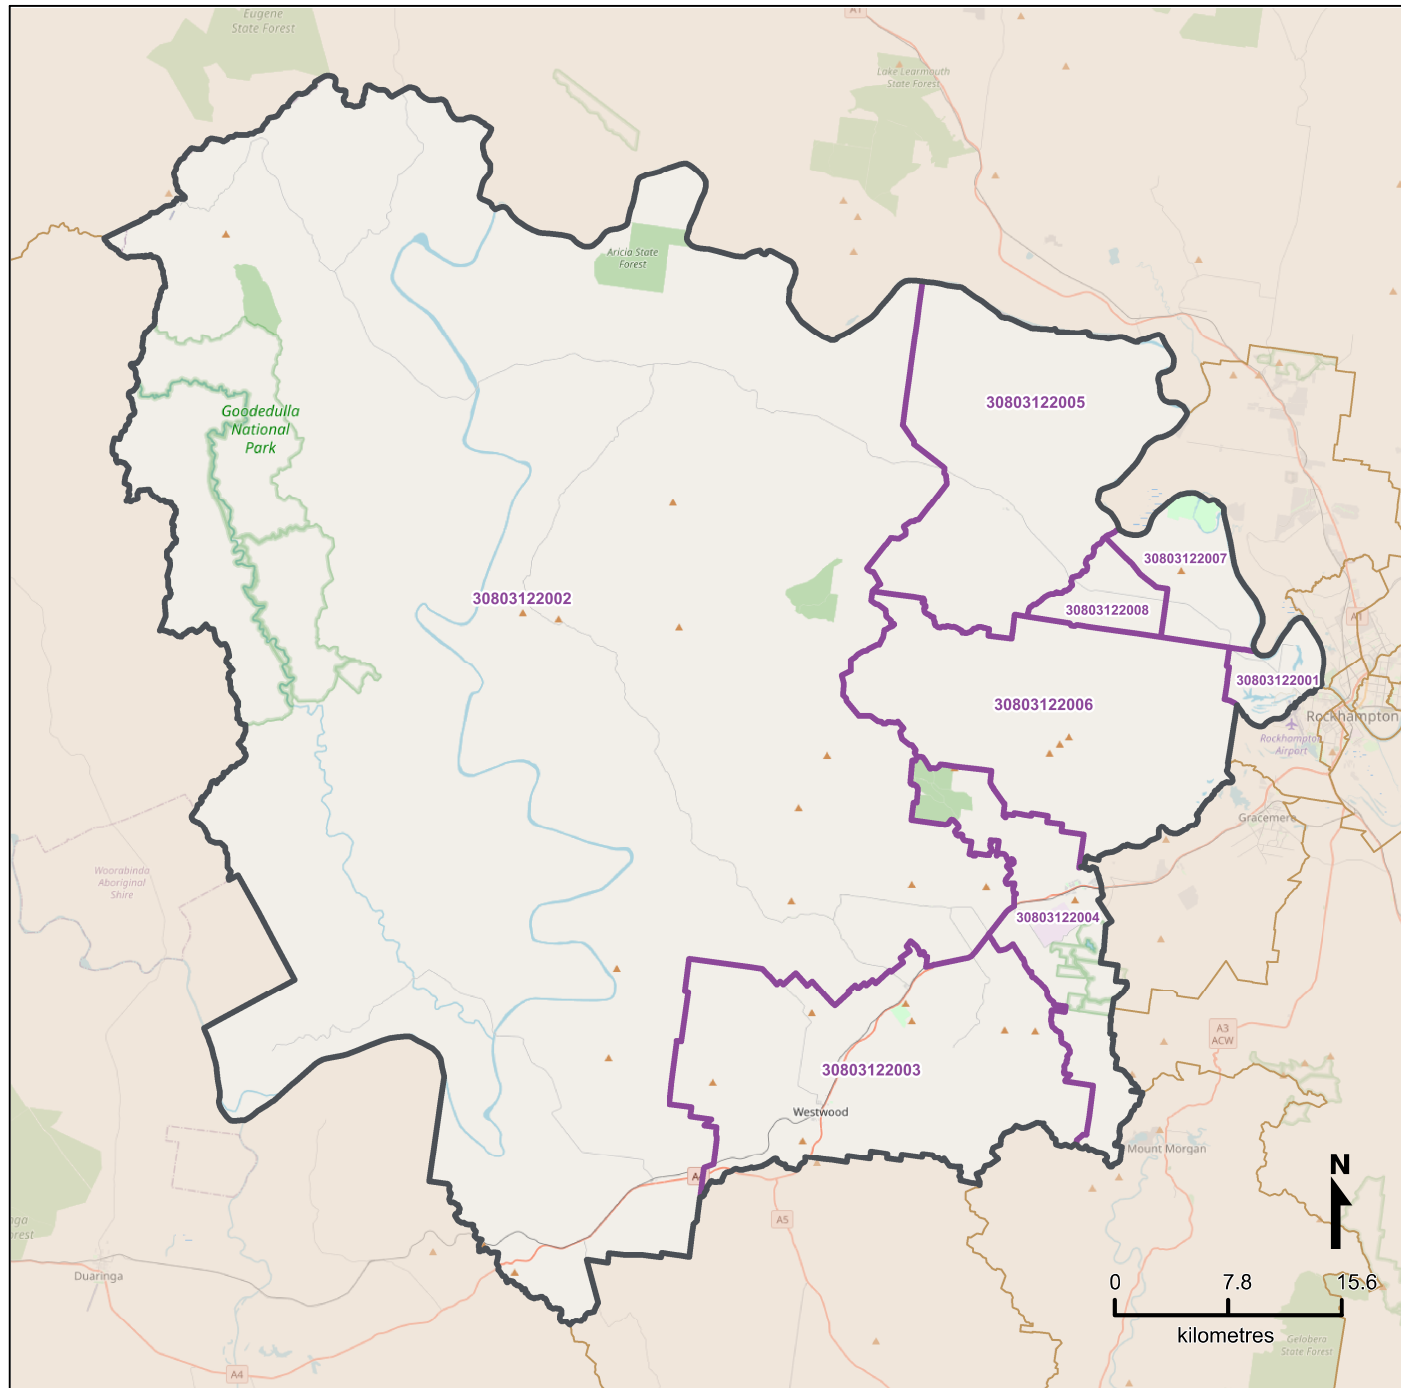

Queensland Statistical Areas, Level 1 (SA1), 2021 - SA1s within Rockhampton Surrounds - West SA2

LEGEND

-  Selected SA2
-  Component SA1s
-  Neighbouring SA2s

Map features

-  Main roads
-  Parks
-  Railways
-  Waterways

Map produced by Queensland Government's Office,
Queensland Treasury
<https://www.qgso.qld.gov.au/geographies-maps/maps>

Data sourced from ABS 1270.0.55.001
© OpenStreetMap contributors (<https://openstreetmap.org/>)