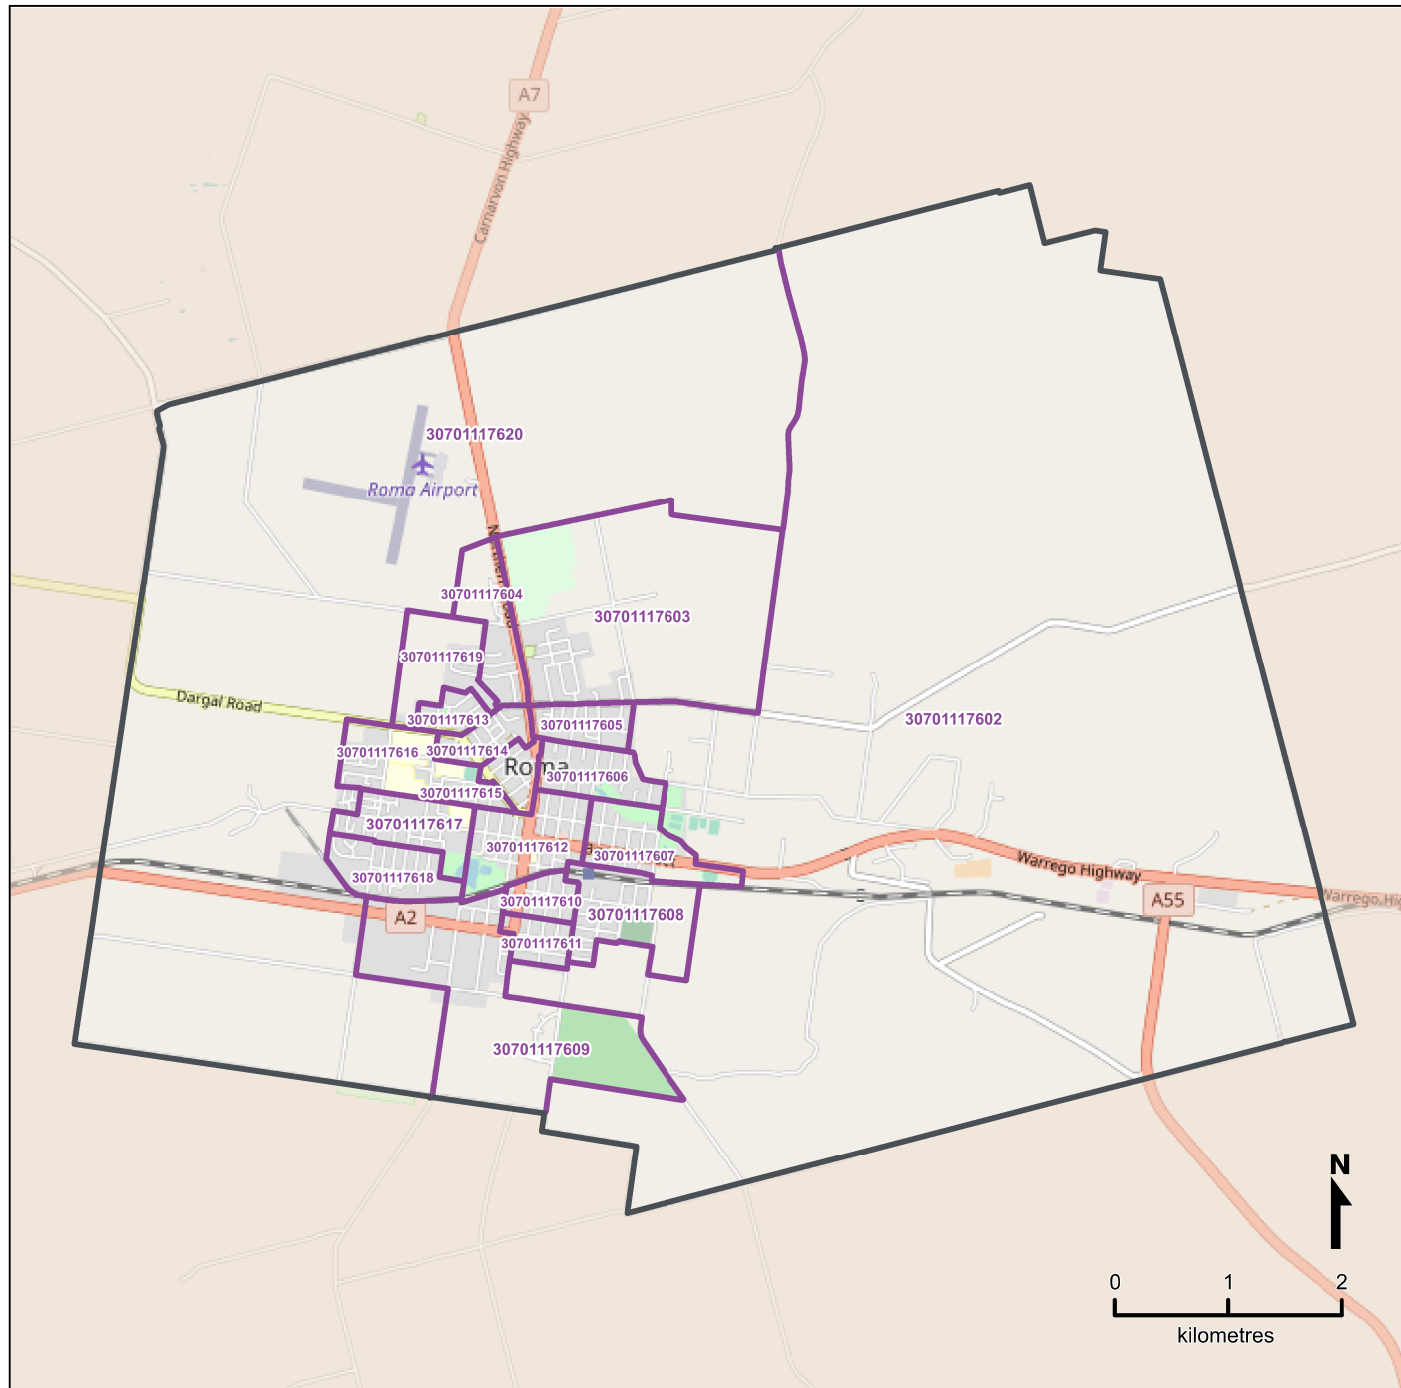

# Queensland Statistical Areas, Level 1 (SA1), 2021 - SA1s within Roma SA2

## LEGEND

-  Selected SA2
-  Component SA1s
-  Neighbouring SA2s

## Map features

-  Main roads
-  Parks
-  Railways
-  Waterways

Map produced by Queensland Government's Office,  
Queensland Treasury  
<https://www.qqso.qld.gov.au/geographies-maps/maps>

Data sourced from ABS 1270.0.55.001  
© OpenStreetMap contributors (<https://openstreetmap.org/>)