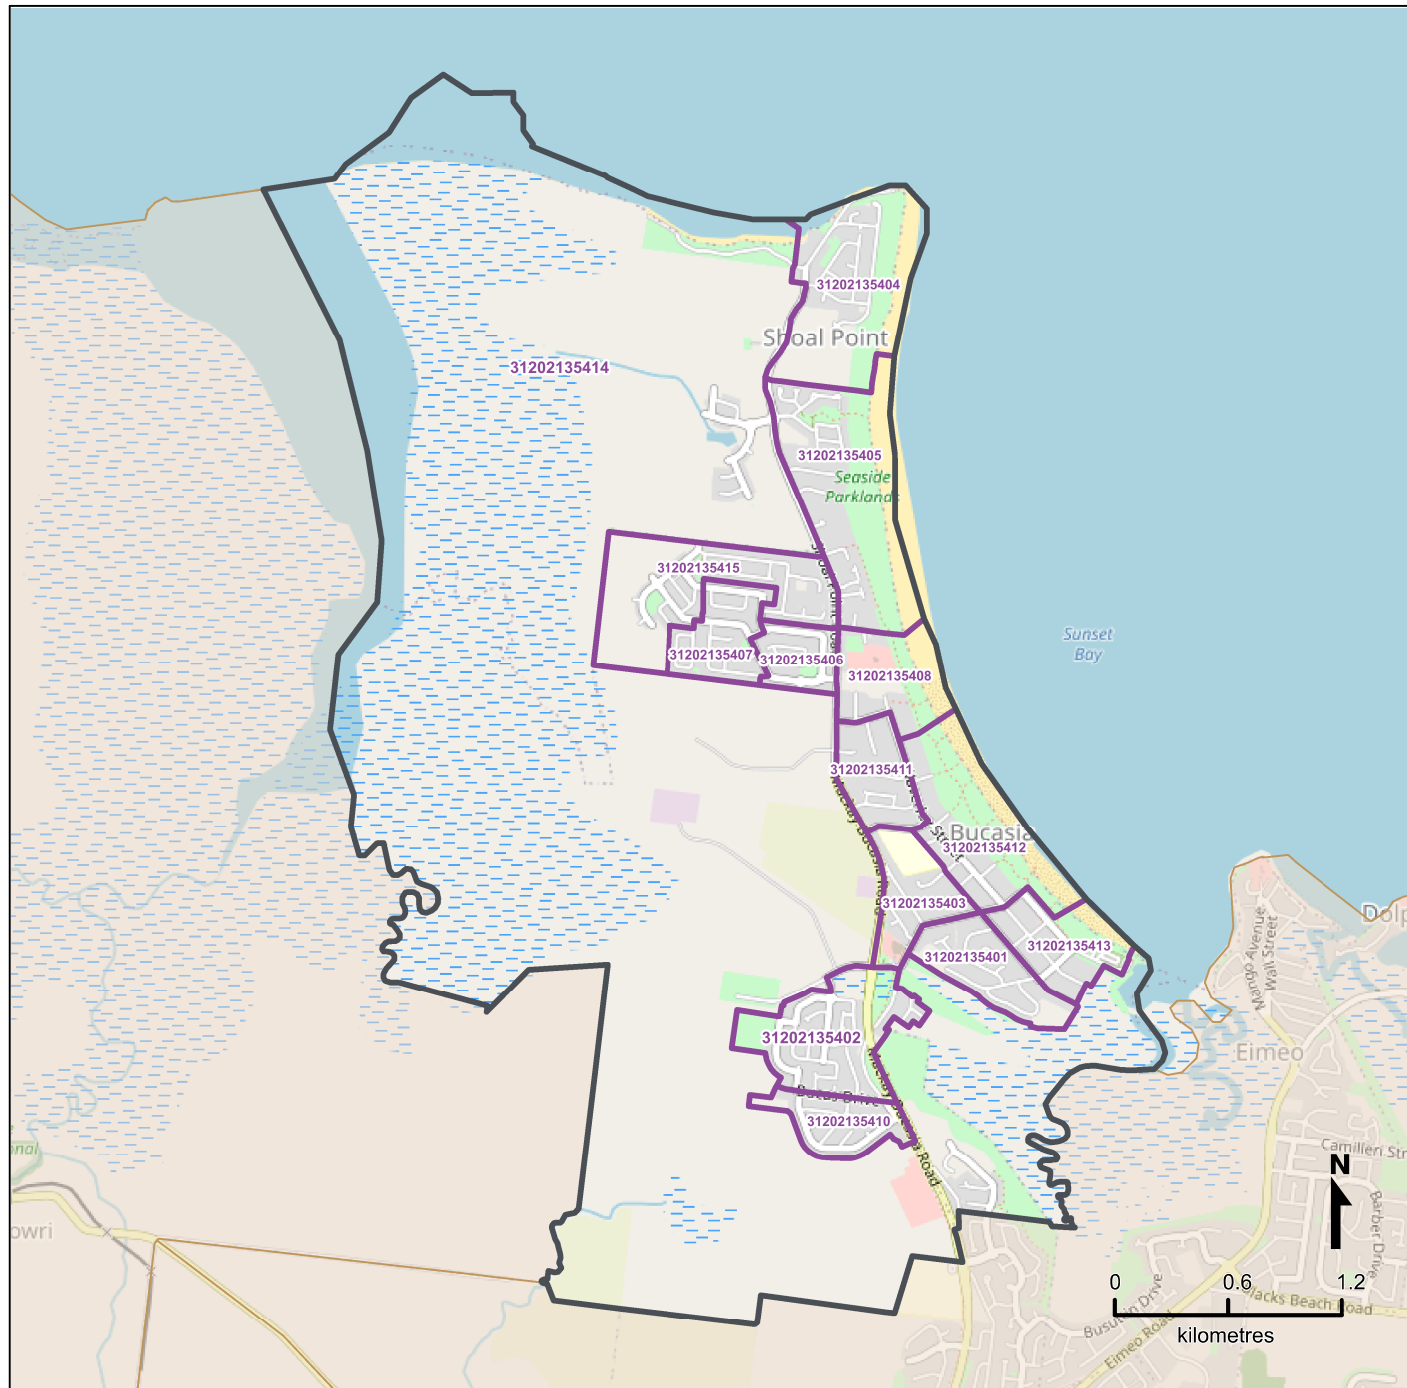

Queensland Statistical Areas, Level 1 (SA1), 2021 - SA1s within Shoal Point - Bucasia SA2

LEGEND

-  Selected SA2
-  Component SA1s
-  Neighbouring SA2s

Map features

-  Main roads
-  Parks
-  Railways
-  Waterways

Map produced by Queensland Government's Office,
Queensland Treasury
<https://www.qgso.qld.gov.au/geographies-maps/maps>

Data sourced from ABS 1270.0.55.001
© OpenStreetMap contributors (<https://openstreetmap.org/>)