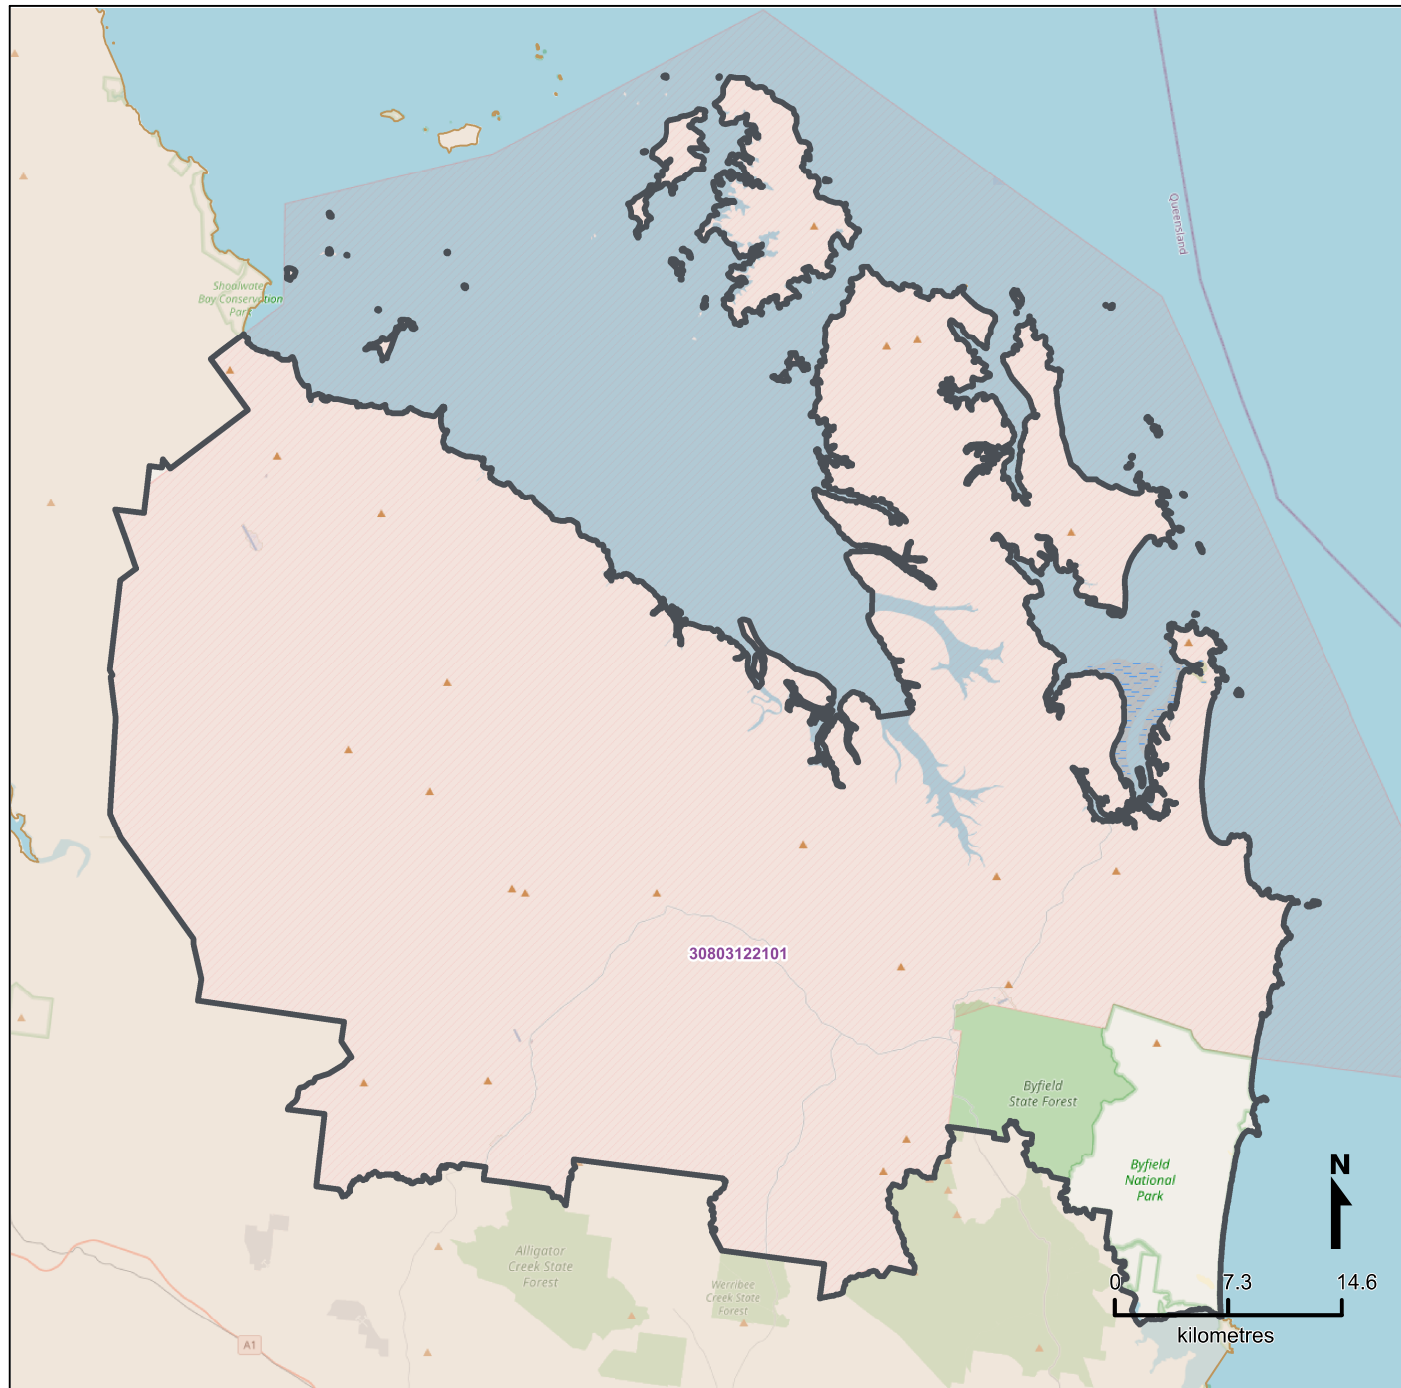

# Queensland Statistical Areas, Level 1 (SA1), 2021 - SA1s within Shoalwater Bay SA2

## LEGEND

-  Selected SA2
-  Component SA1s
-  Neighbouring SA2s

## Map features

-  Main roads
-  Parks
-  Railways
-  Waterways

Map produced by Queensland Government's Office,  
Queensland Treasury  
<https://www.qgso.qld.gov.au/geographies-maps/maps>

Data sourced from ABS 1270.0.55.001  
© OpenStreetMap contributors (<https://openstreetmap.org/>)