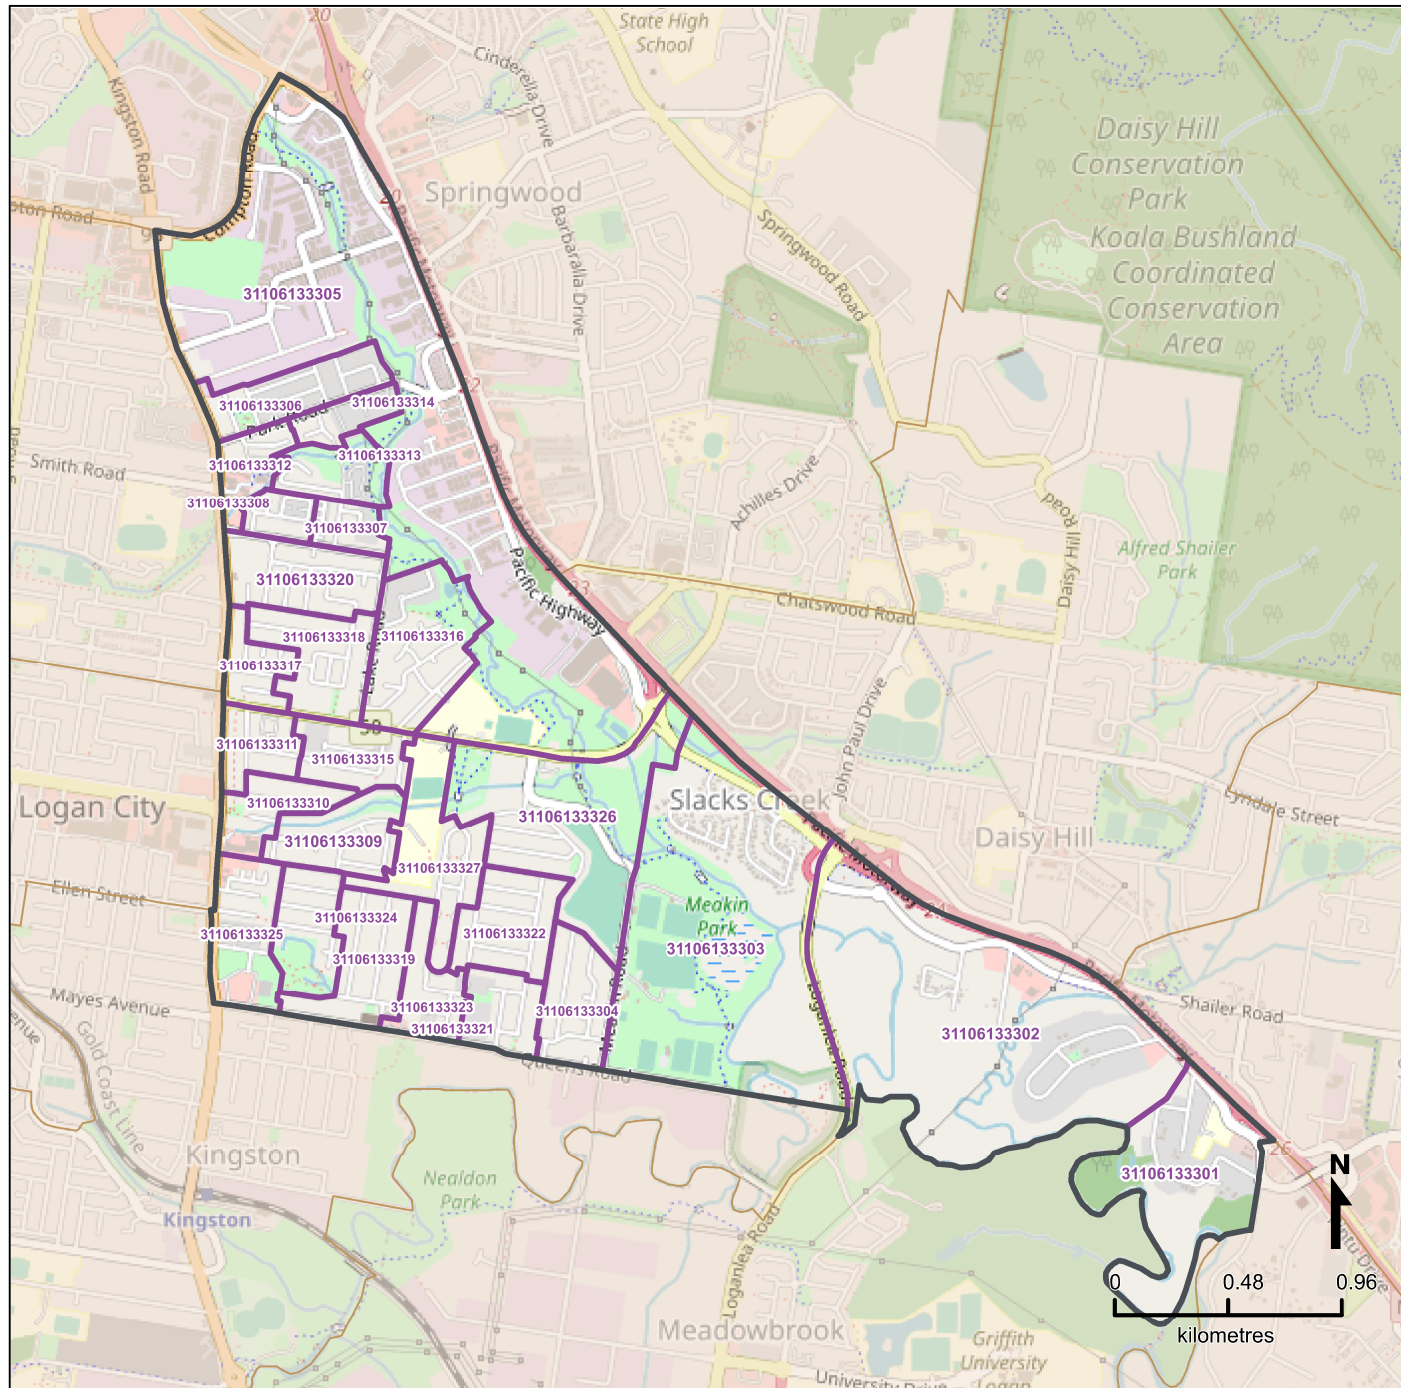

Queensland Statistical Areas, Level 1 (SA1), 2021 - SA1s within Slacks Creek SA2

LEGEND

- Selected SA2
- Component SA1s
- Neighbouring SA2s

Map features

- Main roads
- Parks
- Railways
- Waterways

Map produced by Queensland Government's Office, Queensland Treasury
<https://www.qgso.qld.gov.au/geographies-maps/maps>

Data sourced from ABS 1270.0.55.001
 © OpenStreetMap contributors (<https://openstreetmap.org/>)

<https://creativecommons.org/licenses/by/4.0>

© The State of Queensland (Queensland Treasury) 2021