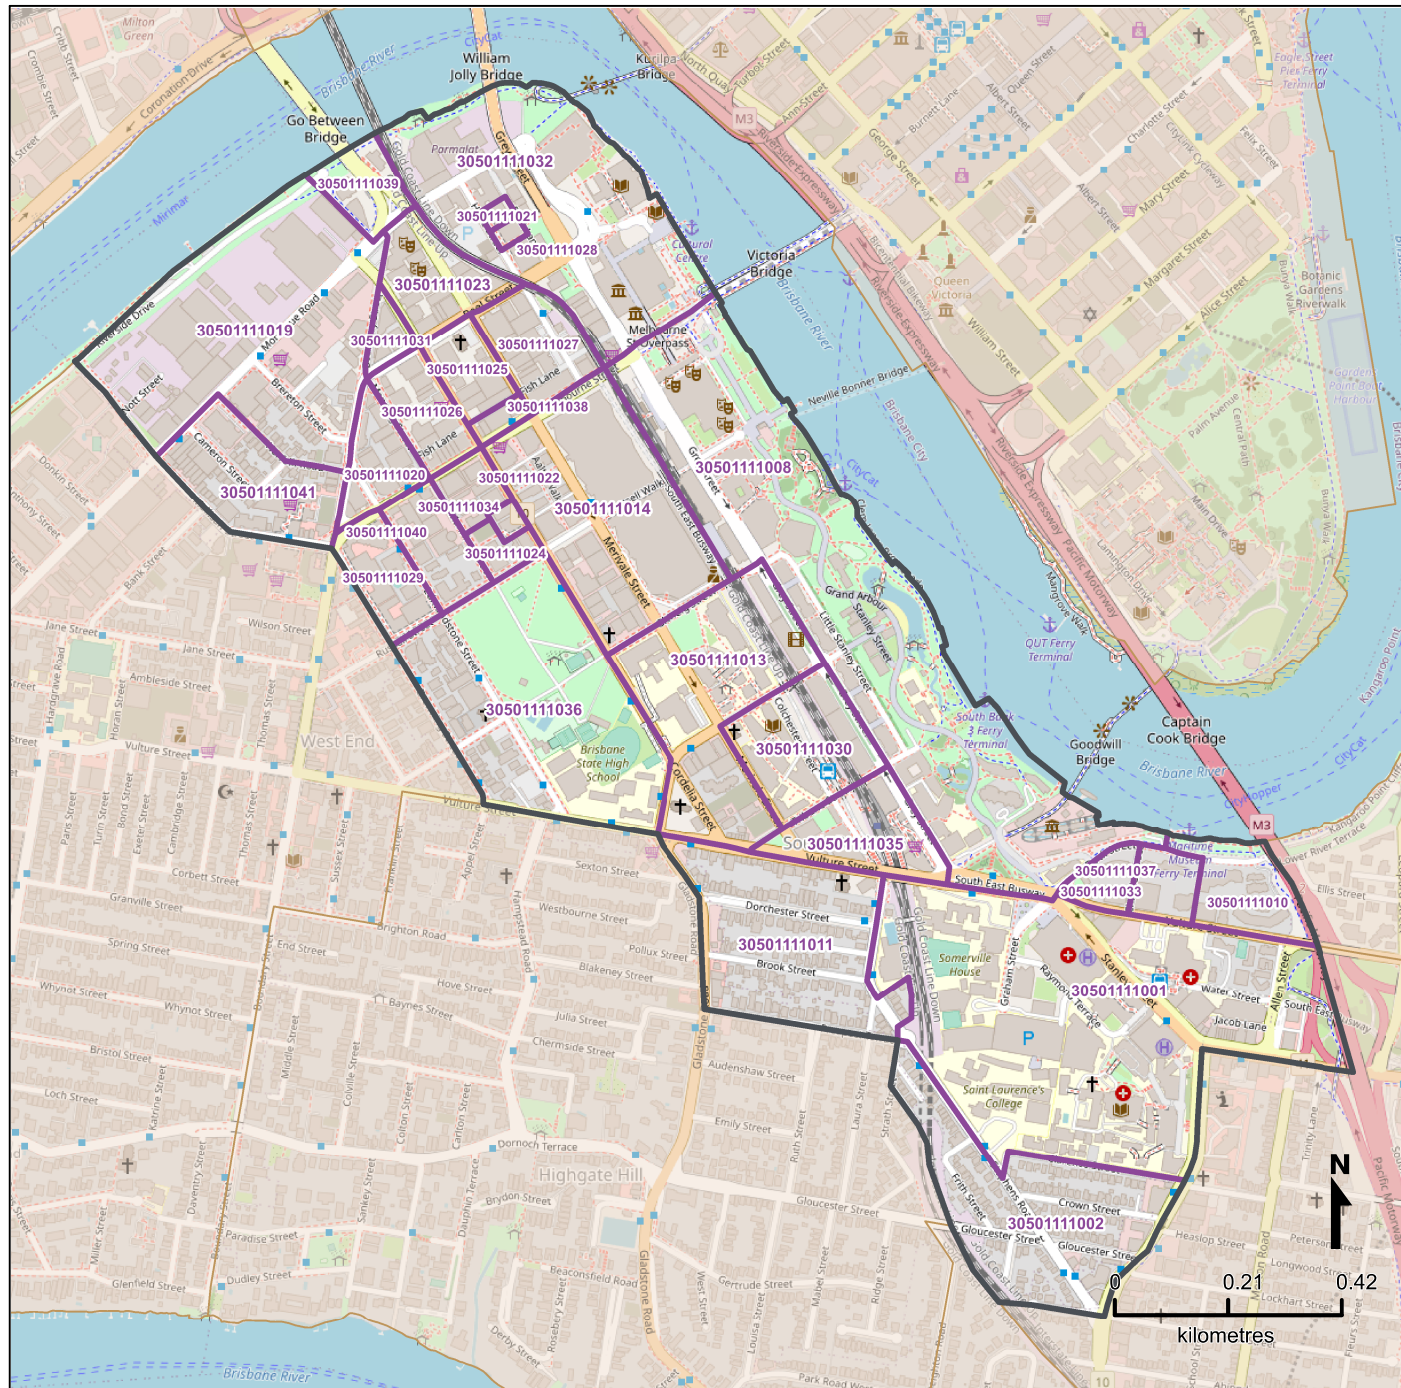

Queensland Statistical Areas, Level 1 (SA1), 2021 - SA1s within South Brisbane SA2

LEGEND

- Selected SA2
- Component SA1s
- Neighbouring SA2s

Map features

- Main roads
- Parks
- Railways
- Waterways

Map produced by Queensland Government's Office,
Queensland Treasury
<https://www.qgso.qld.gov.au/geographies-maps/maps>

Data sourced from ABS 1270.0.55.001
© OpenStreetMap contributors (<https://openstreetmap.org/>)

<https://creativecommons.org/licenses/by/4.0>

© The State of Queensland (Queensland Treasury) 2021