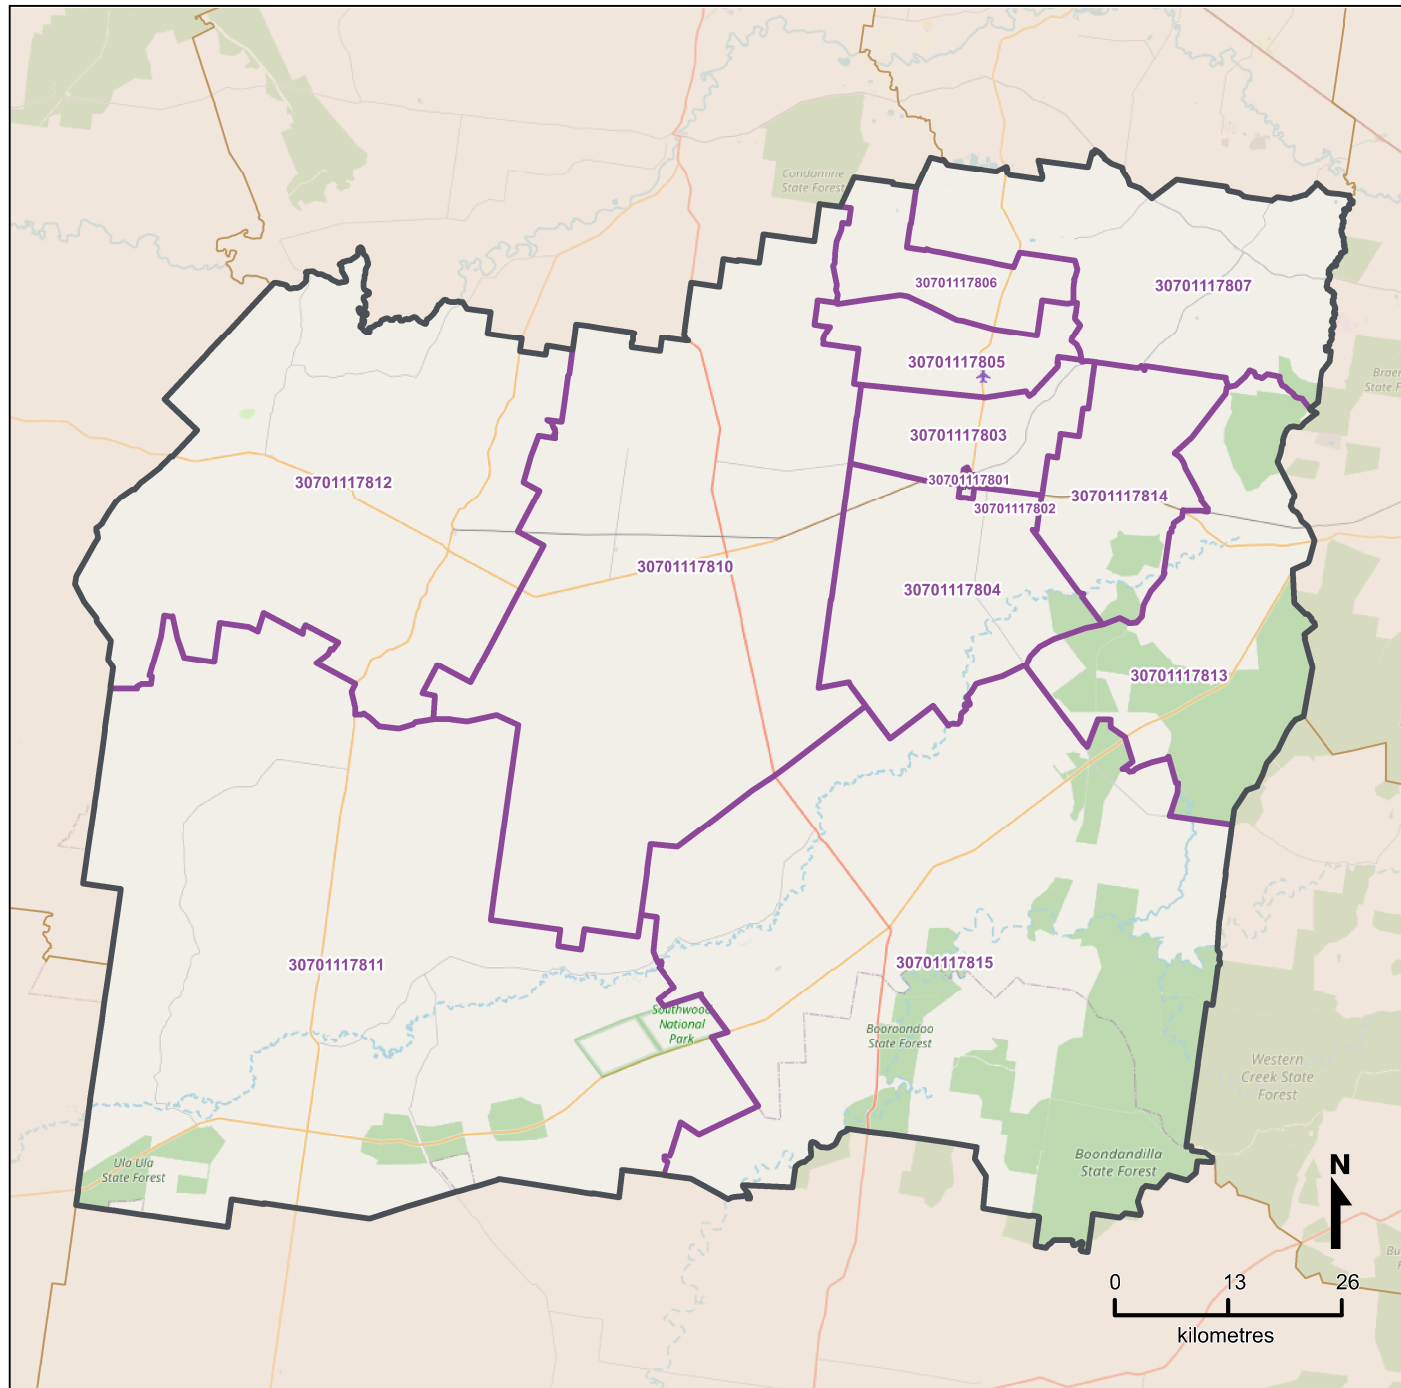

Queensland Statistical Areas, Level 1 (SA1), 2021 - SA1s within Tara SA2

LEGEND

-  Selected SA2
-  Component SA1s
-  Neighbouring SA2s

Map features

-  Main roads
-  Parks
-  Railways
-  Waterways

Map produced by Queensland Government's Office,
Queensland Treasury
<https://www.qgso.qld.gov.au/geographies-maps/maps>

Data sourced from ABS 1270.0.55.001
© OpenStreetMap contributors (<https://openstreetmap.org/>)

 <https://creativecommons.org/licenses/by/4.0>

© The State of Queensland (Queensland Treasury) 2021