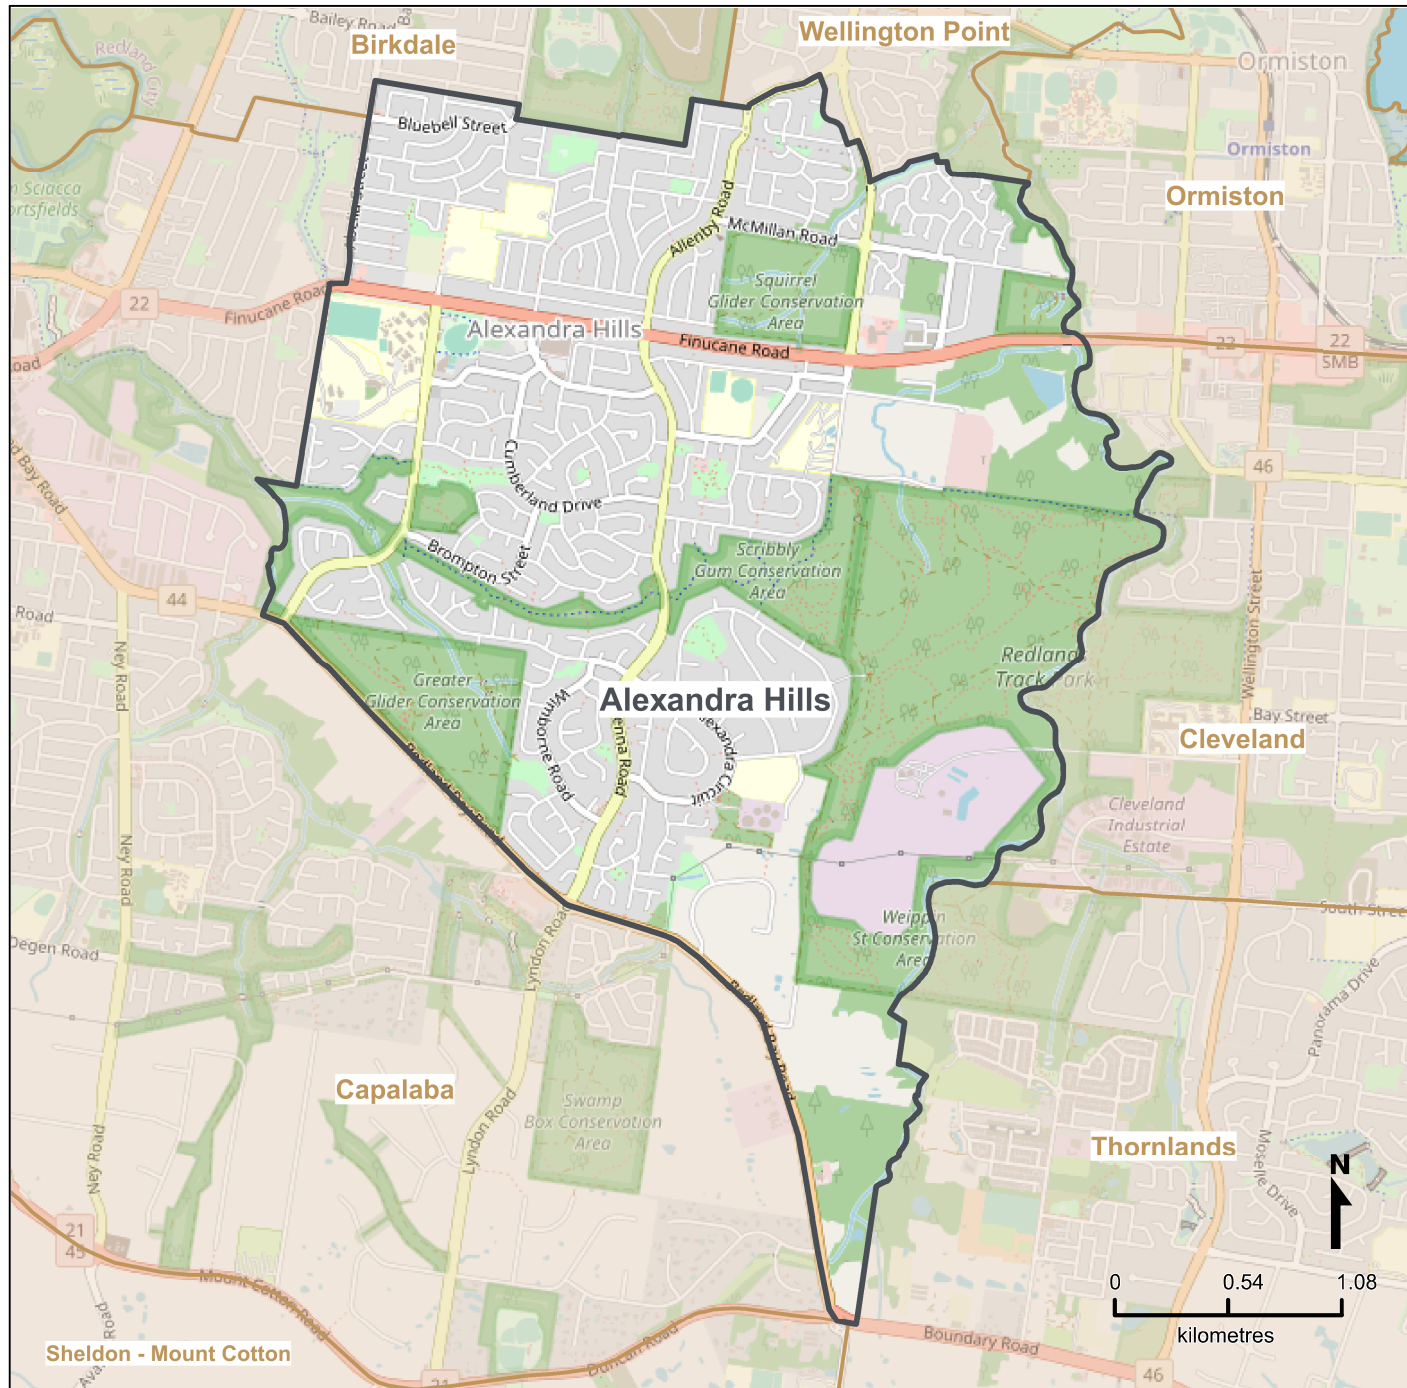

# Queensland Statistical Areas, Level 2 (SA2), 2021 - Alexandra Hills (ASGS Code 301011001)

## LEGEND

-  Selected SA2
  -  Neighbouring SA2s
- Map features**
-  Main roads
  -  Railways
  -  Parks
  -  Waterways

Map produced by Queensland Government's Office,  
Queensland Treasury  
<https://www.qgso.qld.gov.au/geographies-maps/maps>

Data sourced from ABS 1270.0.55.001  
© OpenStreetMap contributors (<https://openstreetmap.org/>)

 <https://creativecommons.org/licenses/by/4.0>

© The State of Queensland (Queensland Treasury) 2021