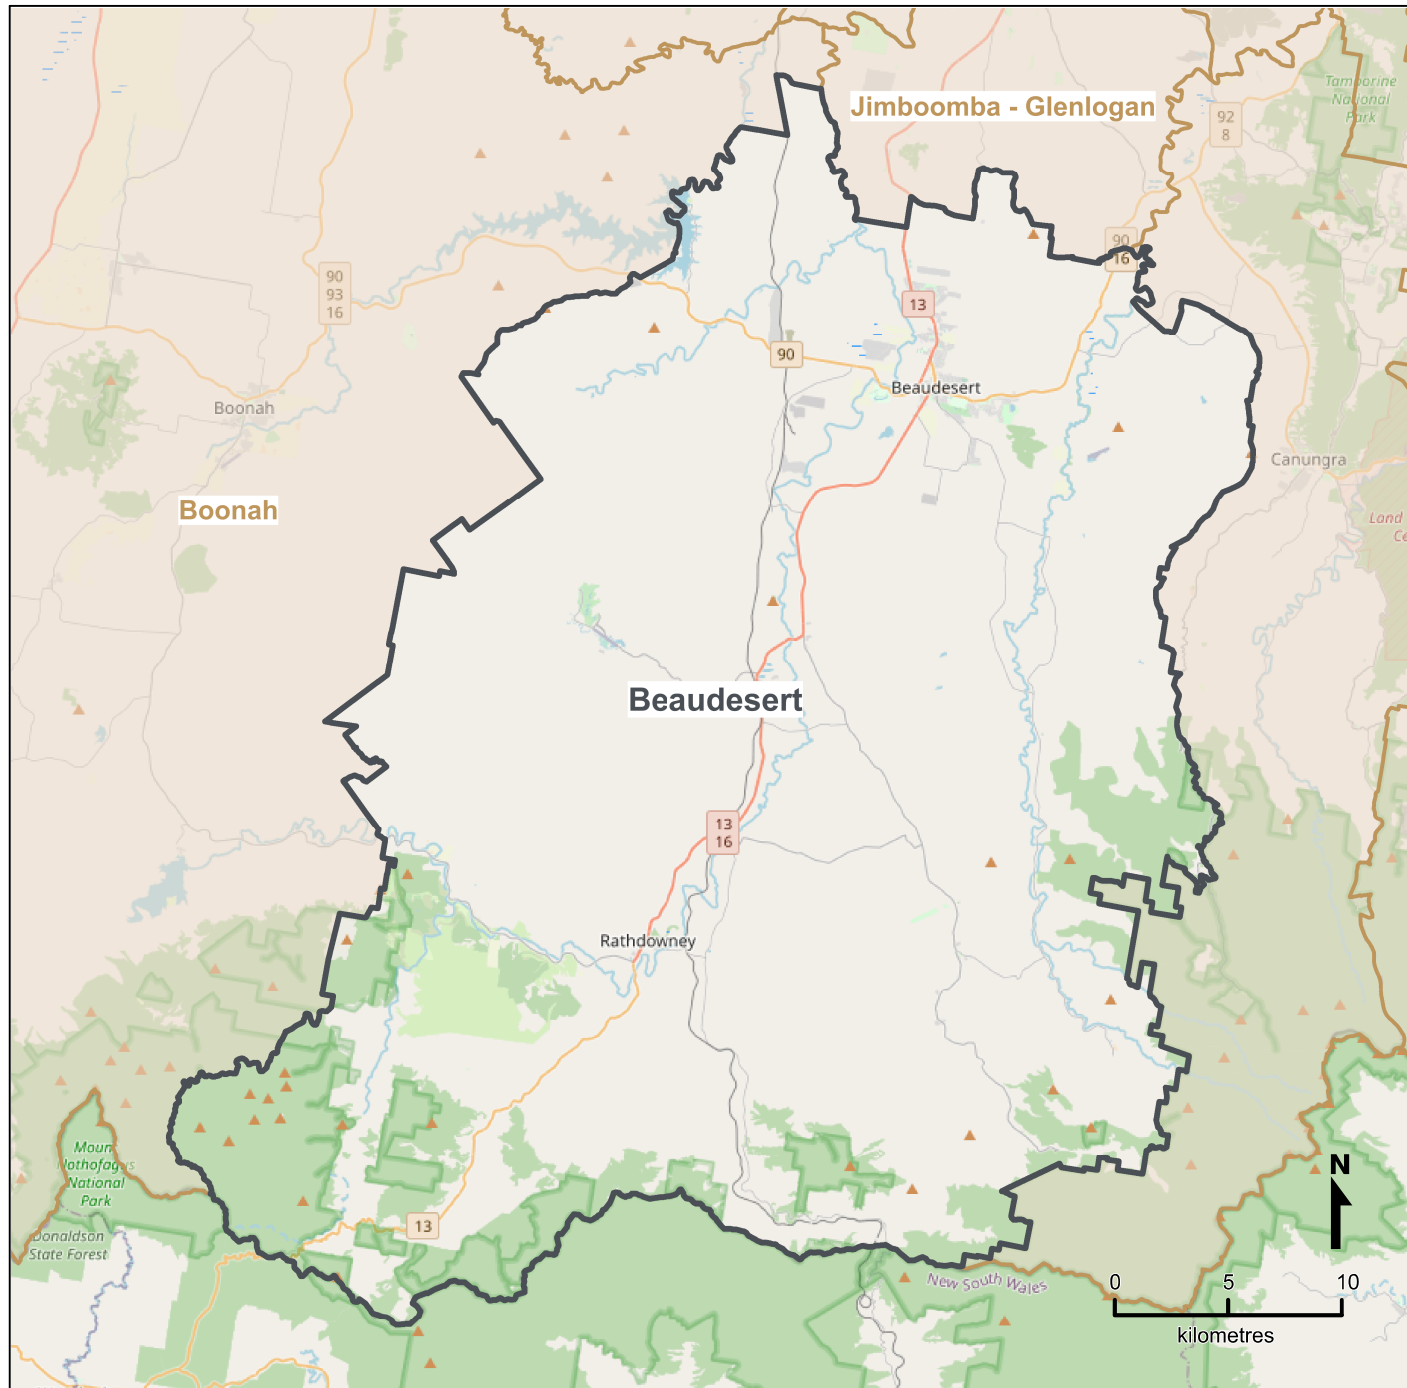

# Queensland Statistical Areas, Level 2 (SA2), 2021 - Beaudesert (ASGS Code 311011305)

## LEGEND

- Selected SA2
- Neighbouring SA2s
- Map features**
  - Main roads
  - Railways
  - Parks
  - Waterways

Map produced by Queensland Government's Office,  
Queensland Treasury  
<https://www.qgso.qld.gov.au/geographies-maps/maps>

Data sourced from ABS 1270.0.55.001  
© OpenStreetMap contributors (<https://openstreetmap.org/>)

<https://creativecommons.org/licenses/by/4.0>

© The State of Queensland (Queensland Treasury) 2021