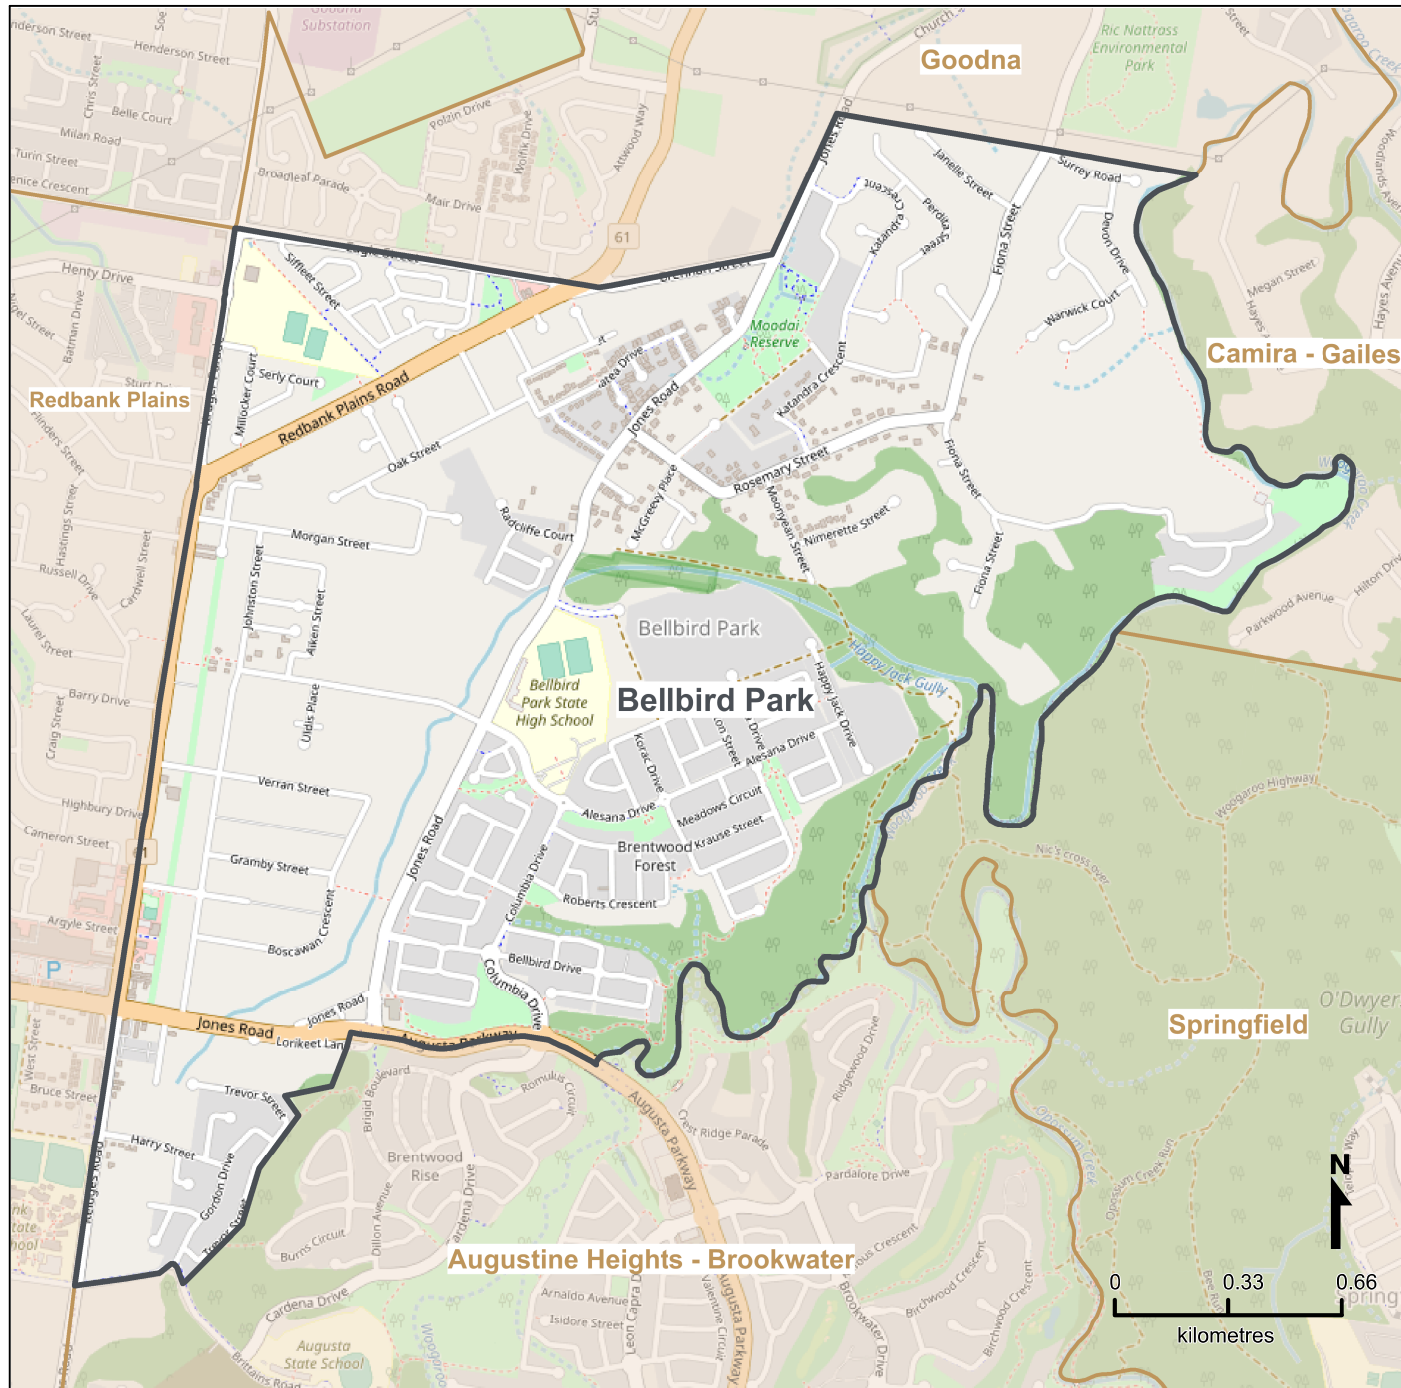

# Queensland Statistical Areas, Level 2 (SA2), 2021 - Bellbird Park (ASGS Code 310041566)

**LEGEND**

- Selected SA2
- Neighbouring SA2s

**Map features**

- Main roads
- Railways
- Parks
- Waterways

Map produced by Queensland Government's Office, Queensland Treasury  
<https://www.qgso.qld.gov.au/geographies-maps/maps>

Data sourced from ABS 1270.0.55.001  
 © OpenStreetMap contributors (<https://openstreetmap.org/>)

<https://creativecommons.org/licenses/by/4.0>

© The State of Queensland (Queensland Treasury) 2021