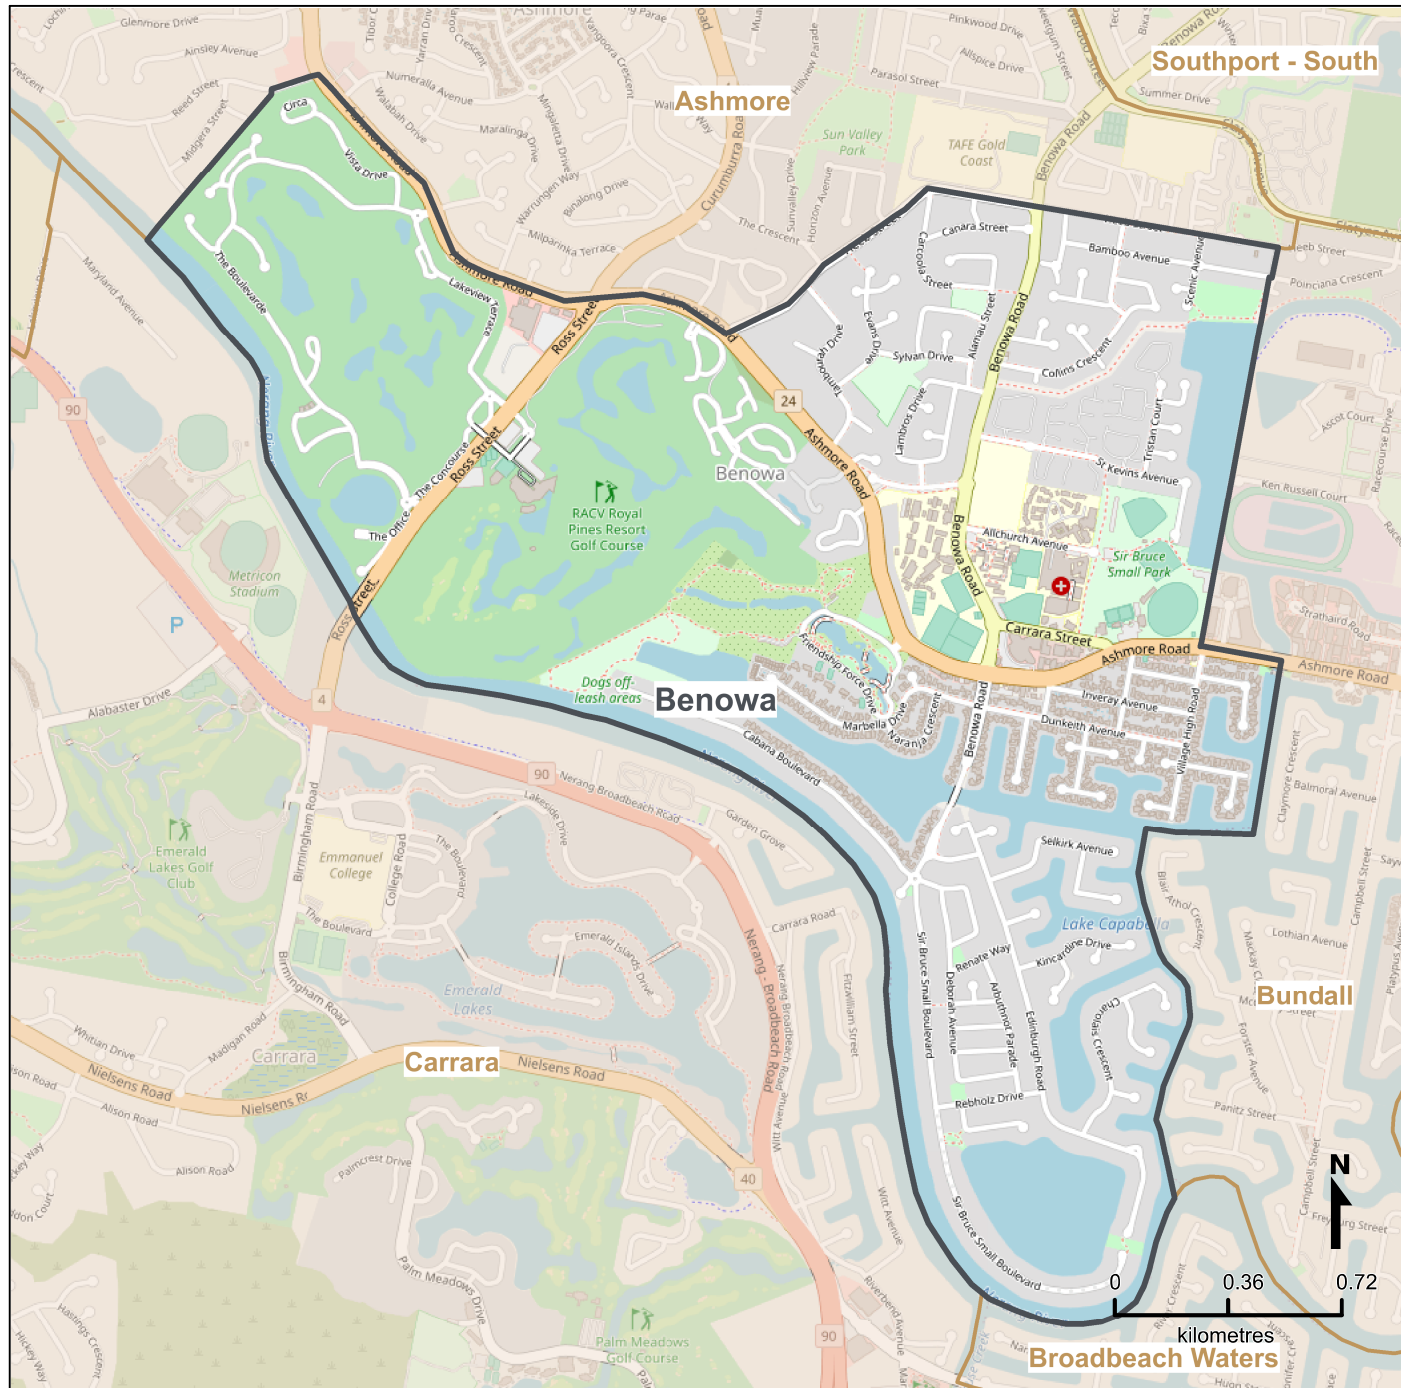

Queensland Statistical Areas, Level 2 (SA2), 2021 - Benowa (ASGS Code 309101267)

Map produced by Queensland Government's Office, Queensland Treasury
<https://www.qgso.qld.gov.au/geographies-maps/maps>

Data sourced from ABS 1270.0.55.001
 © OpenStreetMap contributors (<https://openstreetmap.org/>)