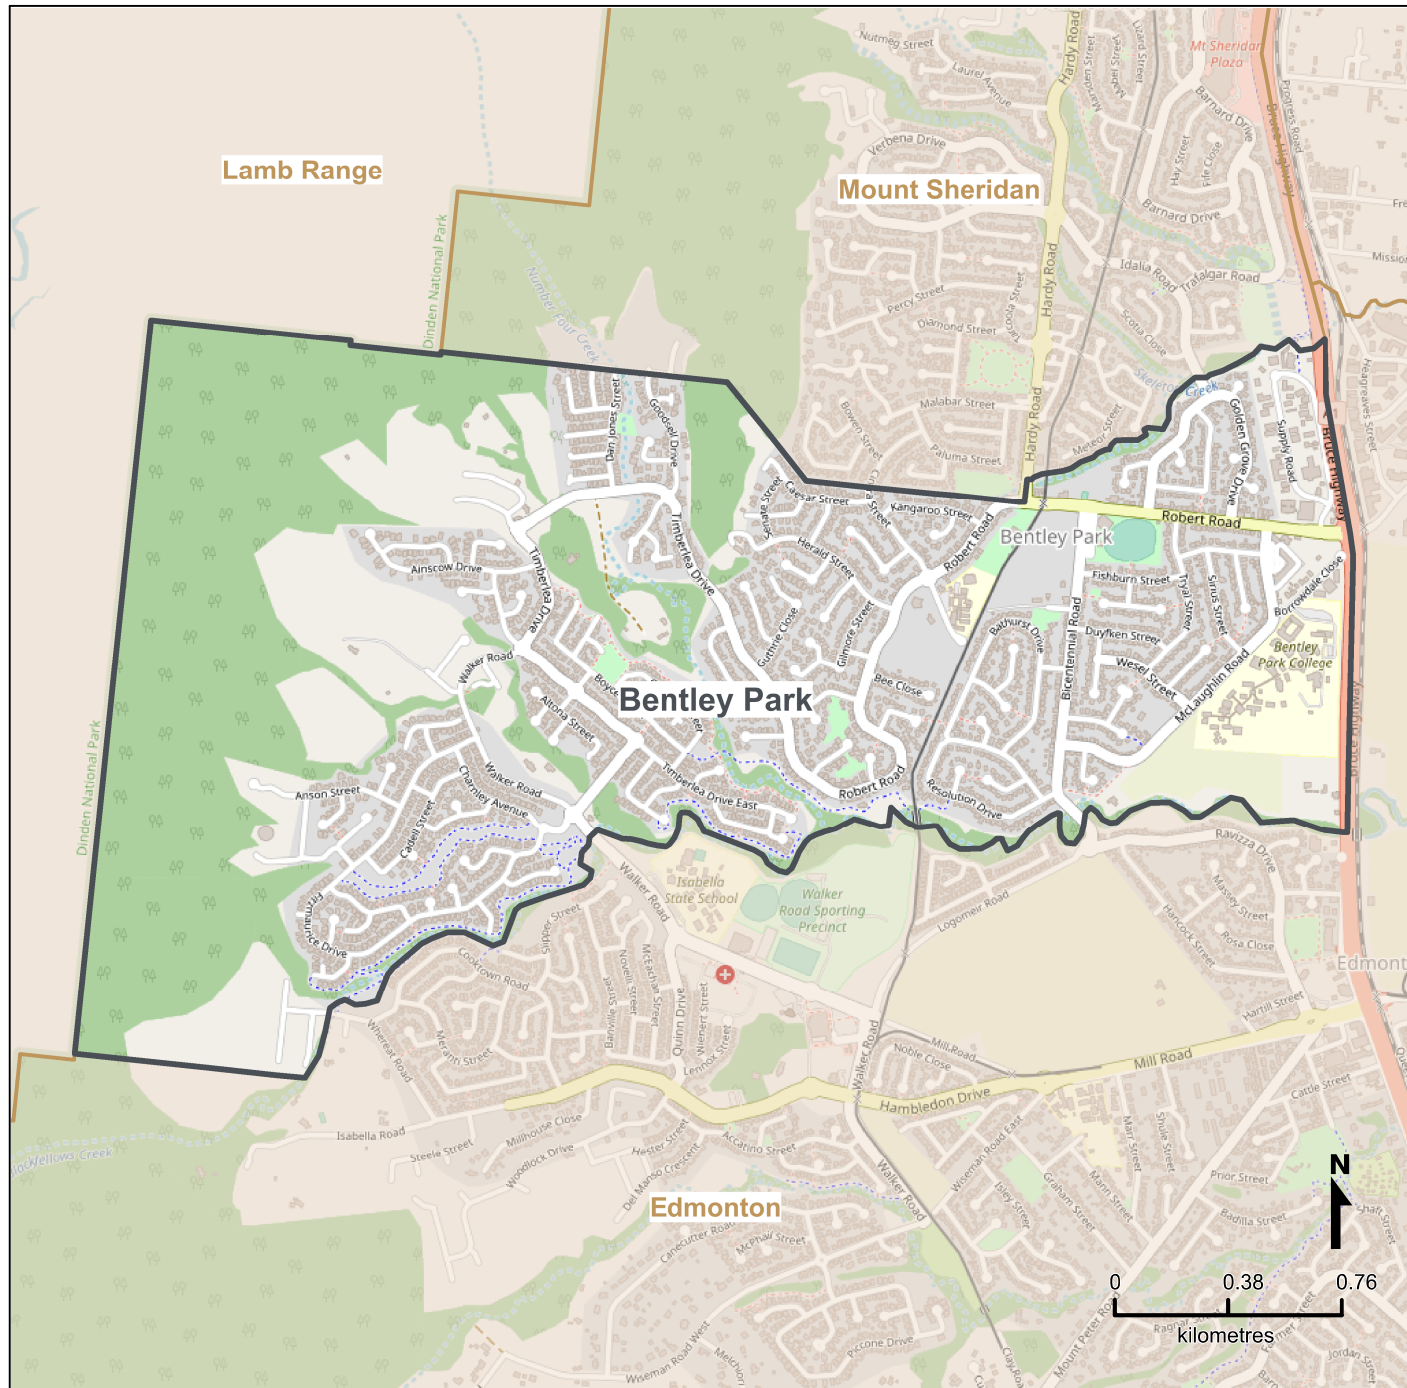

Queensland Statistical Areas, Level 2 (SA2), 2021 - Bentley Park (ASGS Code 306021144)

LEGEND

- Selected SA2
 - Neighbouring SA2s
- Map features**
- Main roads
 - Parks
 - Railways
 - Waterways

Map produced by Queensland Government's Office,
Queensland Treasury
<https://www.qgso.qld.gov.au/geographies-maps/maps>

Data sourced from ABS 1270.0.55.001
© OpenStreetMap contributors (<https://openstreetmap.org/>)

<https://creativecommons.org/licenses/by/4.0>

© The State of Queensland (Queensland Treasury) 2021