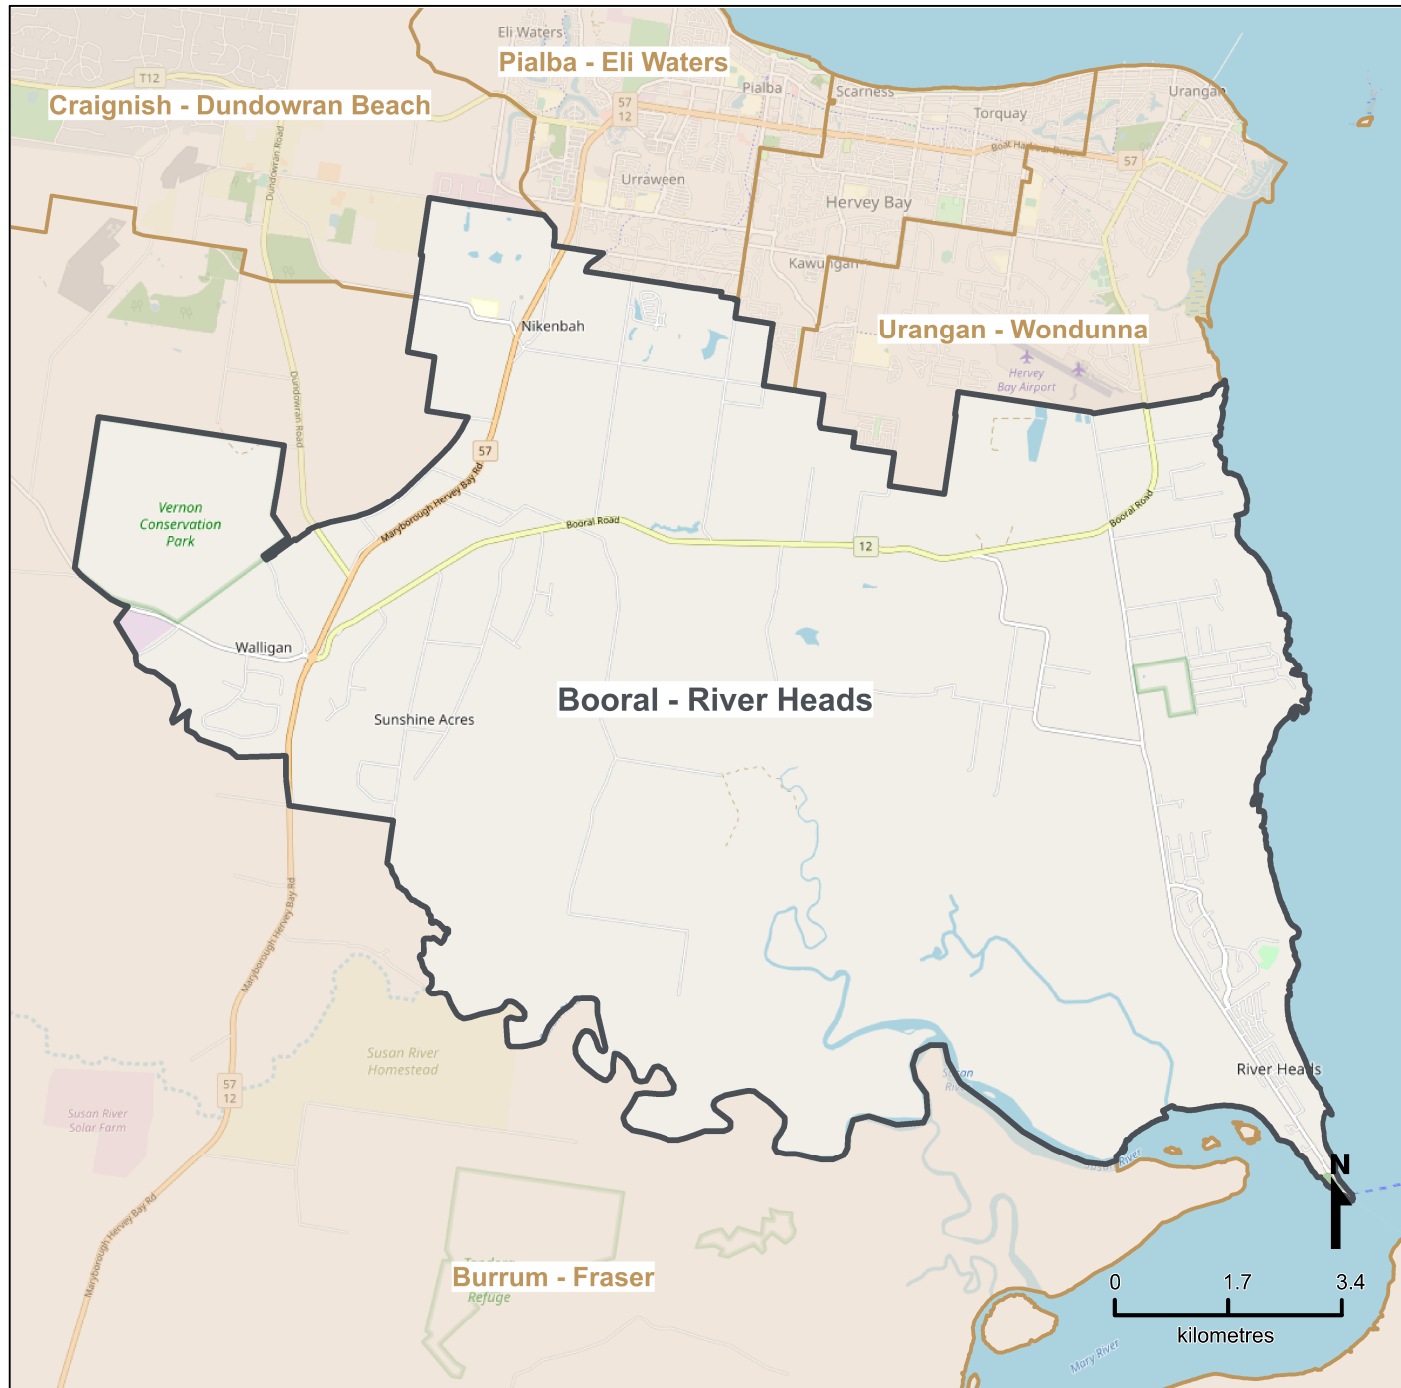

Queensland Statistical Areas, Level 2 (SA2), 2021 - Booral - River Heads (ASGS Code 319041516)

LEGEND

- Selected SA2
 - Neighbouring SA2s
- Map features**
- Main roads
 - Parks
 - Railways
 - Waterways

Map produced by Queensland Government's Office,
Queensland Treasury
<https://www.qgso.qld.gov.au/geographies-maps/maps>

Data sourced from ABS 1270.0.55.001
© OpenStreetMap contributors (<https://openstreetmap.org/>)

<https://creativecommons.org/licenses/by/4.0>

© The State of Queensland (Queensland Treasury) 2021