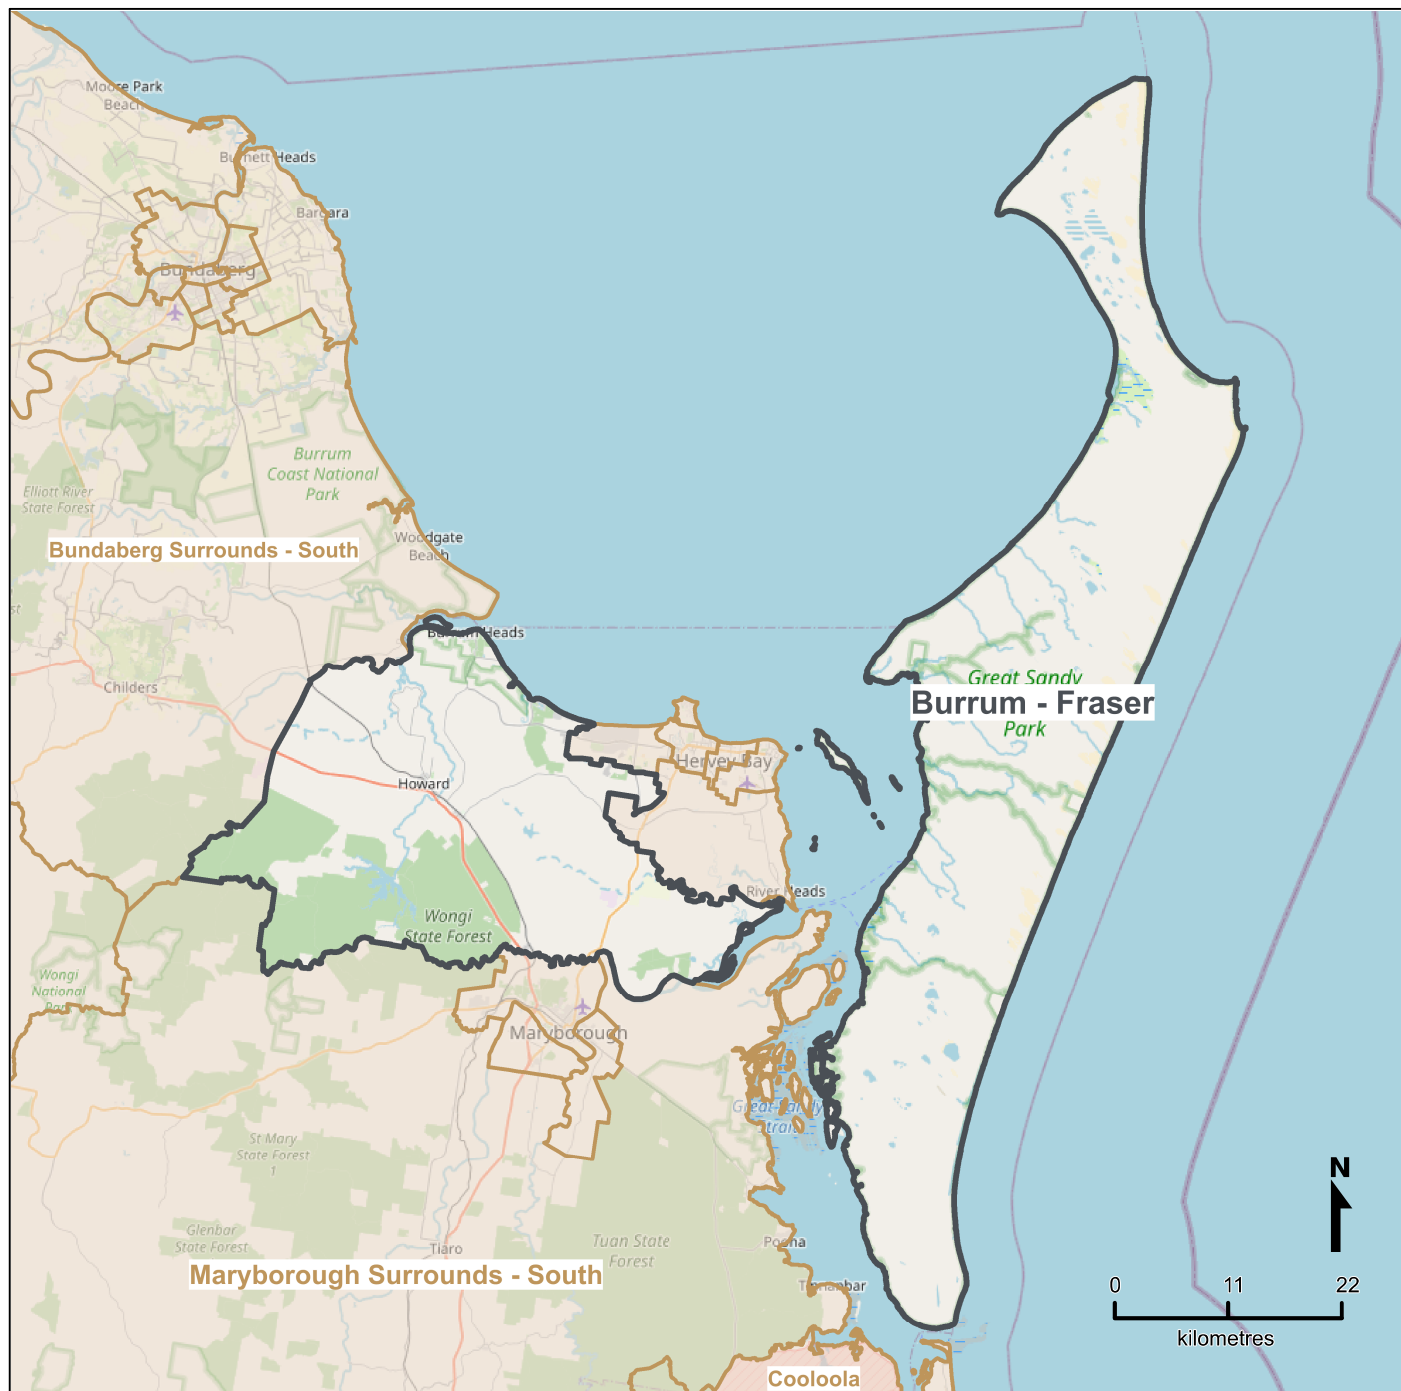

Queensland Statistical Areas, Level 2 (SA2), 2021 - Burrum - Fraser (ASGS Code 319051522)

LEGEND

- Selected SA2
 - Neighbouring SA2s
- Map features**
- Main roads
 - Parks
 - Railways
 - Waterways

Map produced by Queensland Government's Office,
Queensland Treasury
<https://www.qgso.qld.gov.au/geographies-maps/maps>

Data sourced from ABS 1270.0.55.001
© OpenStreetMap contributors (<https://openstreetmap.org/>)

<https://creativecommons.org/licenses/by/4.0>

© The State of Queensland (Queensland Treasury) 2021