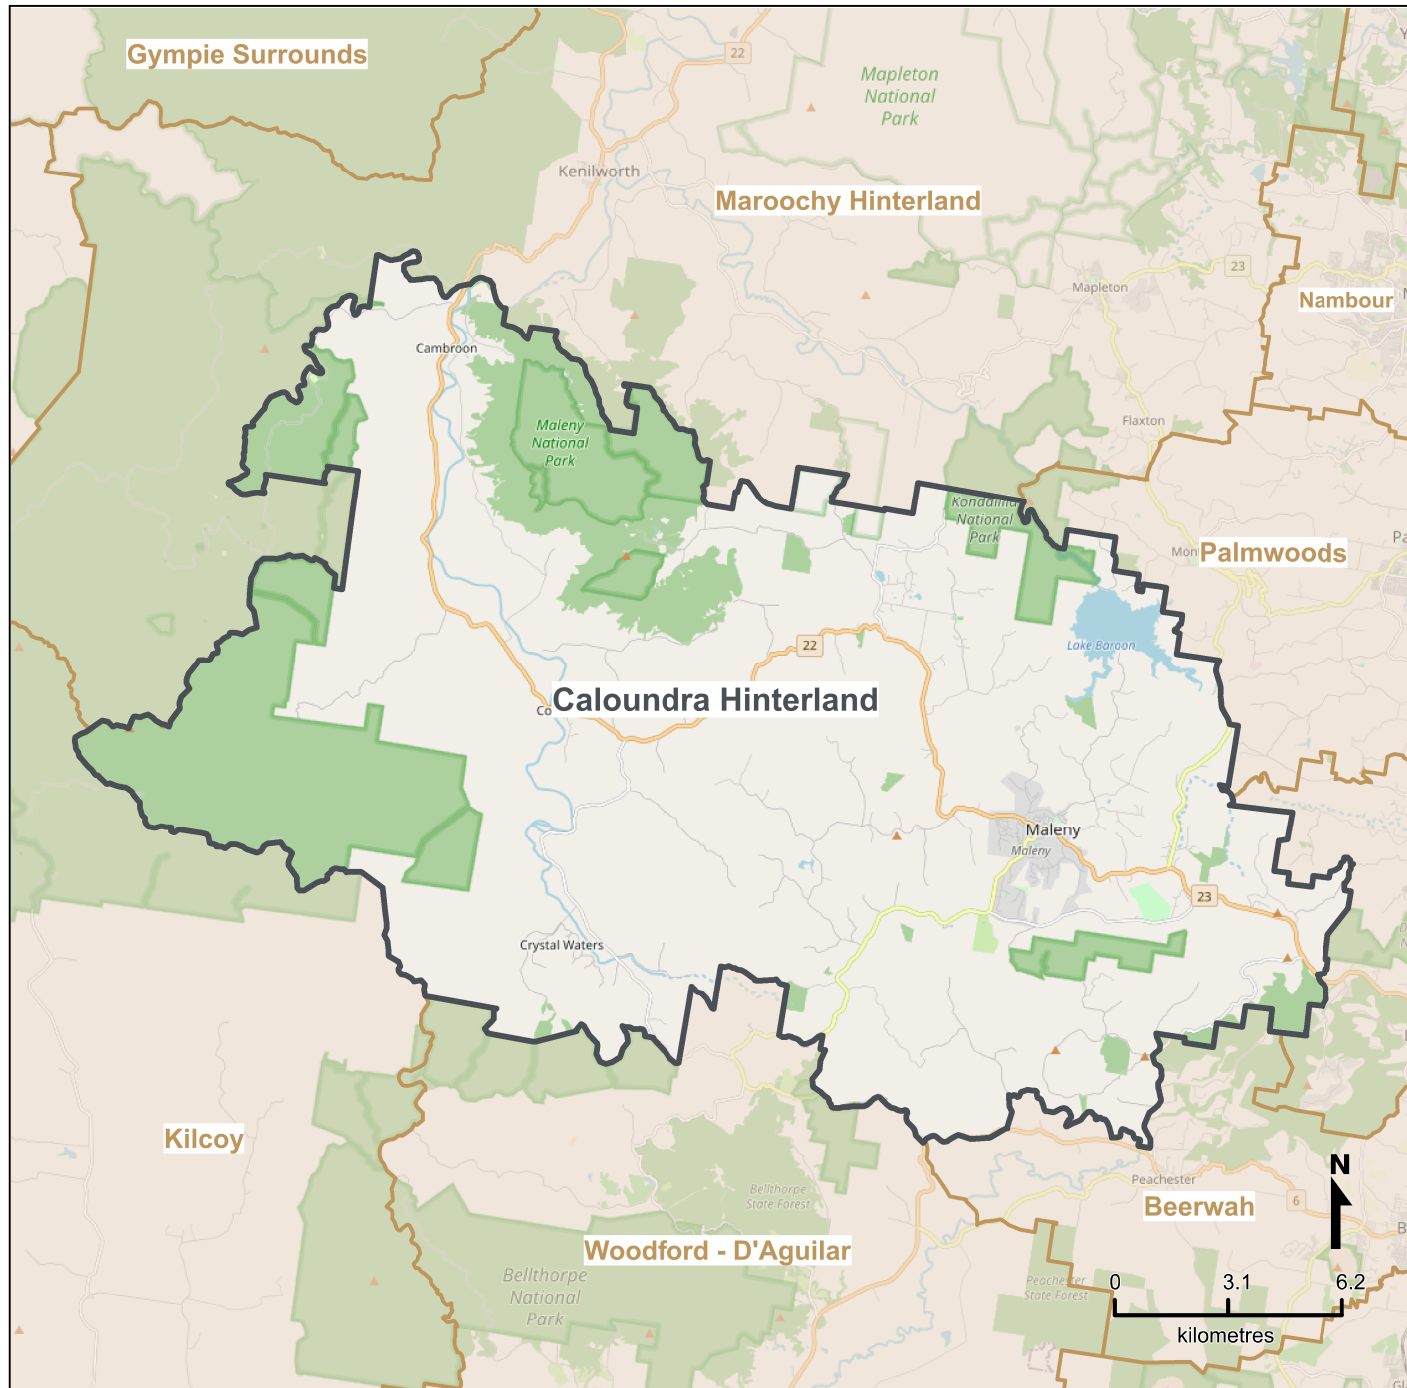

Queensland Statistical Areas, Level 2 (SA2), 2021 - Caloundra Hinterland (ASGS Code 316061440)

LEGEND

- Selected SA2
- Neighbouring SA2s

Map features

- Main roads
- Parks
- Railways
- Waterways

Map produced by Queensland Government's Office,
Queensland Treasury
<https://www.qgso.qld.gov.au/geographies-maps/maps>

Data sourced from ABS 1270.0.55.001
© OpenStreetMap contributors (<https://openstreetmap.org/>)

<https://creativecommons.org/licenses/by/4.0>

© The State of Queensland (Queensland Treasury) 2021