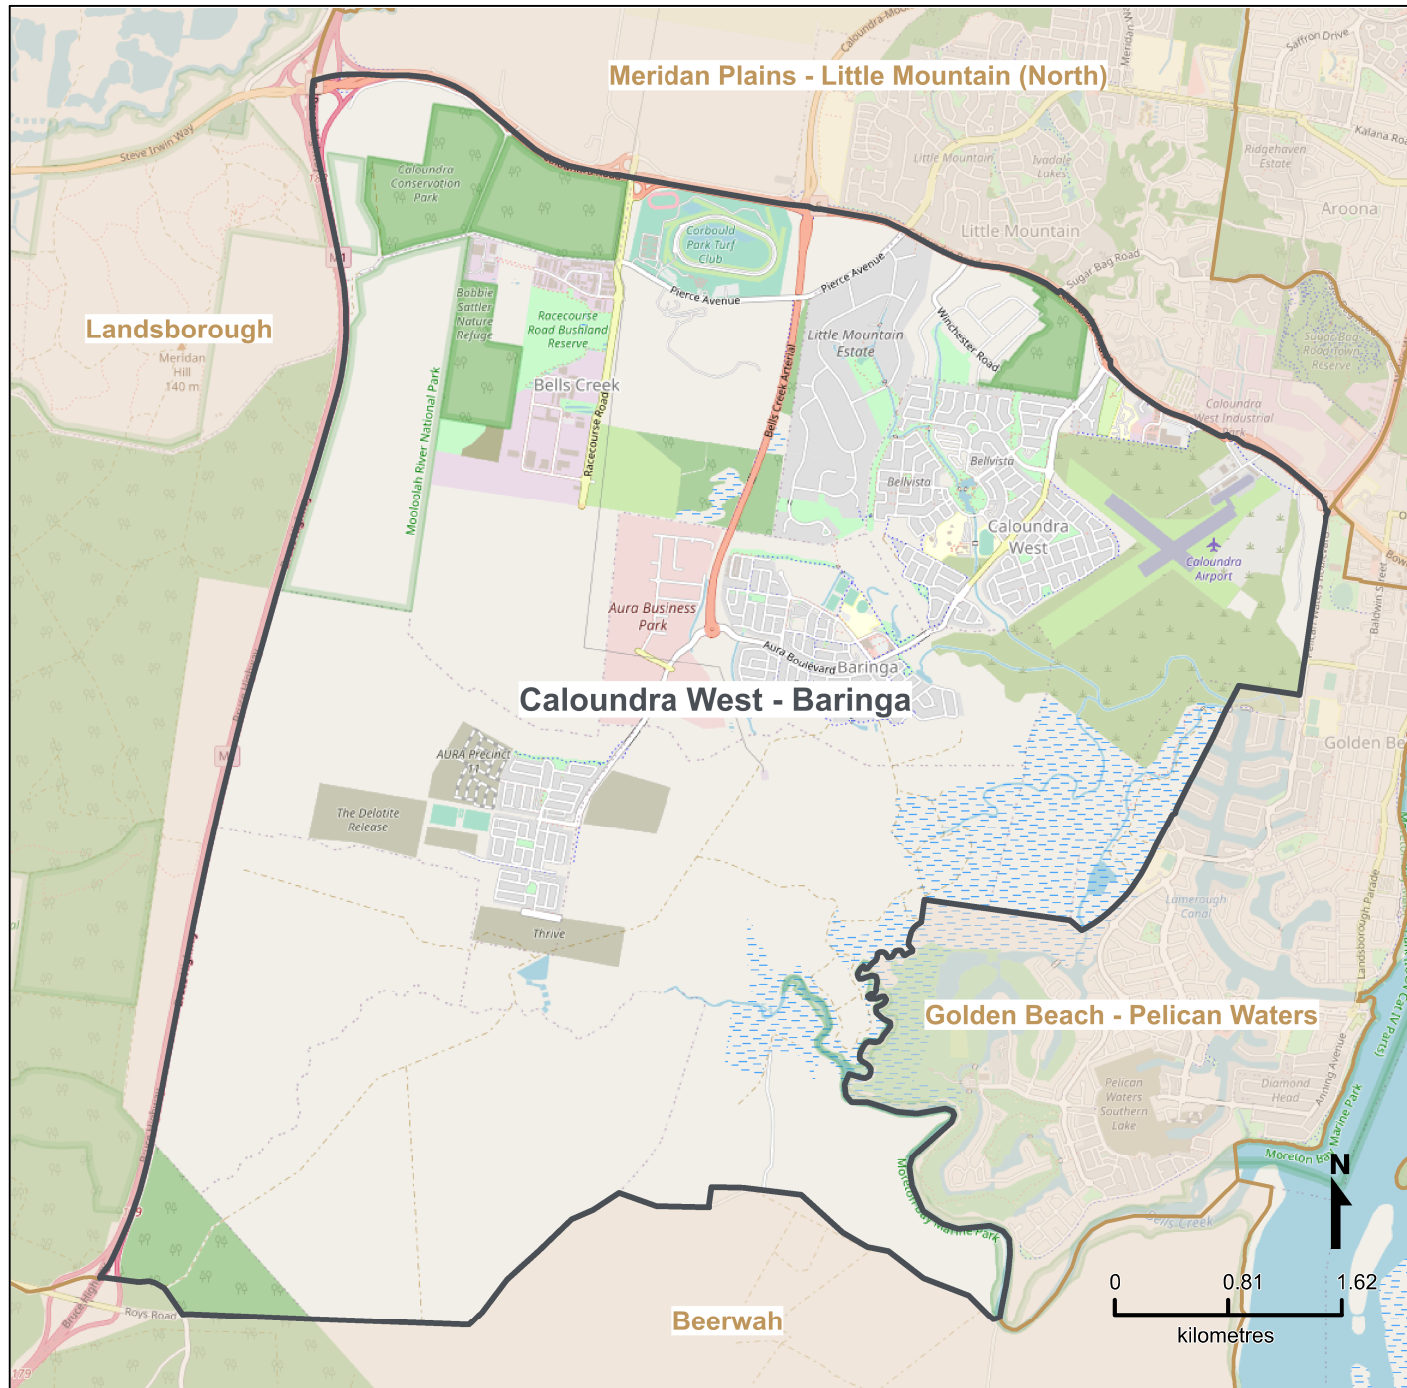

Queensland Statistical Areas, Level 2 (SA2), 2021 - Caloundra West - Baringa (ASGS Code 316021580)

LEGEND

- Selected SA2
- Neighbouring SA2s

Map features

- Main roads
- Railways
- Parks
- Waterways

Map produced by Queensland Government's Office, Queensland Treasury
<https://www.qgso.qld.gov.au/geographies-maps/maps>
 Data sourced from ABS 1270.0.55.001
 © OpenStreetMap contributors (<https://openstreetmap.org/>)
<https://creativecommons.org/licenses/by/4.0>
 © The State of Queensland (Queensland Treasury) 2021