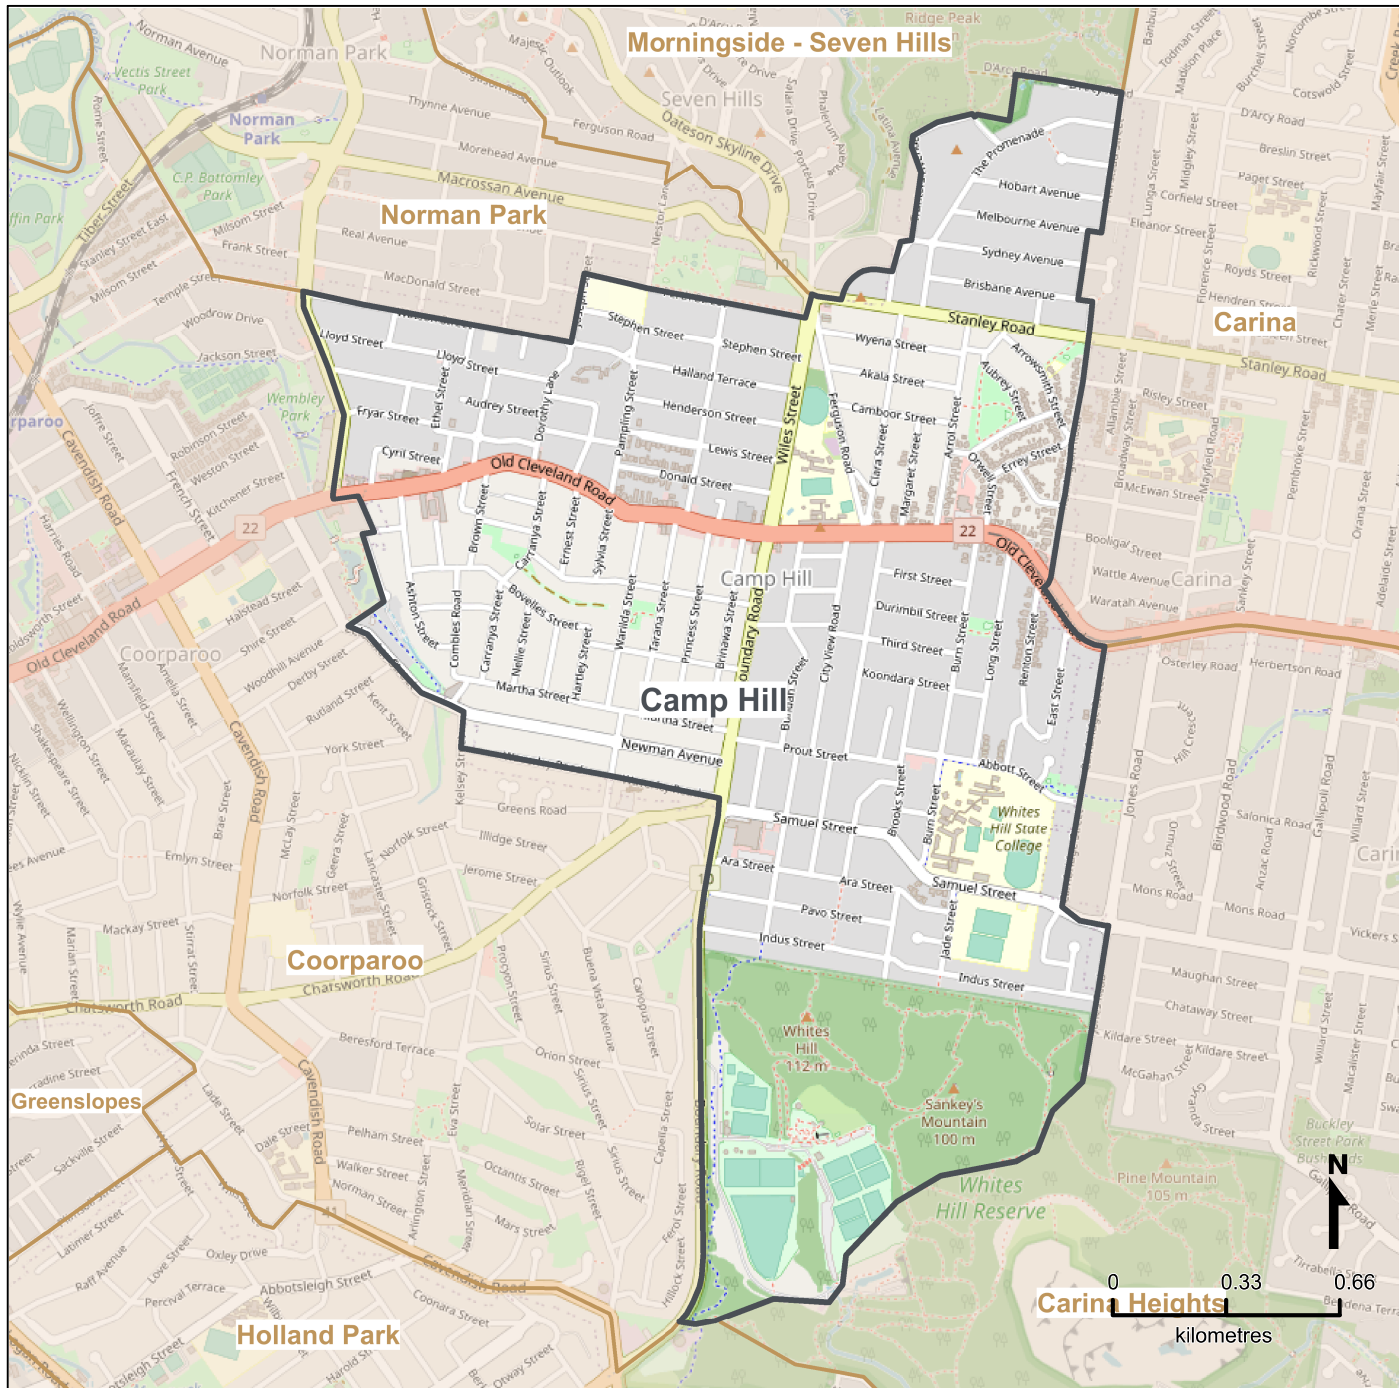

Queensland Statistical Areas, Level 2 (SA2), 2021 - Camp Hill (ASGS Code 303011047)

Map produced by Queensland Government's Office,
Queensland Treasury
<https://www.qqso.qld.gov.au/geographies-maps/maps>

Data sourced from ABS 1270.0.55.001
© OpenStreetMap contributors (<https://openstreetmap.org/>)

<https://creativecommons.org/licenses/by/4.0>

© The State of Queensland (Queensland Treasury) 2021