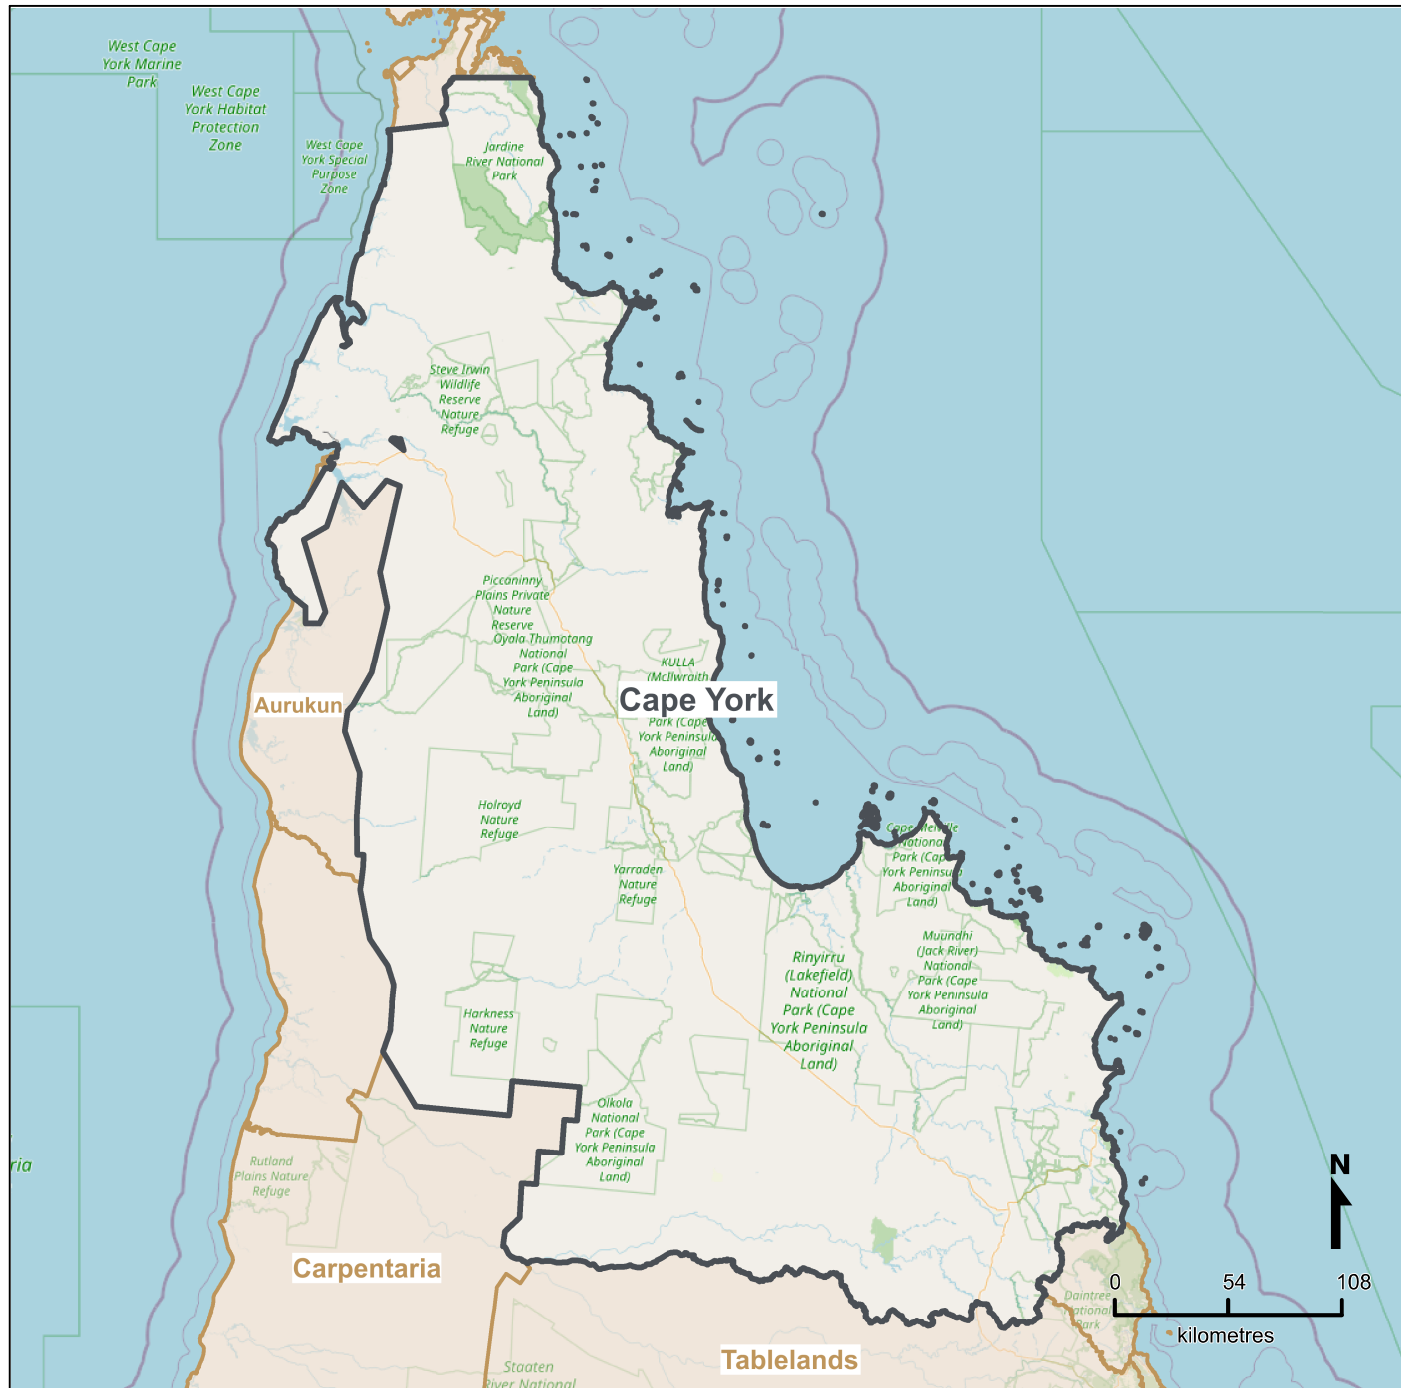

# Queensland Statistical Areas, Level 2 (SA2), 2021 - Cape York (ASGS Code 315011396)

Map produced by Queensland Government's Office, Queensland Treasury  
<https://www.qgso.qld.gov.au/geographies-maps/maps>

Data sourced from ABS 1270.0.55.001  
 © OpenStreetMap contributors (<https://openstreetmap.org/>)

<https://creativecommons.org/licenses/by/4.0>

© The State of Queensland (Queensland Treasury) 2021