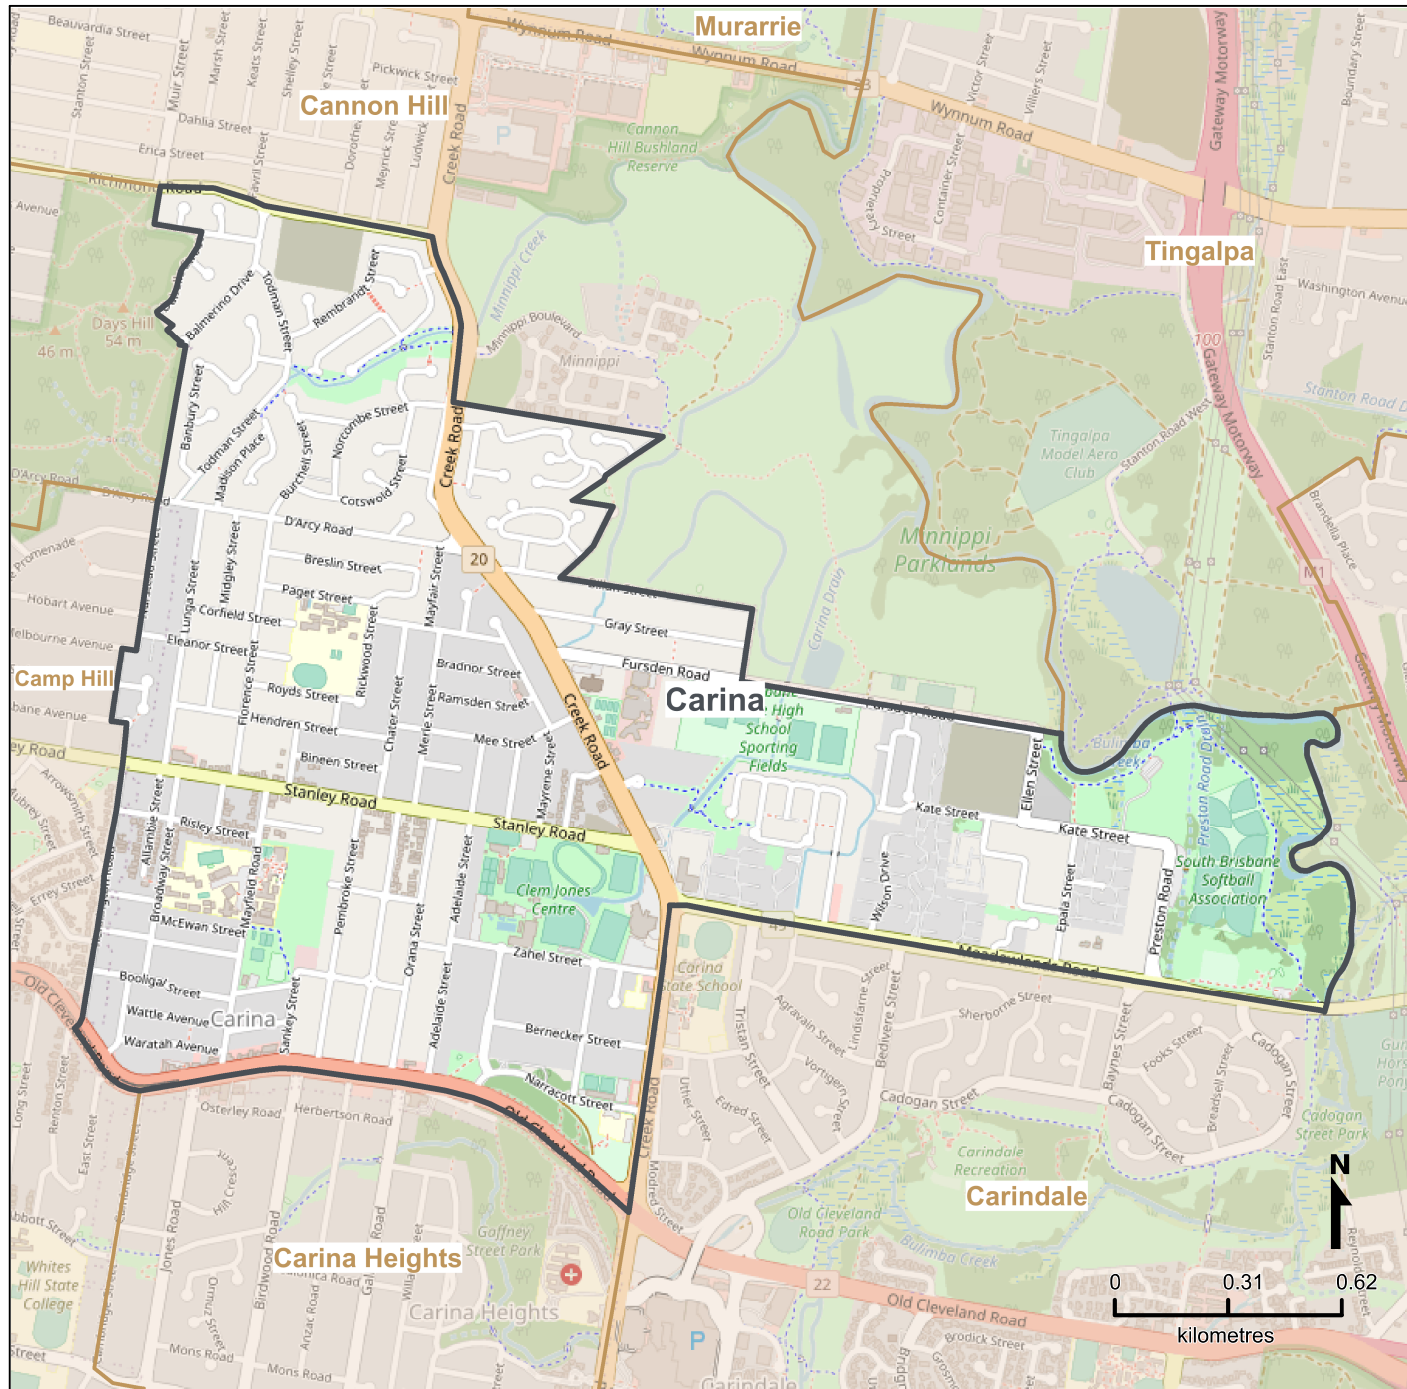

Queensland Statistical Areas, Level 2 (SA2), 2021 - Carina (ASGS Code 303011049)

LEGEND

- Selected SA2
- Neighbouring SA2s

Map features

- Main roads
- Parks
- Railways
- Waterways

Map produced by Queensland Government's Office, Queensland Treasury
<https://www.qgso.qld.gov.au/geographies-maps/maps>

Data sourced from ABS 1270.0.55.001
 © OpenStreetMap contributors (<https://openstreetmap.org/>)

<https://creativecommons.org/licenses/by/4.0>

© The State of Queensland (Queensland Treasury) 2021