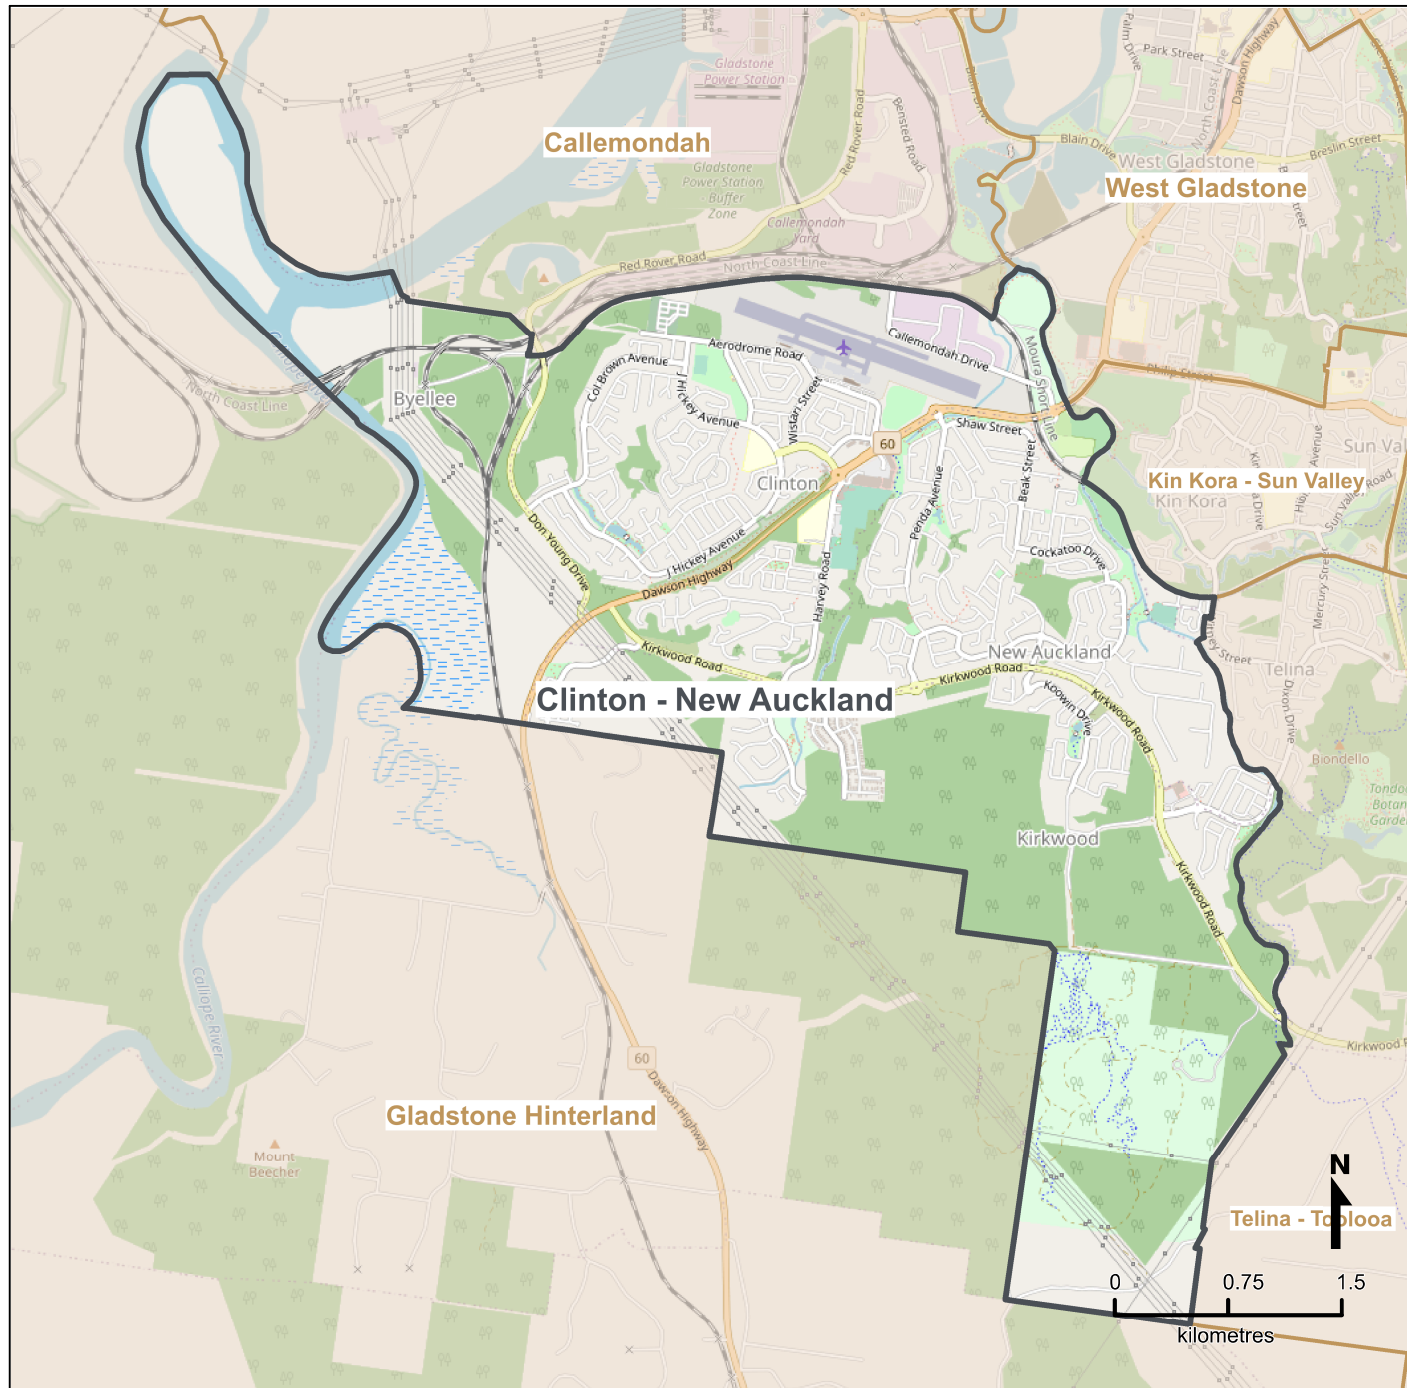

Queensland Statistical Areas, Level 2 (SA2), 2021 - Clinton - New Auckland (ASGS Code 308051533)

LEGEND

-  Selected SA2
 -  Neighbouring SA2s
- Map features**
-  Main roads
 -  Parks
 -  Railways
 -  Waterways

Map produced by Queensland Government's Office,
Queensland Treasury
<https://www.qgso.qld.gov.au/geographies-maps/maps>

Data sourced from ABS 1270.0.55.001
© OpenStreetMap contributors (<https://openstreetmap.org/>)