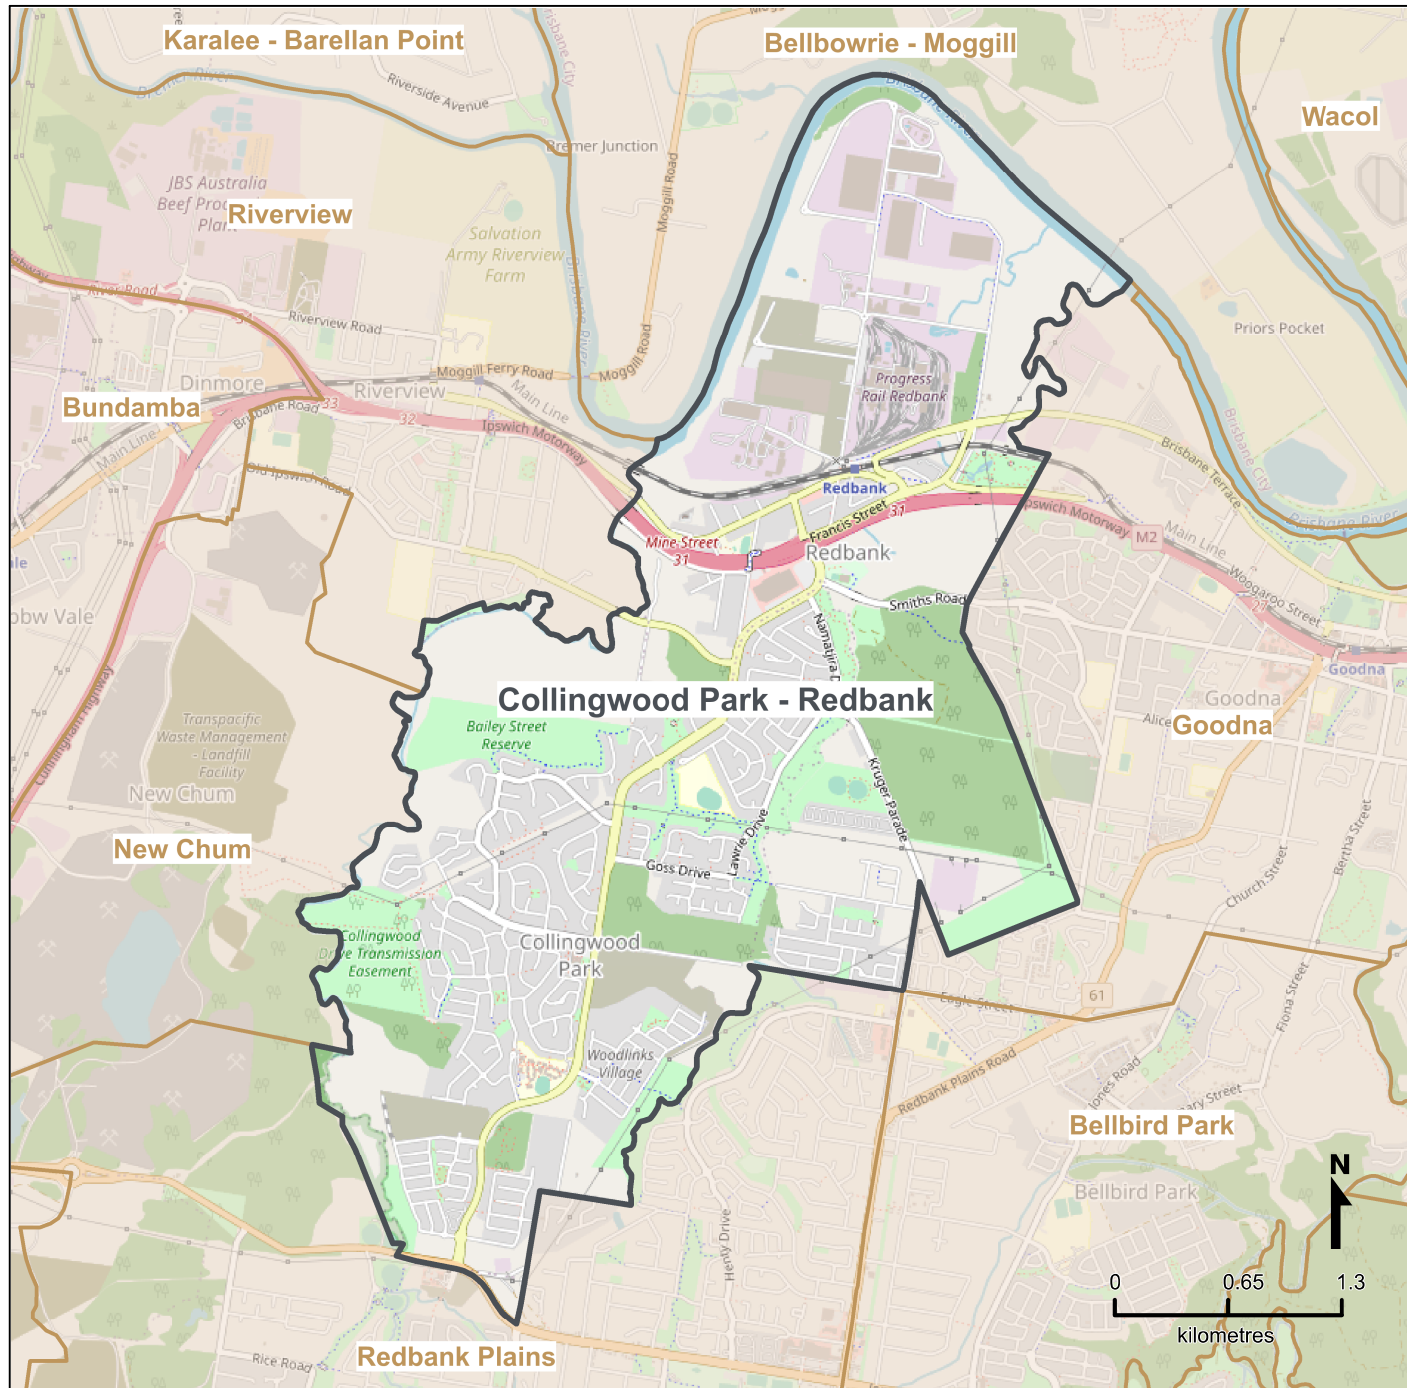

Queensland Statistical Areas, Level 2 (SA2), 2021 - Collingwood Park - Redbank (ASGS Code 310041299)

LEGEND

-  Selected SA2
 -  Neighbouring SA2s
- Map features**
-  Main roads
 -  Railways
 -  Parks
 -  Waterways

Map produced by Queensland Government's Office,
Queensland Treasury
<https://www.qgso.qld.gov.au/geographies-maps/maps>

Data sourced from ABS 1270.0.55.001
© OpenStreetMap contributors (<https://openstreetmap.org/>)