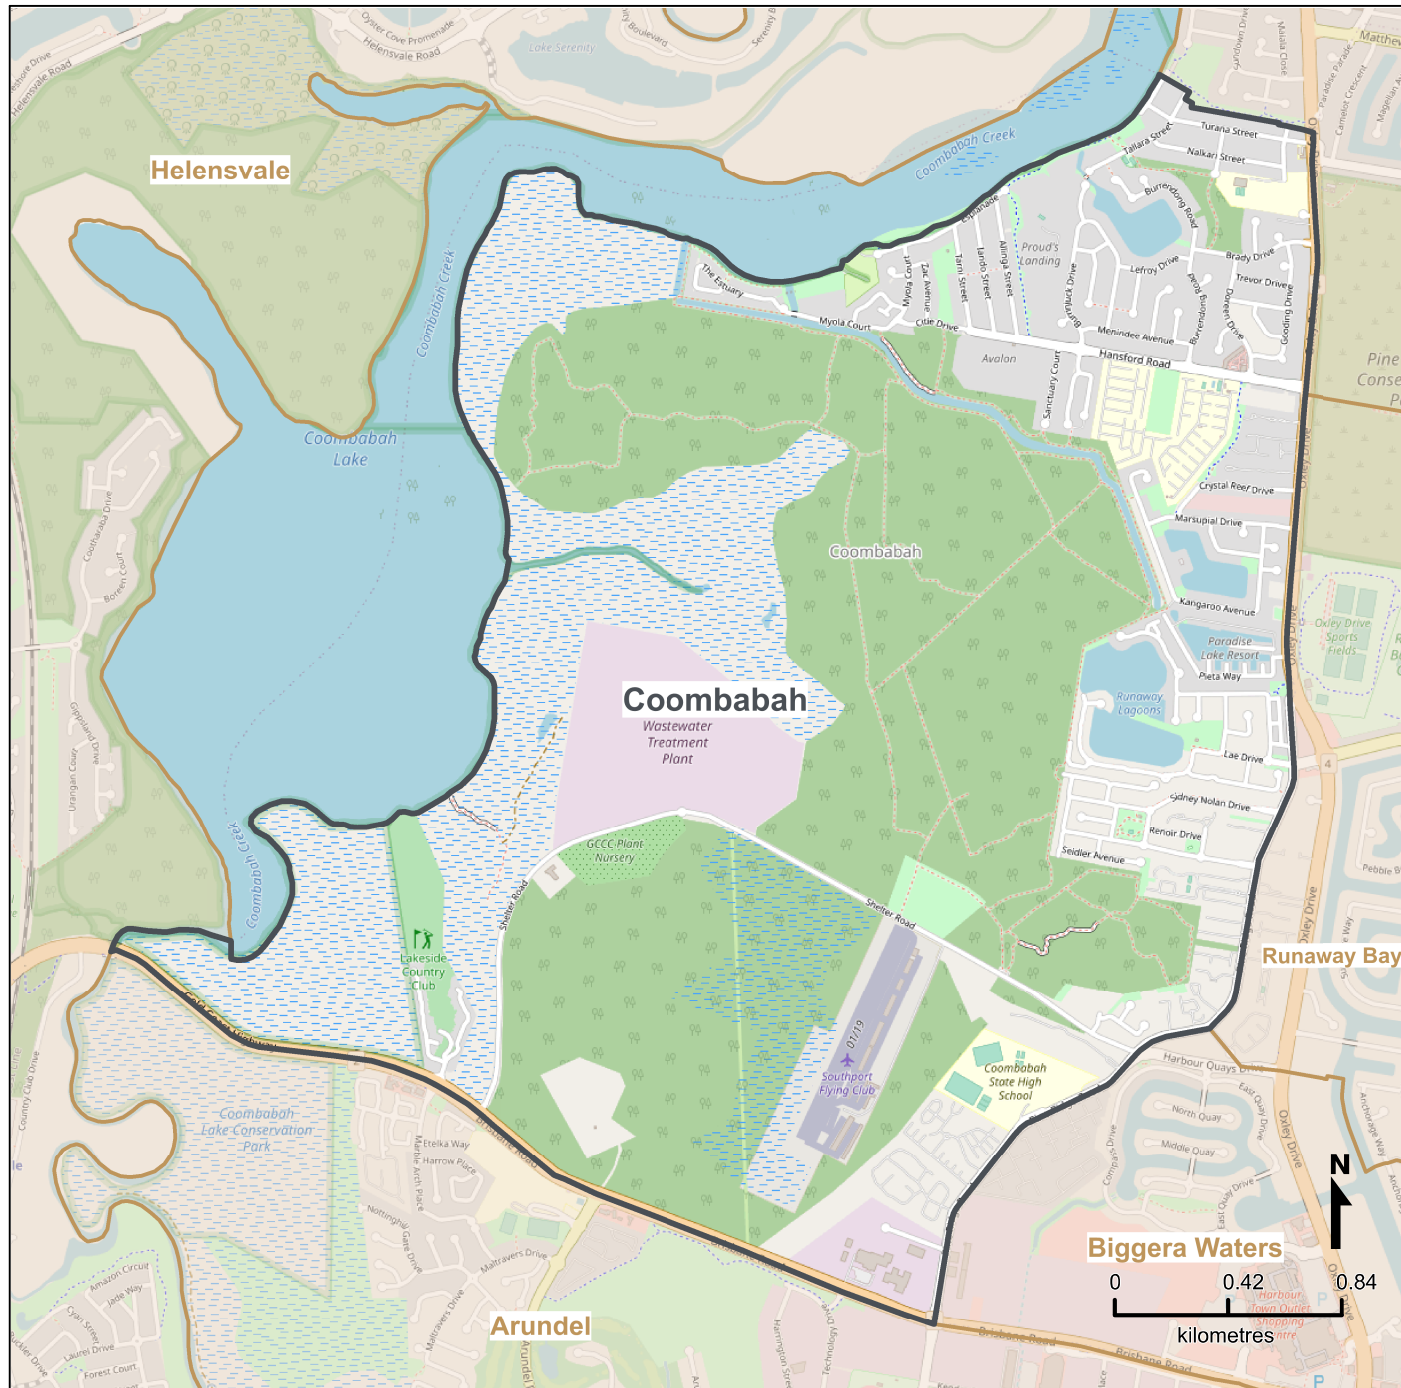

# Queensland Statistical Areas, Level 2 (SA2), 2021 - Coombabah (ASGS Code 309031237)

Map produced by Queensland Government's Office, Queensland Treasury  
<https://www.qgso.qld.gov.au/geographies-maps/maps>

Data sourced from ABS 1270.0.55.001  
 © OpenStreetMap contributors (<https://openstreetmap.org/>)

<https://creativecommons.org/licenses/by/4.0>

© The State of Queensland (Queensland Treasury) 2021