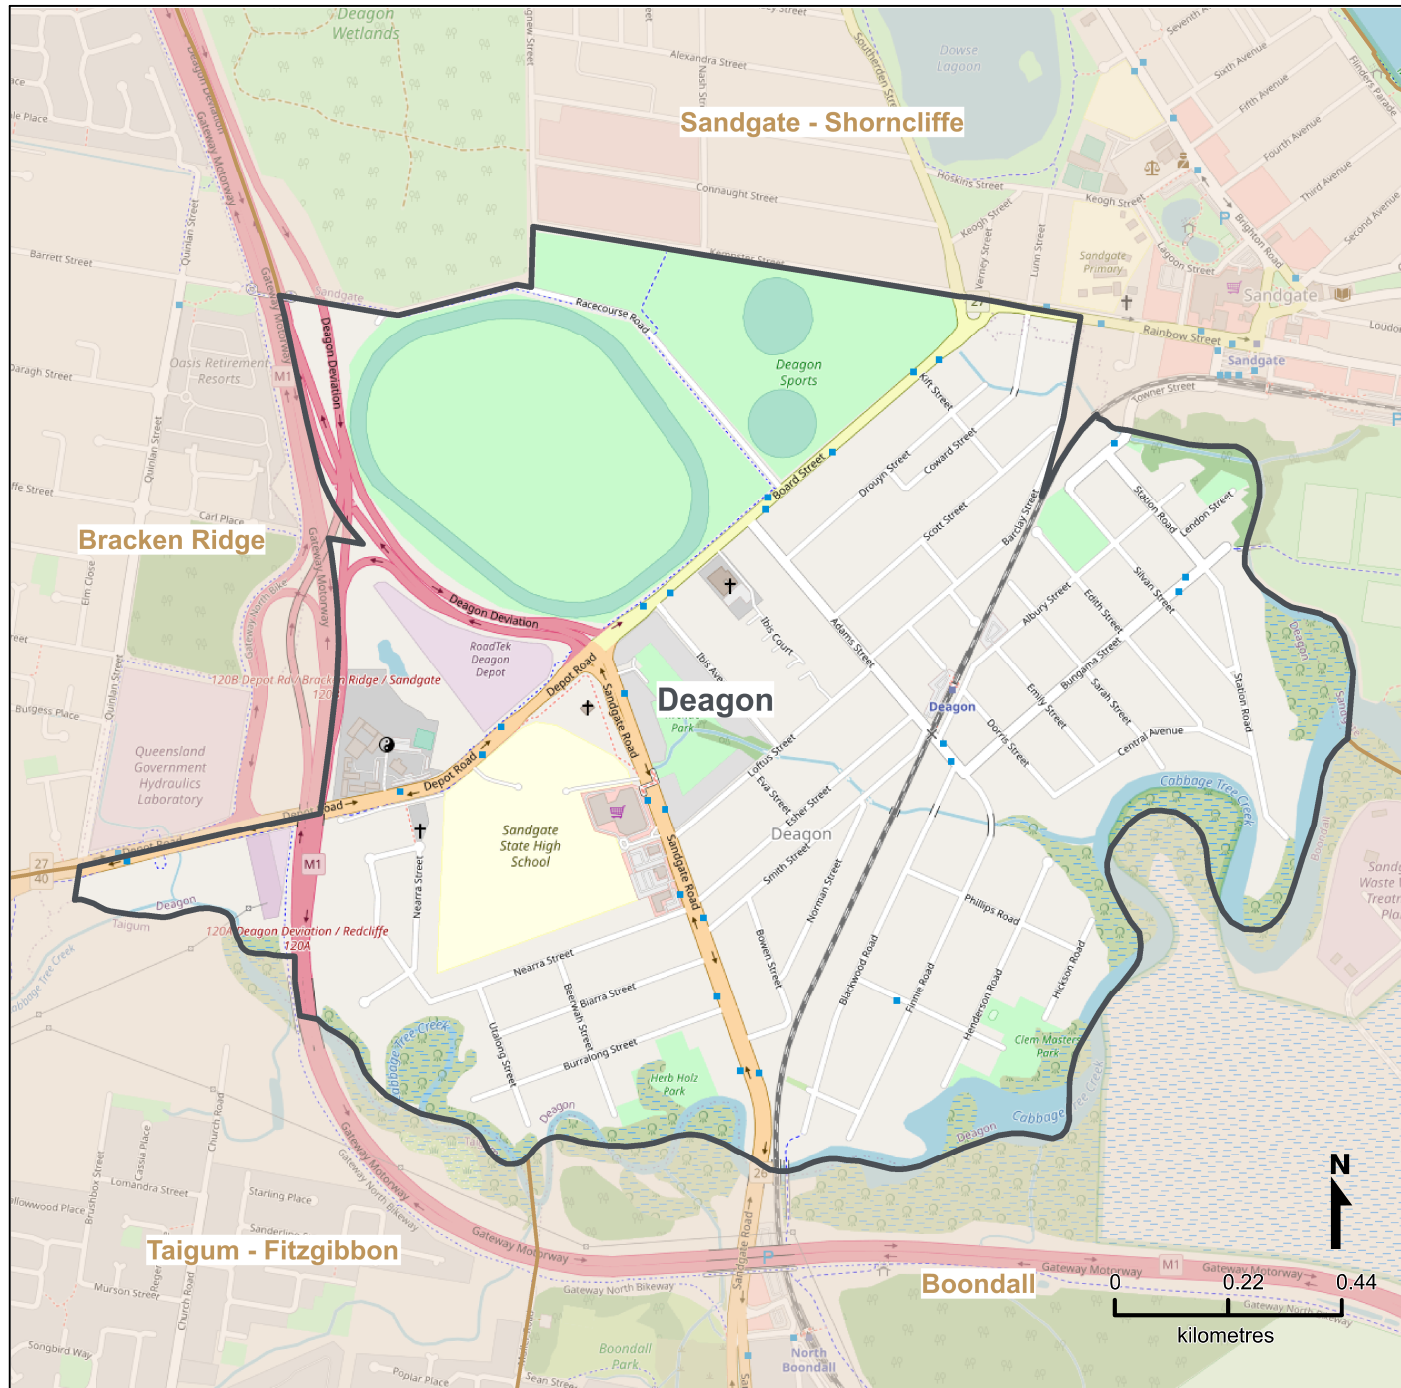

Queensland Statistical Areas, Level 2 (SA2), 2021 - Deagon (ASGS Code 302041043)

LEGEND

- Selected SA2
 - Neighbouring SA2s
- Map features**
- Main roads
 - Parks
 - Railways
 - Waterways

Map produced by Queensland Government's Office,
Queensland Treasury
<https://www.qgso.qld.gov.au/geographies-maps/maps>

Data sourced from ABS 1270.0.55.001
© OpenStreetMap contributors (<https://openstreetmap.org/>)

<https://creativecommons.org/licenses/by/4.0>

© The State of Queensland (Queensland Treasury) 2021